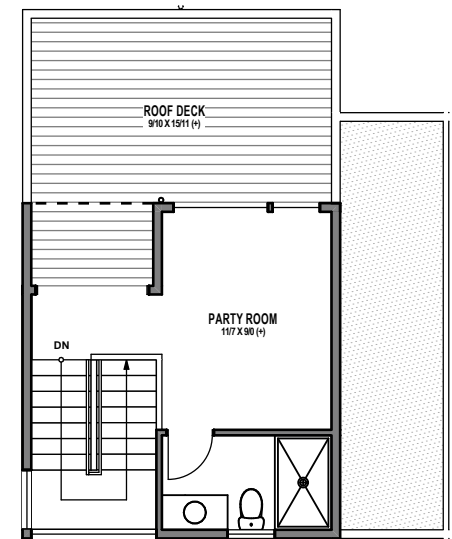

## UNIT 3

1

2

3

4

1301 31ST AVE S, SEATTLE, WA 98144

APPROX 1793 SF | 3 BEDS | 3 BATHS | PARTY ROOM | OPEN CONCEPT

Floor plans are provided for illustrative and general informational purposes only. In a continuing effort to improve our products and designs, final construction elevations, square footages, floor plan layouts and/or materials and colors may vary. Buyer to verify all information to their own satisfaction.

Habitat for the Modern Life Form.