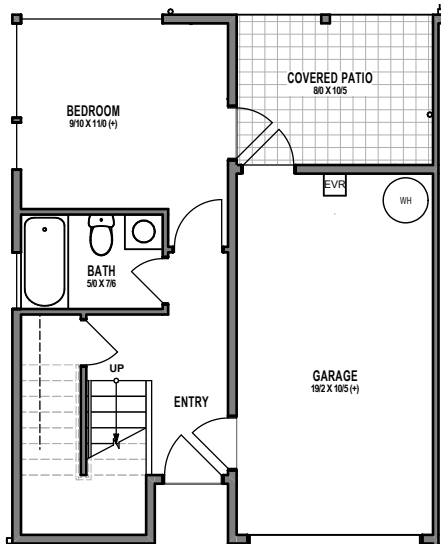

## UNIT 3

1

2

3

4

1301 31ST AVE S, SEATTLE, WA 98144

APPROX 1793 SF | 3 BEDS | 3 BATHS | PARTY ROOM | OPEN CONCEPT

Floor plans are provided for illustrative and general informational purposes only. In a continuing effort to improve our products and designs, final construction elevations, square footages, floor plan layouts and/or materials and colors may vary. Buyer to verify all information to their own satisfaction.

Habitat for the Modern Life Form.