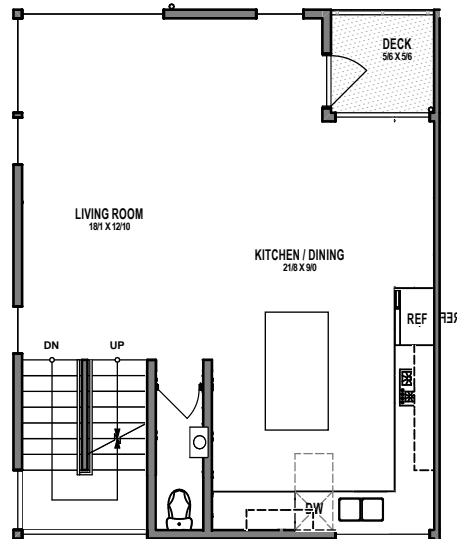

## UNIT 3

1

2

3

4

1301 31ST AVE S, SEATTLE, WA 98144

APPROX 1793 SF | 3 BEDS | 3 BATHS | PARTY ROOM | OPEN CONCEPT

Floor plans are provided for illustrative and general informational purposes only. In a continuing effort to improve our products and designs, final construction elevations, square footages, floor plan layouts and/or materials and colors may vary. Buyer to verify all information to their own satisfaction.

Habitat for the Modern Life Form.