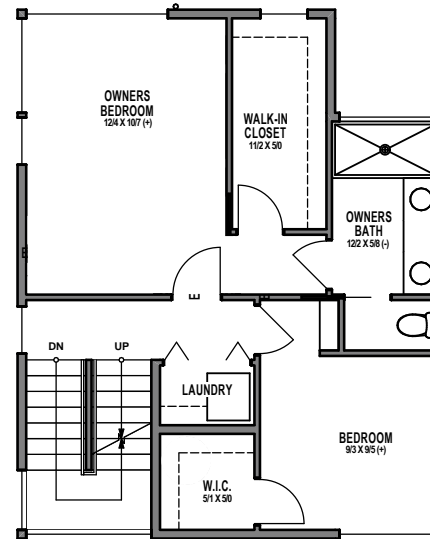

## UNIT 3

1

2

3

4

1301 31ST AVE S, SEATTLE, WA 98144

APPROX 1793 SF | 3 BEDS | 3 BATHS | PARTY ROOM | OPEN CONCEPT

Floor plans are provided for illustrative and general informational purposes only. In a continuing effort to improve our products and designs, final construction elevations, square footages, floor plan layouts and/or materials and colors may vary. Buyer to verify all information to their own satisfaction.

Habitat for the Modern Life Form.