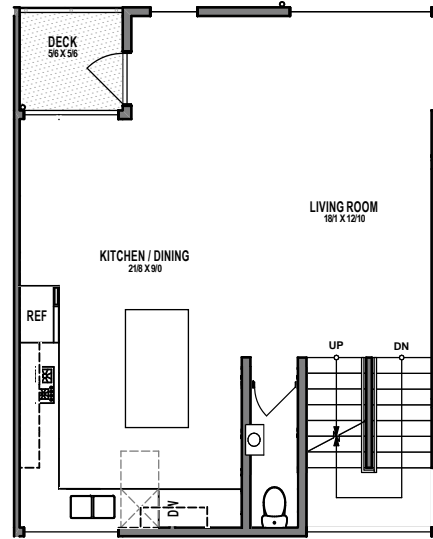

UNIT 4

1

2

3

4

1301 31ST AVE S, SEATTLE, WA 98144

APPROX 1791 SF | 3 BEDS | 3 BATHS | PARTY ROOM | OPEN CONCEPT

Floor plans are provided for illustrative and general informational purposes only. In a continuing effort to improve our products and designs, final construction elevations, square footages, floor plan layouts and/or materials and colors may vary. Buyer to verify all information to their own satisfaction.

Habitat for the Modern Life Form.