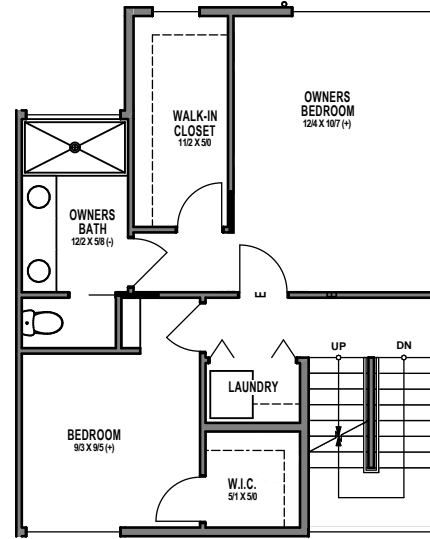

UNIT 4

1

2

3

4

1301 31ST AVE S, SEATTLE, WA 98144

APPROX 1791 SF | 3 BEDS | 3 BATHS | PARTY ROOM | OPEN CONCEPT

Floor plans are provided for illustrative and general informational purposes only. In a continuing effort to improve our products and designs, final construction elevations, square footages, floor plan layouts and/or materials and colors may vary. Buyer to verify all information to their own satisfaction.

Habitat for the Modern Life Form.