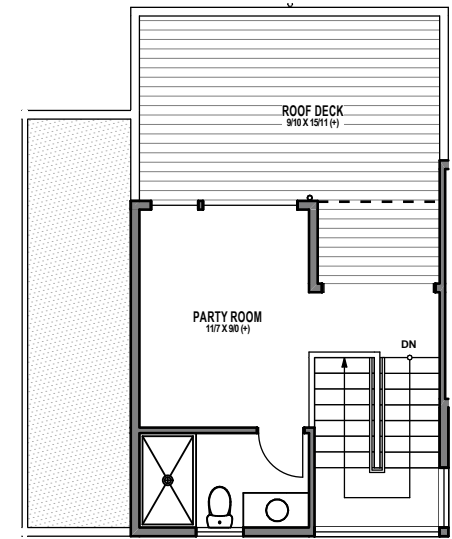

UNIT 4

1

2

3

4

1301 31ST AVE S, SEATTLE, WA 98144

APPROX 1791 SF | 3 BEDS | 3 BATHS | PARTY ROOM | OPEN CONCEPT

Floor plans are provided for illustrative and general informational purposes only. In a continuing effort to improve our products and designs, final construction elevations, square footages, floor plan layouts and/or materials and colors may vary. Buyer to verify all information to their own satisfaction.

Habitat for the Modern Life Form.