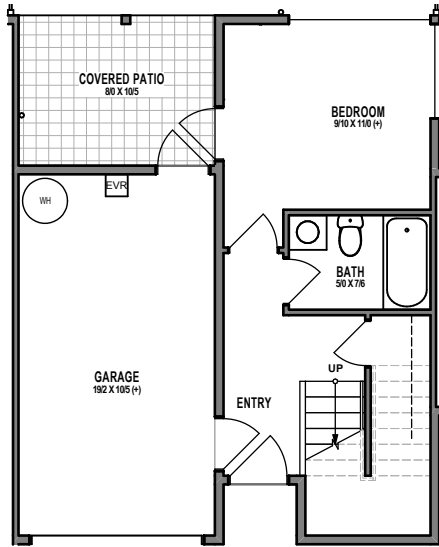

UNIT 4

1

2

3

4

1301 31ST AVE S, SEATTLE, WA 98144

APPROX 1791 SF | 3 BEDS | 3 BATHS | PARTY ROOM | OPEN CONCEPT

Floor plans are provided for illustrative and general informational purposes only. In a continuing effort to improve our products and designs, final construction elevations, square footages, floor plan layouts and/or materials and colors may vary. Buyer to verify all information to their own satisfaction.

Habitat for the Modern Life Form.