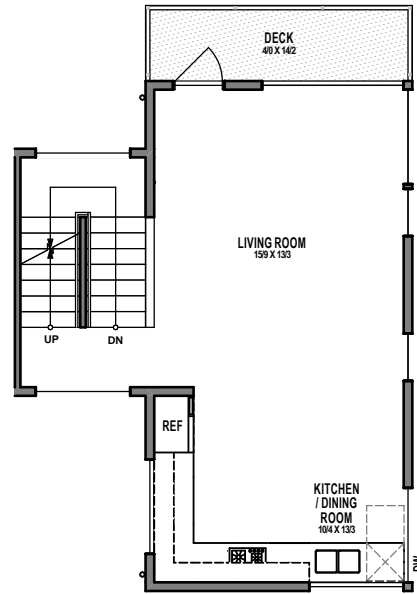

UNIT 5

1

2

3

4

1301 31ST AVE S, SEATTLE, WA 98144

APPROX 1673 SF | 3 BEDS | 2.25 BATHS | PARTY ROOM | OPEN CONCEPT

Floor plans are provided for illustrative and general informational purposes only. In a continuing effort to improve our products and designs, final construction elevations, square footages, floor plan layouts and/or materials and colors may vary. Buyer to verify all information to their own satisfaction.

Habitat for the Modern Life Form.