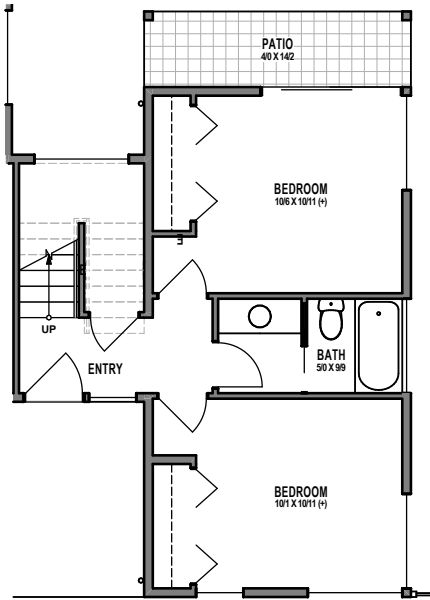

UNIT 5

1

2

3

4

1301 31ST AVE S, SEATTLE, WA 98144

APPROX 1673 SF | 3 BEDS | 2.25 BATHS | PARTY ROOM | OPEN CONCEPT

Floor plans are provided for illustrative and general informational purposes only. In a continuing effort to improve our products and designs, final construction elevations, square footages, floor plan layouts and/or materials and colors may vary. Buyer to verify all information to their own satisfaction.

Habitat for the Modern Life Form.