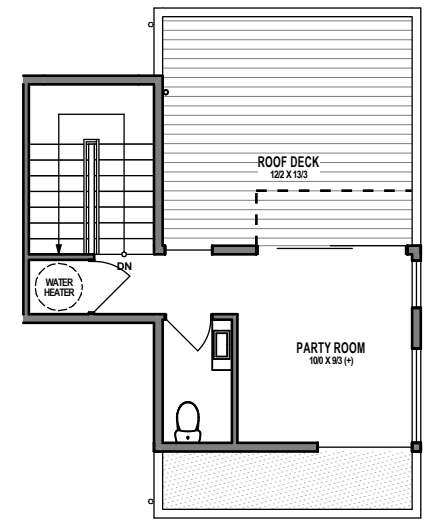

UNIT 5

1

2

3

4

1301 31ST AVE S, SEATTLE, WA 98144

APPROX 1673 SF | 3 BEDS | 2.25 BATHS | PARTY ROOM | OPEN CONCEPT

Floor plans are provided for illustrative and general informational purposes only. In a continuing effort to improve our products and designs, final construction elevations, square footages, floor plan layouts and/or materials and colors may vary. Buyer to verify all information to their own satisfaction.

Habitat for the Modern Life Form.