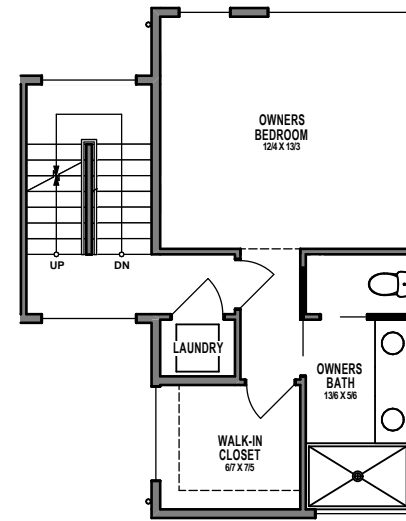

UNIT 5

1

2

3

4

1301 31ST AVE S, SEATTLE, WA 98144

APPROX 1673 SF | 3 BEDS | 2.25 BATHS | PARTY ROOM | OPEN CONCEPT

Floor plans are provided for illustrative and general informational purposes only. In a continuing effort to improve our products and designs, final construction elevations, square footages, floor plan layouts and/or materials and colors may vary. Buyer to verify all information to their own satisfaction.

Habitat for the Modern Life Form.