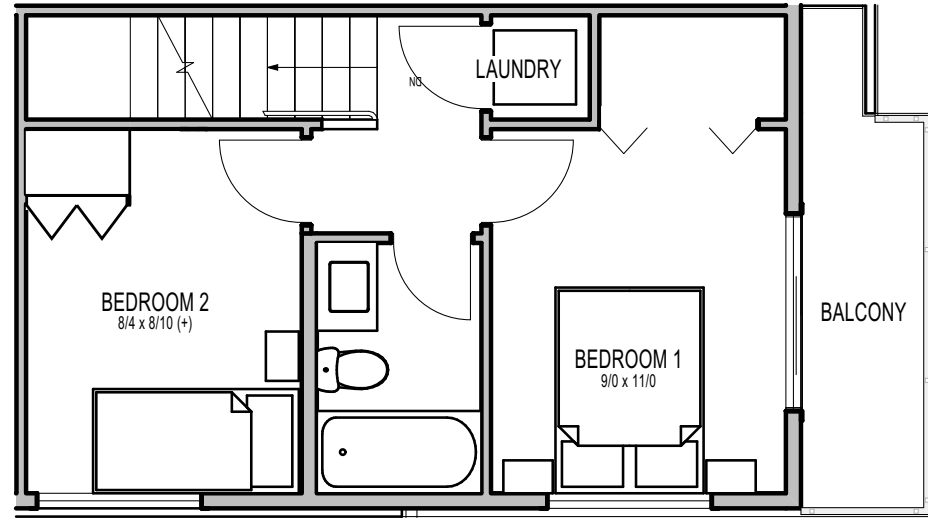

UNIT 41

1

2

9215B DENSMORE AVE N, SEATTLE, WA 98103
APPROX 685 SF | 2 BEDS | 1 BATHS | OPEN CONCEPT

Floor plans are provided for illustrative and general informational purposes only. In a continuing effort to improve our products and designs, final construction elevations, square footages, floor plan layouts and/or materials and colors may vary. Buyer to verify all information to their own satisfaction.

Habitat for the Modern Life Form.