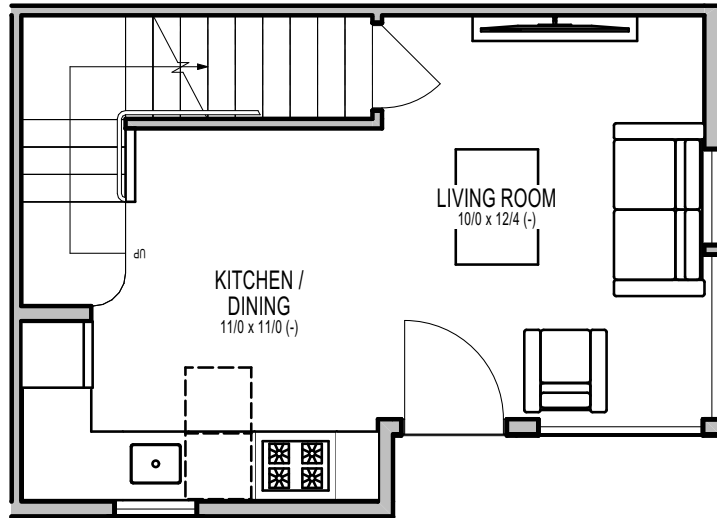

UNIT 41

1

2

9215B DENSMORE AVE N, SEATTLE, WA 98103
APPROX 685 SF | 2 BEDS | 1 BATHS | OPEN CONCEPT

Floor plans are provided for illustrative and general informational purposes only. In a continuing effort to improve our products and designs, final construction elevations, square footages, floor plan layouts and/or materials and colors may vary. Buyer to verify all information to their own satisfaction.

Habitat for the Modern Life Form.