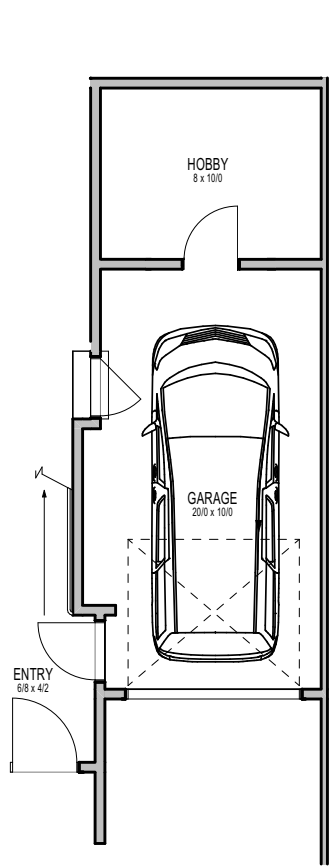

UNIT 44

1

2

3

4

9217 DENSMORE AVE N, SEATTLE, WA 98103
APPROX 1801 SF | 4 BEDS | 2.25 BATHS | HOBBY ROOM | GARAGE

Habitat for the Modern Life Form.