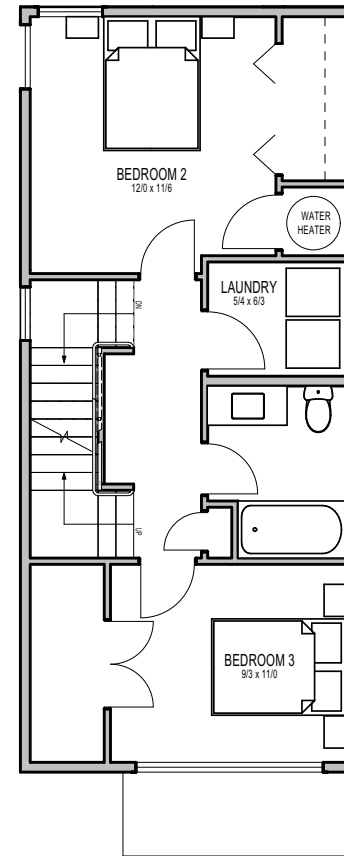

UNIT 44

1

2

3

4

9217 DENSMORE AVE N, SEATTLE, WA 98103
APPROX 1801 SF | 4 BEDS | 2.25 BATHS | HOBBY ROOM | GARAGE

Habitat for the Modern Life Form.