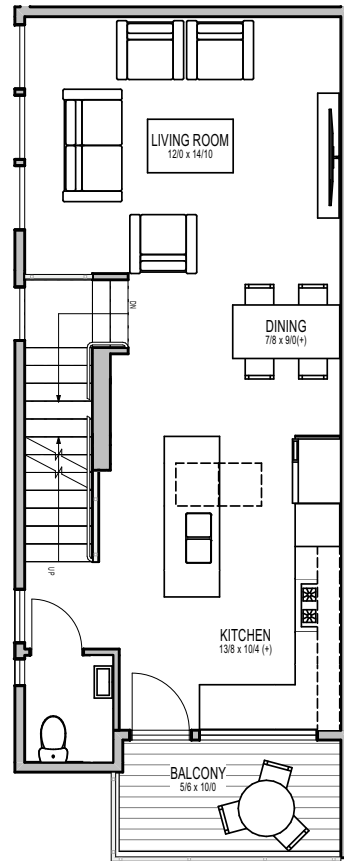

UNIT 44

1

2

3

4

9217 DENSMORE AVE N, SEATTLE, WA 98103
APPROX 1801 SF | 4 BEDS | 2.25 BATHS | HOBBY ROOM | GARAGE

Habitat for the Modern Life Form.