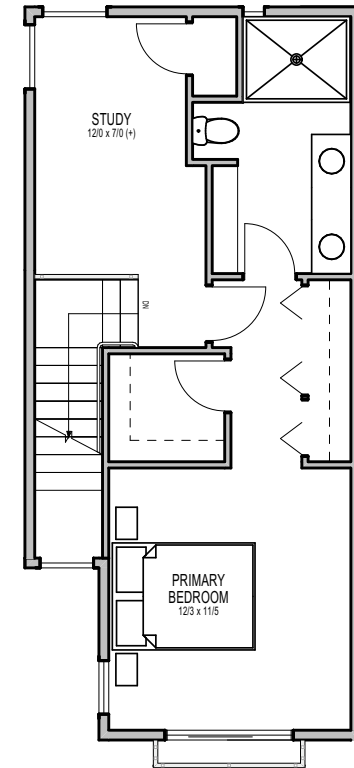

UNIT 44

1

2

3

4

9217 DENSMORE AVE N, SEATTLE, WA 98103
APPROX 1801 SF | 4 BEDS | 2.25 BATHS | HOBBY ROOM | GARAGE

Habitat for the Modern Life Form.