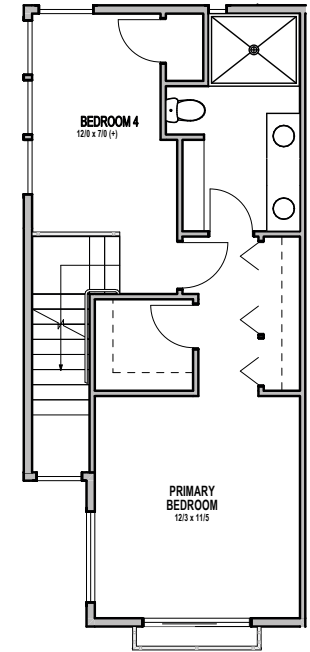

**UNIT 28**

**1**

**2**

**3**

**4**

**9201 DENSMORE AVE N**  
**APPROX 1824 SF | 4 BEDS | 2.25 BATHS | HOBBY ROOM | GARAGE**

Floor plans are provided for illustrative and general informational purposes only. In a continuing effort to improve our products and designs, final construction elevations, square footages, floor plan layouts and/or materials and colors may vary. Buyer to verify all information to their own satisfaction.

**Habitat for the Modern Life Form.**