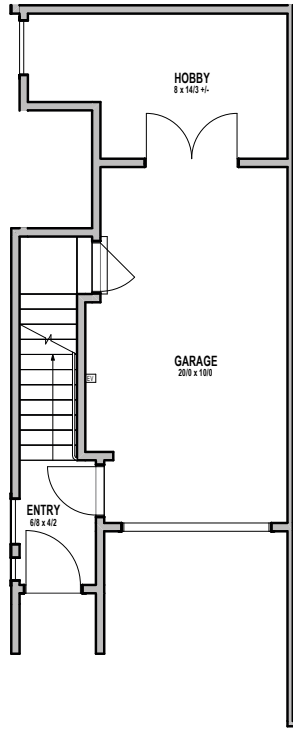

**UNIT 28**

**1**

**2**

**3**

**4**

**9201 DENSMORE AVE N**  
**APPROX 1824 SF | 4 BEDS | 2.25 BATHS | HOBBY ROOM | GARAGE**

Floor plans are provided for illustrative and general informational purposes only. In a continuing effort to improve our products and designs, final construction elevations, square footages, floor plan layouts and/or materials and colors may vary. Buyer to verify all information to their own satisfaction.