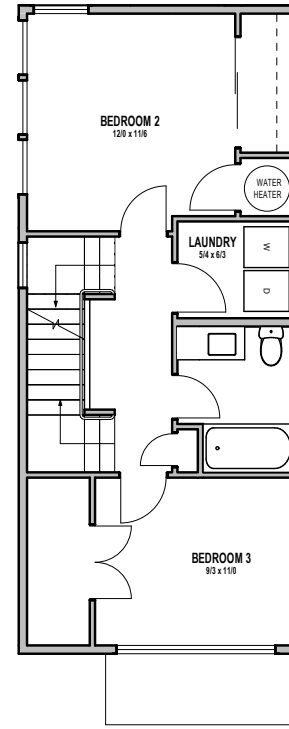

**UNIT 28**

**1**

**2**

**3**

**4**

**9201 DENSMORE AVE N**  
**APPROX 1824 SF | 4 BEDS | 2.25 BATHS | HOBBY ROOM | GARAGE**

Floor plans are provided for illustrative and general informational purposes only. In a continuing effort to improve our products and designs, final construction elevations, square footages, floor plan layouts and/or materials and colors may vary. Buyer to verify all information to their own satisfaction.

**Habitat for the Modern Life Form.**