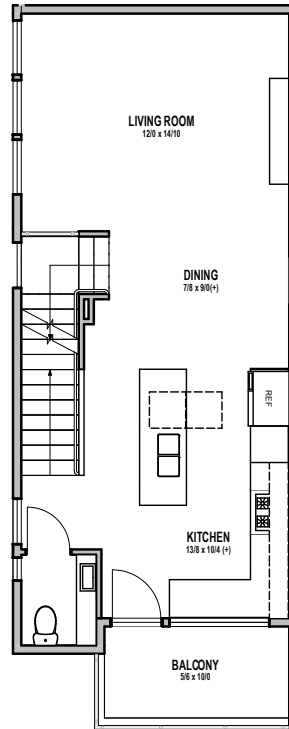

**UNIT 28**

**1**

**2**

**3**

**4**

**9201 DENSMORE AVE N**  
**APPROX 1824 SF | 4 BEDS | 2.25 BATHS | HOBBY ROOM | GARAGE**

Floor plans are provided for illustrative and general informational purposes only. In a continuing effort to improve our products and designs, final construction elevations, square footages, floor plan layouts and/or materials and colors may vary. Buyer to verify all information to their own satisfaction.

**Habitat for the Modern Life Form.**