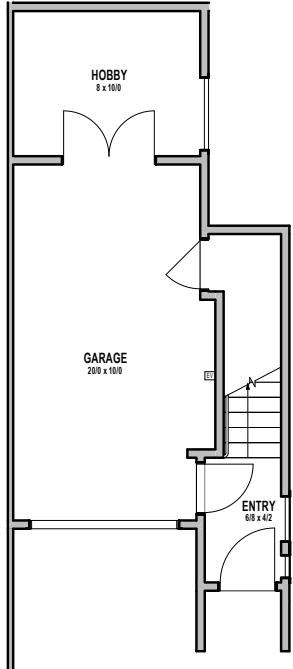

**UNIT 31**

**1**

**2**

**3**

**4**

**9209 DENSMORE AVE N, SEATTLE, WA 98103**  
**APPROX 1801 SF | 4 BEDS | 2.25 BATHS | HOBBY ROOM | GARAGE**