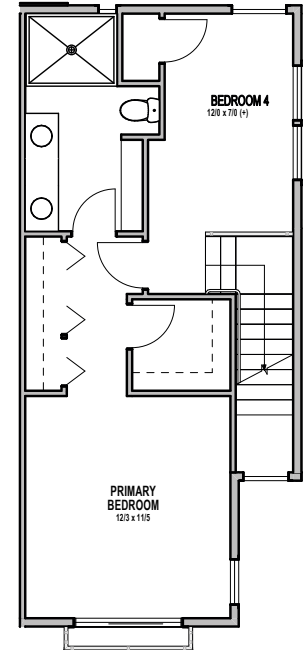

**UNIT 31**

**1**

**2**

**3**

**4**

**9209 DENSMORE AVE N, SEATTLE, WA 98103**  
**APPROX 1801 SF | 4 BEDS | 2.25 BATHS | HOBBY ROOM | GARAGE**