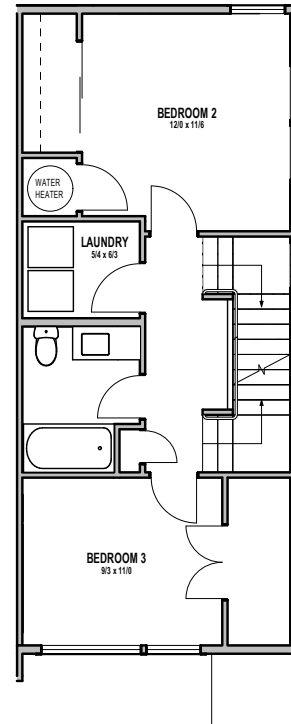

**UNIT 31**

**1**

**2**

**3**

**4**

**9209 DENSMORE AVE N, SEATTLE, WA 98103**  
**APPROX 1801 SF | 4 BEDS | 2.25 BATHS | HOBBY ROOM | GARAGE**