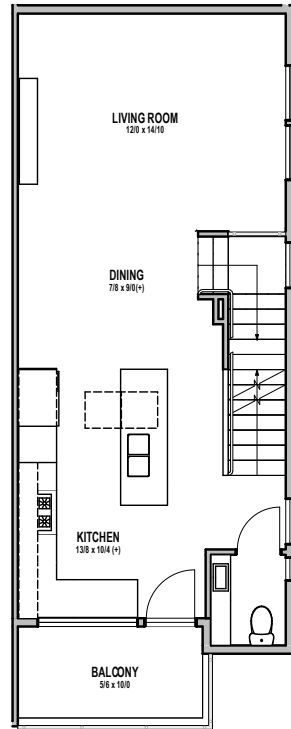

**UNIT 31**

**1**

**2**

**3**

**4**

**9209 DENSMORE AVE N, SEATTLE, WA 98103**  
**APPROX 1801 SF | 4 BEDS | 2.25 BATHS | HOBBY ROOM | GARAGE**