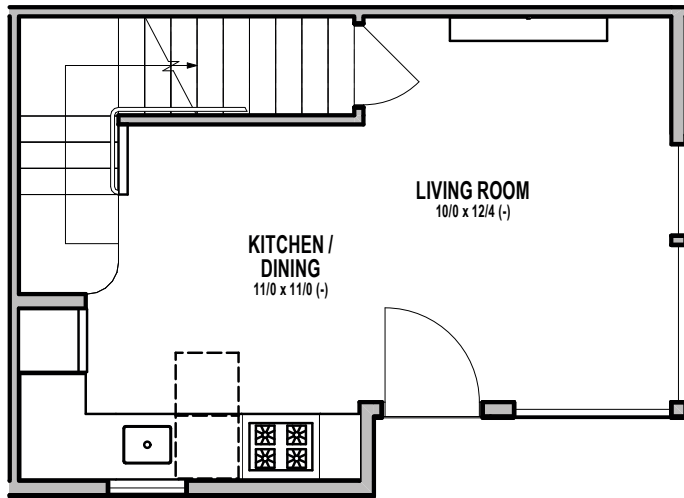

UNIT 37

1

2

9211C DENSMORE AVE N, SEATTLE, WA 98103
APPROX 685 SF | 2 BEDS | 1 BATHS | OPEN CONCEPT

Floor plans are provided for illustrative and general informational purposes only. In a continuing effort to improve our products and designs, final construction elevations, square footages, floor plan layouts and/or materials and colors may vary. Buyer to verify all information to their own satisfaction.