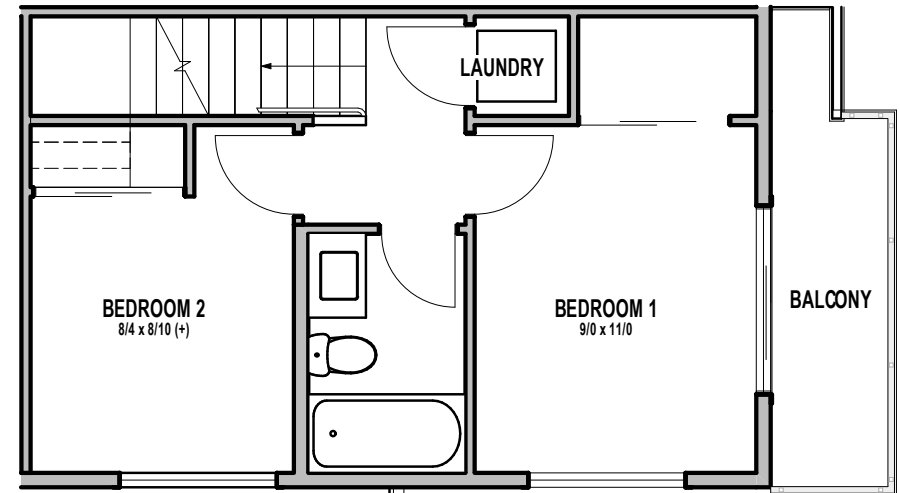

UNIT 37

1

2

9211C DENSMORE AVE N, SEATTLE, WA 98103
APPROX 685 SF | 2 BEDS | 1 BATHS | OPEN CONCEPT

Floor plans are provided for illustrative and general informational purposes only. In a continuing effort to improve our products and designs, final construction elevations, square footages, floor plan layouts and/or materials and colors may vary. Buyer to verify all information to their own satisfaction.