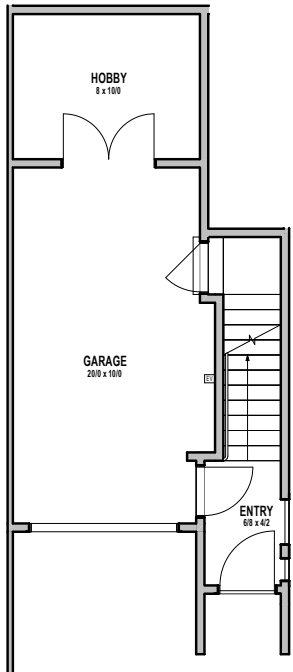

UNIT 51

1

2

3

4

9227 DENSMORE AVE N, SEATTLE, WA 98103

APPROX 1801 SF | 4 BEDS | 2.25 BATHS | HOBBY ROOM | GARAGE | OPEN CONCEPT