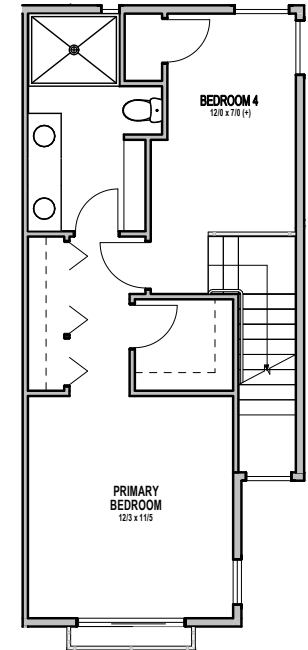

UNIT 51

1

2

3

4

9227 DENSMORE AVE N, SEATTLE, WA 98103

APPROX 1801 SF | 4 BEDS | 2.25 BATHS | HOBBY ROOM | GARAGE | OPEN CONCEPT