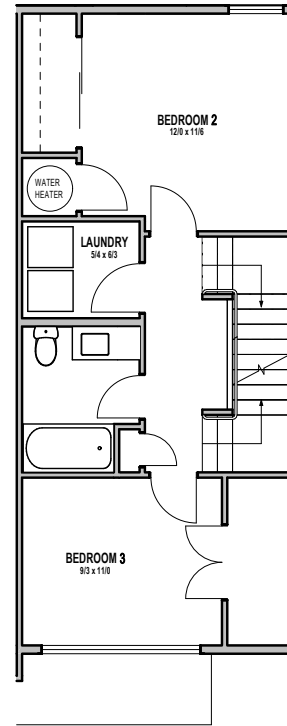

UNIT 51

1

2

3

4

9227 DENSMORE AVE N, SEATTLE, WA 98103

APPROX 1801 SF | 4 BEDS | 2.25 BATHS | HOBBY ROOM | GARAGE | OPEN CONCEPT