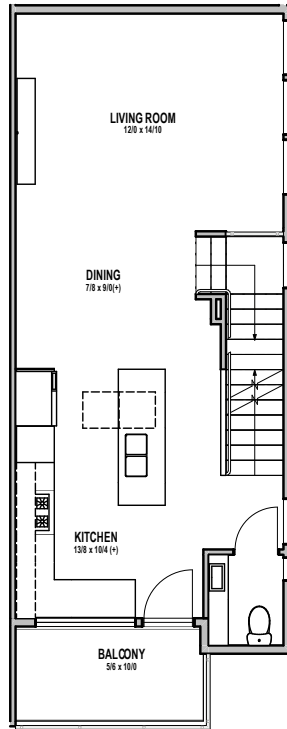

UNIT 51

1

2

3

4

9227 DENSMORE AVE N, SEATTLE, WA 98103

APPROX 1801 SF | 4 BEDS | 2.25 BATHS | HOBBY ROOM | GARAGE | OPEN CONCEPT