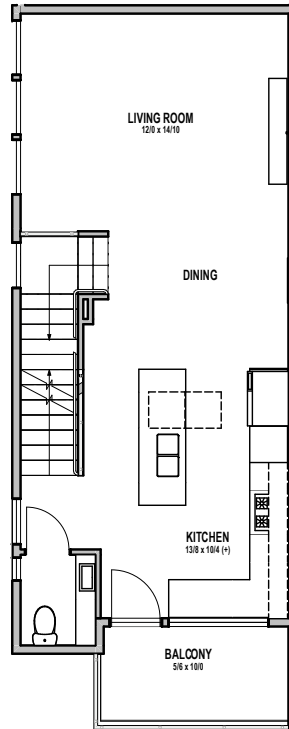

**UNIT 52**

**1**

**2**

**3**

**4**

**9225 DENSMORE AVE N, SEATTLE, WA 98103**

**APPROX 1801 SF | 4 BEDS | 2.25 BATHS | HOBBY ROOM | GARAGE | OPEN CONCEPT**