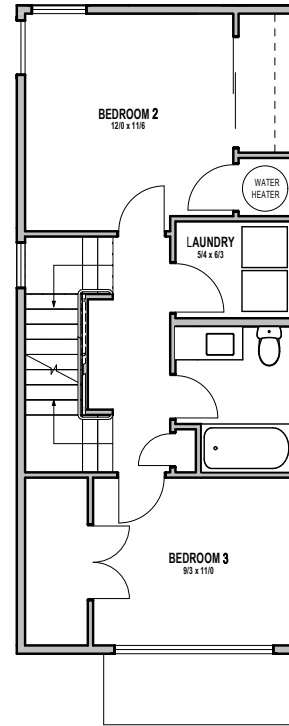

**UNIT 52**

**1**

**2**

**3**

**4**

**9225 DENSMORE AVE N, SEATTLE, WA 98103**

**APPROX 1801 SF | 4 BEDS | 2.25 BATHS | HOBBY ROOM | GARAGE | OPEN CONCEPT**