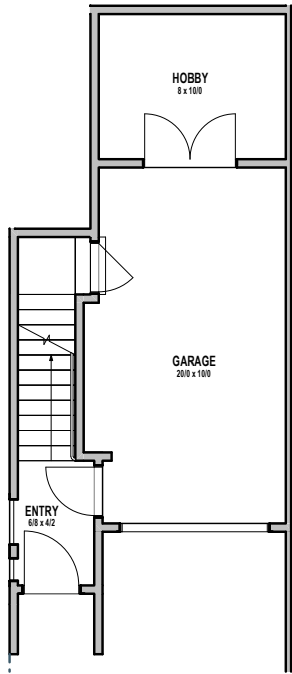

**UNIT 52**

**1**

**2**

**3**

**4**

**9225 DENSMORE AVE N, SEATTLE, WA 98103**

**APPROX 1801 SF | 4 BEDS | 2.25 BATHS | HOBBY ROOM | GARAGE | OPEN CONCEPT**