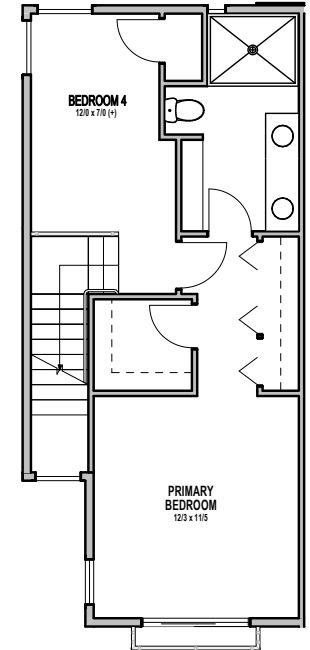

**UNIT 52**

**1**

**2**

**3**

**4**

**9225 DENSMORE AVE N, SEATTLE, WA 98103**

**APPROX 1801 SF | 4 BEDS | 2.25 BATHS | HOBBY ROOM | GARAGE | OPEN CONCEPT**