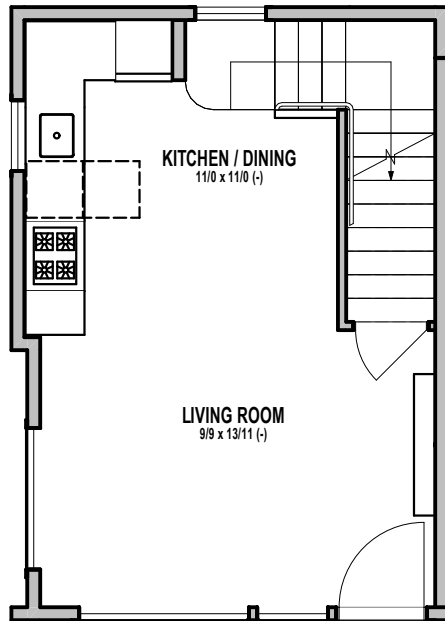

UNIT 57

1

2

9229A DENSMORE AVE N, SEATTLE, WA 98103
APPROX 700 SF | 2 BEDS | 1 BATHS | 1 PARKING | OPEN CONCEPT