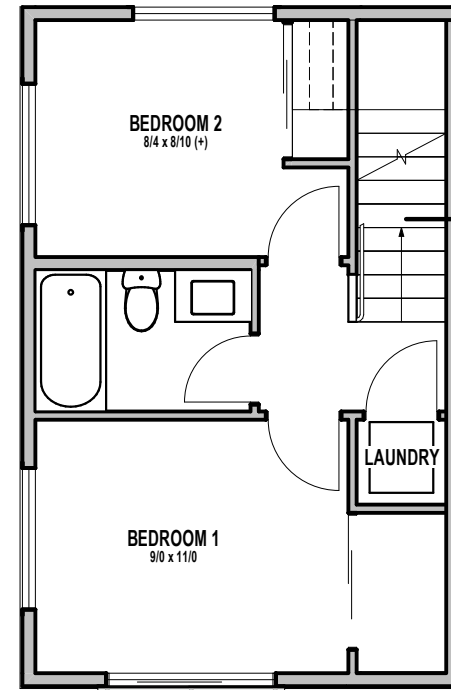

UNIT 57

1

2

9229A DENSMORE AVE N, SEATTLE, WA 98103
APPROX 700 SF | 2 BEDS | 1 BATHS | 1 PARKING | OPEN CONCEPT