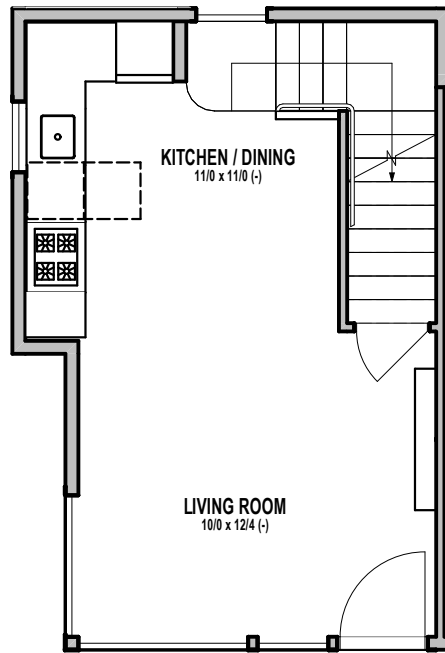

UNIT 58

1

2

9229B DENSMORE AVE N, SEATTLE, WA 98103
APPROX 699 SF | 2 BEDS | 1 BATHS | 1 PARKING | OPEN CONCEPT