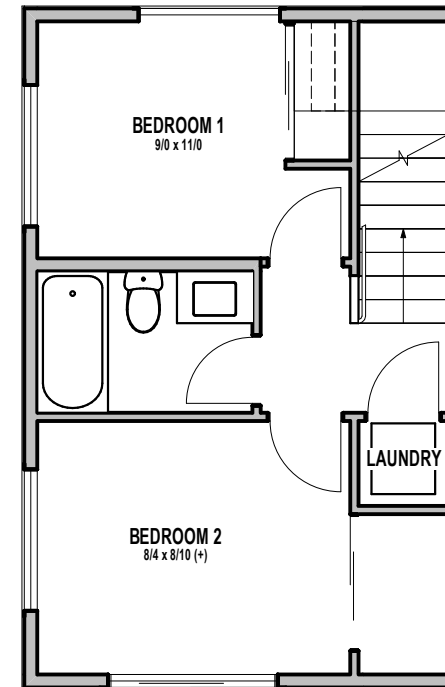

UNIT 58

1

2

9229B DENSMORE AVE N, SEATTLE, WA 98103
APPROX 699 SF | 2 BEDS | 1 BATHS | 1 PARKING | OPEN CONCEPT