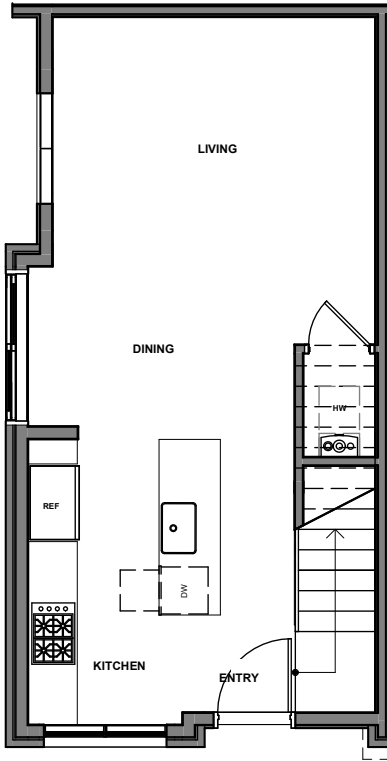

info@shelterhs.com | 206.486.9209 | shelterhomeseattle.com

UNIT 1

1

2

3

4

1252 15TH AVE E, SEATTLE, WA 98112

APPROX 1644 SF | 2 BEDS | 1.75 BATHS | OFFICE/FLEX | BONUS ROOM | ROOF DECK

 Floor plans are provided for illustrative and general informational purposes only. In a continuing effort to improve our products and designs, final construction elevations, square footages, floor plan layouts and/or materials and colors may vary. Buyer to verify all information to their own satisfaction.

Habitat for the Modern Life Form.