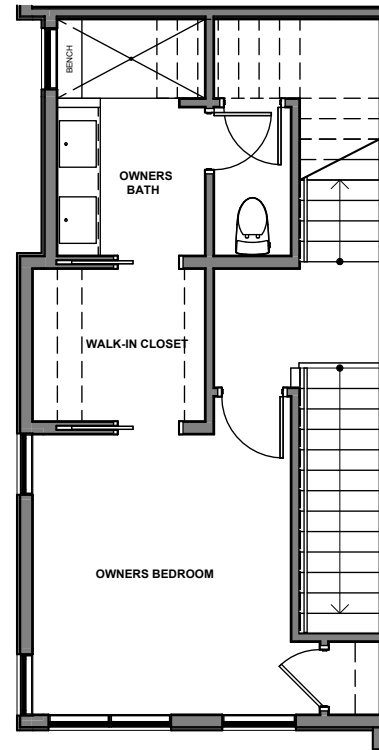

info@shelterhs.com | 206.486.9209 | shelterhomeseattle.com

UNIT 1

1

2

3

4

1252 15TH AVE E, SEATTLE, WA 98112

APPROX 1644 SF | 2 BEDS | 1.75 BATHS | OFFICE/FLEX | BONUS ROOM | ROOF DECK

 Floor plans are provided for illustrative and general informational purposes only. In a continuing effort to improve our products and designs, final construction elevations, square footages, floor plan layouts and/or materials and colors may vary. Buyer to verify all information to their own satisfaction.

Habitat for the Modern Life Form.