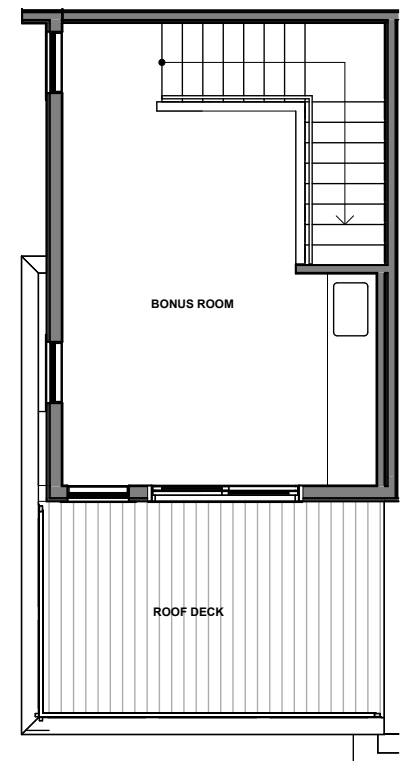

info@shelterhs.com | 206.486.9209 | shelterhomeseattle.com

UNIT 1

1

2

3

4

1252 15TH AVE E, SEATTLE, WA 98112

APPROX 1644 SF | 2 BEDS | 1.75 BATHS | OFFICE/FLEX | BONUS ROOM | ROOF DECK

 Floor plans are provided for illustrative and general informational purposes only. In a continuing effort to improve our products and designs, final construction elevations, square footages, floor plan layouts and/or materials and colors may vary. Buyer to verify all information to their own satisfaction.