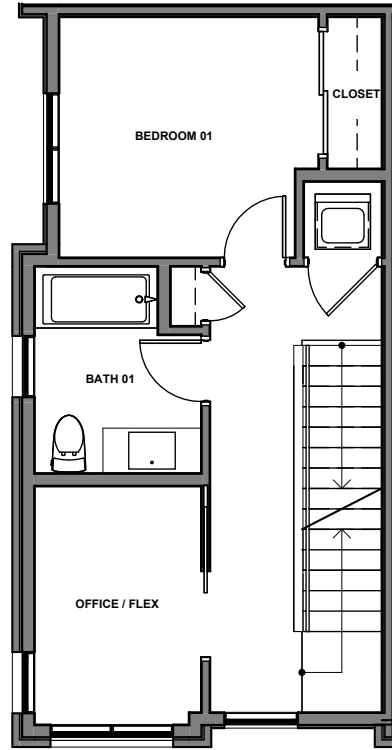

info@shelterhs.com | 206.486.9209 | shelterhomeseattle.com

UNIT 1

1

2

3

4

1252 15TH AVE E, SEATTLE, WA 98112

APPROX 1644 SF | 2 BEDS | 1.75 BATHS | OFFICE/FLEX | BONUS ROOM | ROOF DECK

 Floor plans are provided for illustrative and general informational purposes only. In a continuing effort to improve our products and designs, final construction elevations, square footages, floor plan layouts and/or materials and colors may vary. Buyer to verify all information to their own satisfaction.