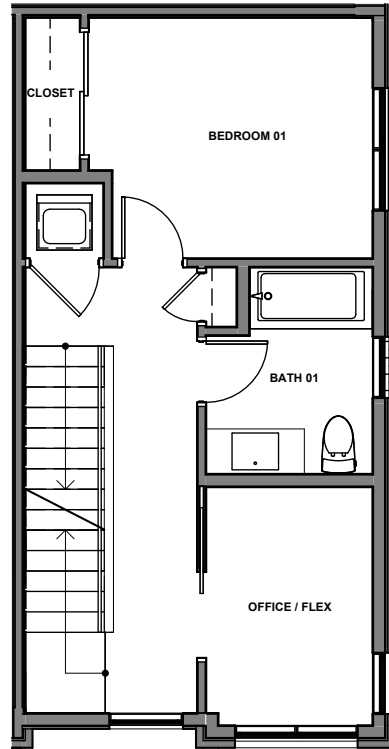

info@shelterhs.com | 206.486.9209 | shelterhometseattle.com

UNIT 6

1

2

3

4

1226 15TH AVE E, SEATTLE, WA 98112

APPROX 1676 SF | 2 BEDS | 1.75 BATHS | OFFICE/FLEX | BONUS ROOM | ROOF DECK

Floor plans are provided for illustrative and general informational purposes only. In a continuing effort to improve our products and designs, final construction elevations, square footages, floor plan layouts and/or materials and colors may vary. Buyer to verify all information to their own satisfaction.