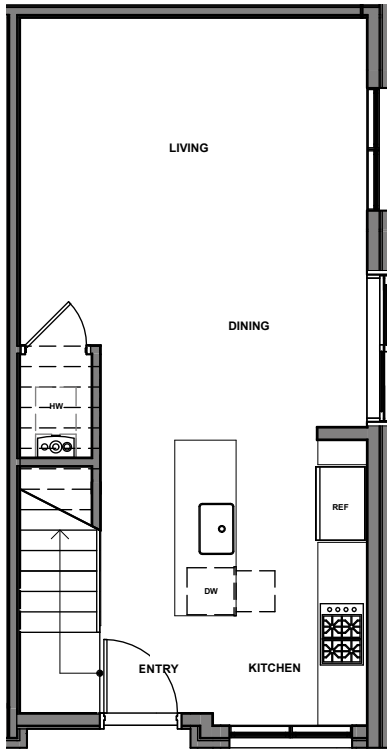

info@shelterhs.com | 206.486.9209 | shelterhometseattle.com

UNIT 6

1

2

3

4

1226 15TH AVE E, SEATTLE, WA 98112

APPROX 1676 SF | 2 BEDS | 1.75 BATHS | OFFICE/FLEX | BONUS ROOM | ROOF DECK

Floor plans are provided for illustrative and general informational purposes only. In a continuing effort to improve our products and designs, final construction elevations, square footages, floor plan layouts and/or materials and colors may vary. Buyer to verify all information to their own satisfaction.

Habitat for the Modern Life Form.