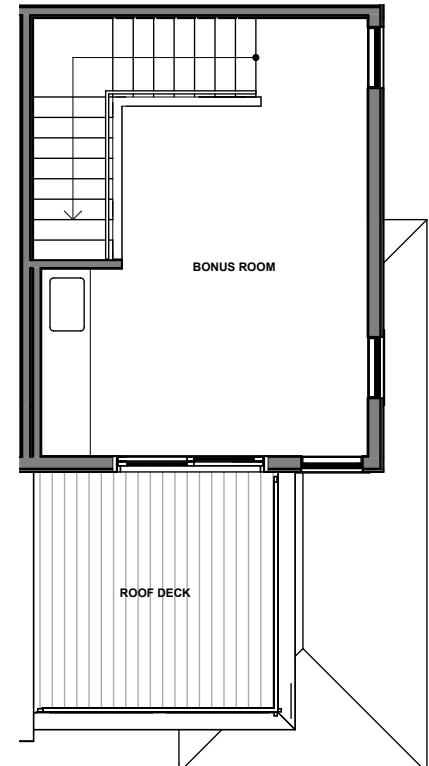

info@shelterhs.com | 206.486.9209 | shelterhometseattle.com

UNIT 6

1

2

3

4

1226 15TH AVE E, SEATTLE, WA 98112

APPROX 1676 SF | 2 BEDS | 1.75 BATHS | OFFICE/FLEX | BONUS ROOM | ROOF DECK

Floor plans are provided for illustrative and general informational purposes only. In a continuing effort to improve our products and designs, final construction elevations, square footages, floor plan layouts and/or materials and colors may vary. Buyer to verify all information to their own satisfaction.