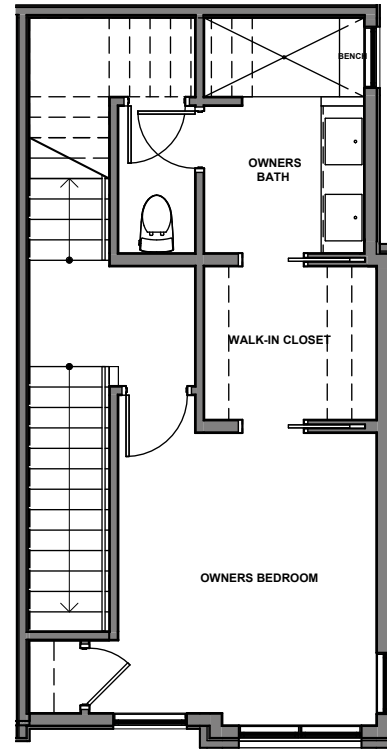

info@shelterhs.com | 206.486.9209 | shelterhometseattle.com

UNIT 6

1

2

3

4

1226 15TH AVE E, SEATTLE, WA 98112

APPROX 1676 SF | 2 BEDS | 1.75 BATHS | OFFICE/FLEX | BONUS ROOM | ROOF DECK

Floor plans are provided for illustrative and general informational purposes only. In a continuing effort to improve our products and designs, final construction elevations, square footages, floor plan layouts and/or materials and colors may vary. Buyer to verify all information to their own satisfaction.