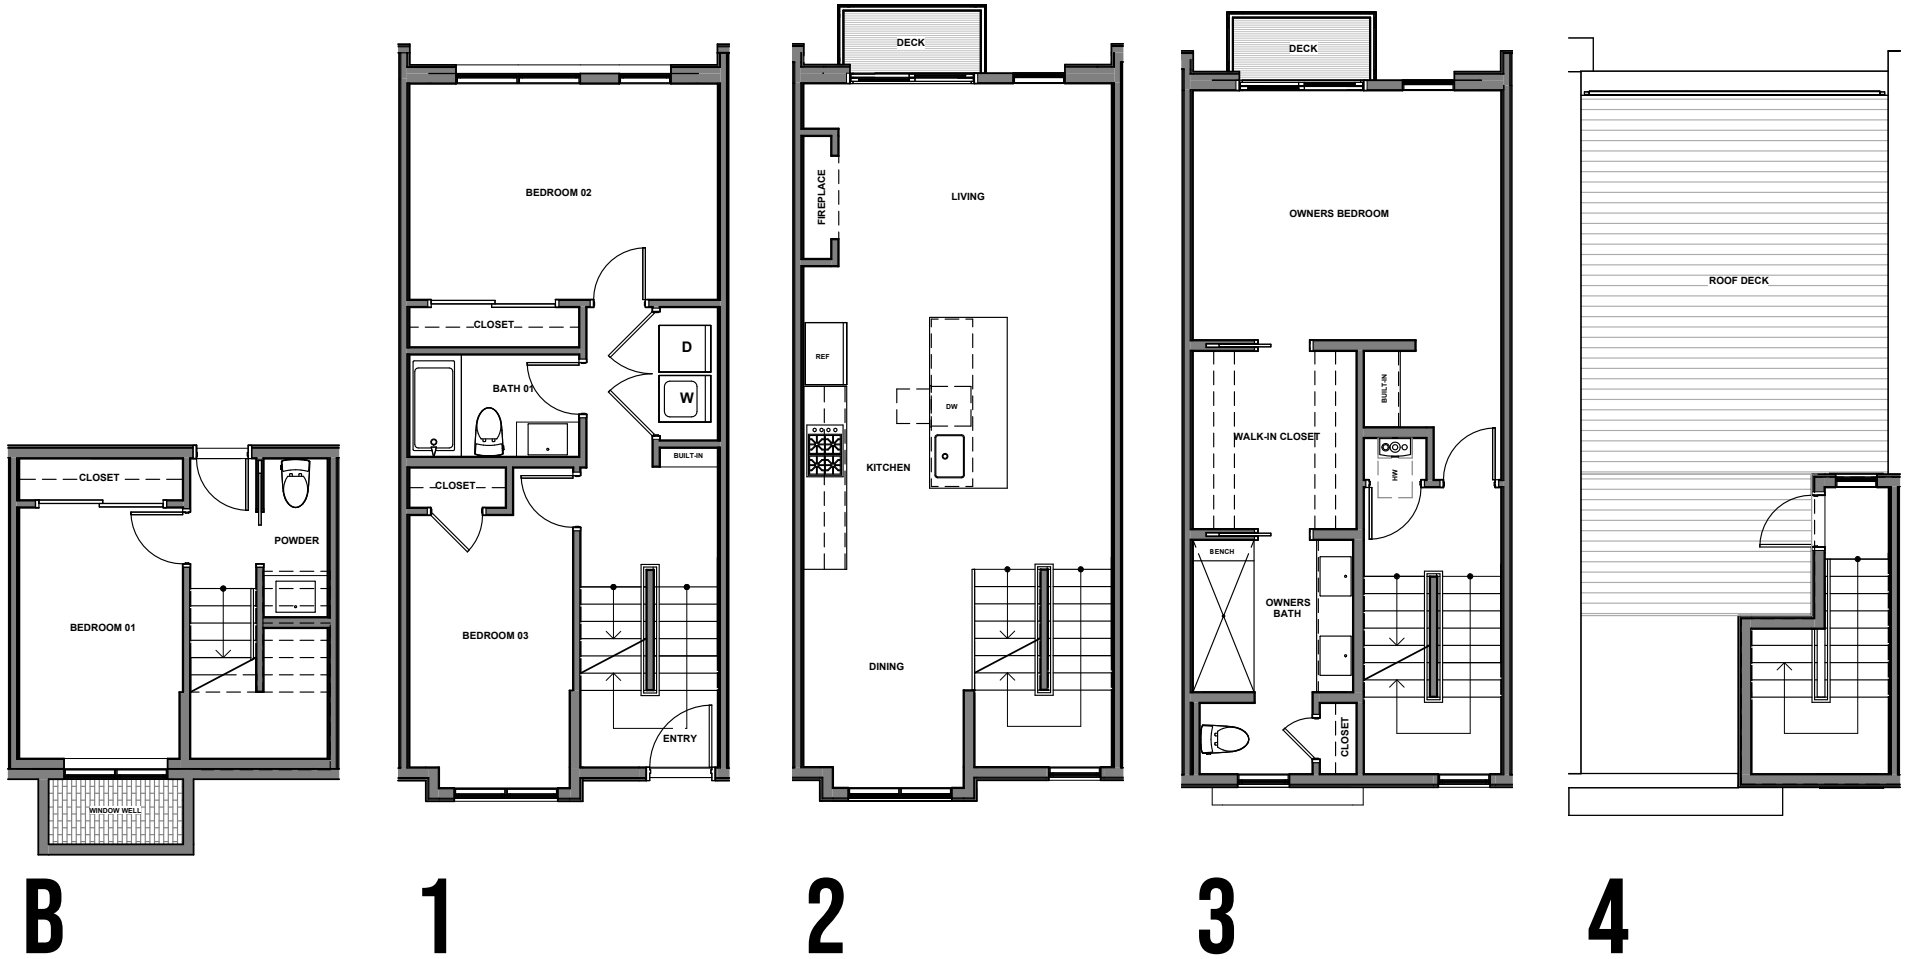

UNIT 11

1240 15TH AVE E, SEATTLE, WA 98112
APPROX 2016 SF | 4 BEDS | 2.25 BATHS | ROOF DECK

Floor plans are provided for illustrative and general informational purposes only. In a continuing effort to improve our products and designs, final construction elevations, square footages, floor plan layouts and/or materials and colors may vary. Buyer to verify all information to their own satisfaction.

Habitat for the Modern Life Form.