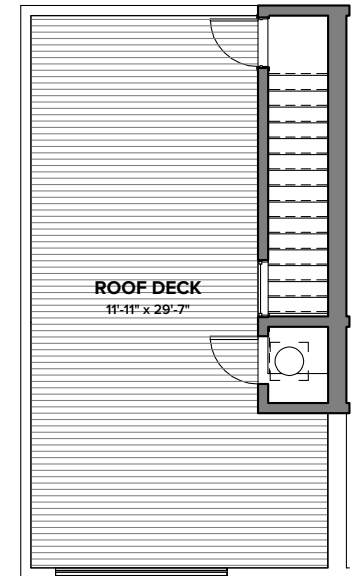

**UNIT 1**

**1**

**2**

**3**

**4**

**5**

**1062 E REPUBLICAN ST, SEATTLE, WA 98107**  
**APPROX 1895 SF | 4 BEDS | 2.25 BATHS | OPEN CONCEPT | GARAGE**

**Habitat for the Modern Life Form.**