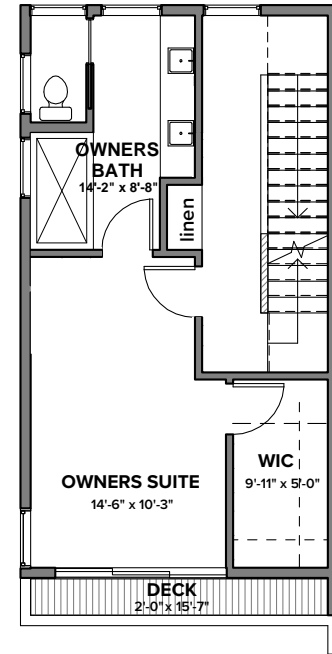

**UNIT 1**

**1**

**2**

**3**

**4**

**5**

**1062 E REPUBLICAN ST, SEATTLE, WA 98107**  
**APPROX 1895 SF | 4 BEDS | 2.25 BATHS | OPEN CONCEPT | GARAGE**

**Habitat for the Modern Life Form.**