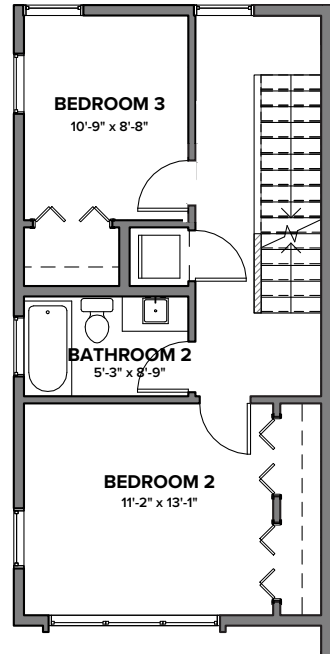

**UNIT 1**

**1**

**2**

**3**

**4**

**5**

**1062 E REPUBLICAN ST, SEATTLE, WA 98107**  
**APPROX 1895 SF | 4 BEDS | 2.25 BATHS | OPEN CONCEPT | GARAGE**

**Habitat for the Modern Life Form.**