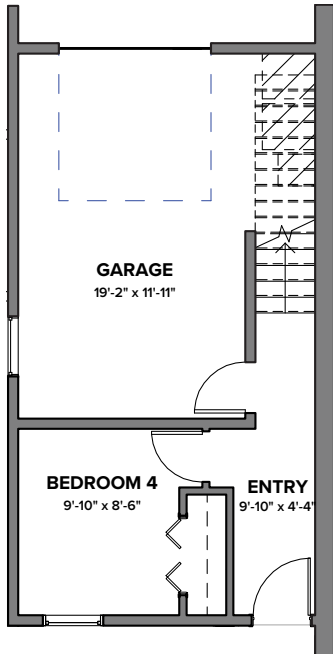

**UNIT 1**

**1**

**2**

**3**

**4**

**5**

**1062 E REPUBLICAN ST, SEATTLE, WA 98107**  
**APPROX 1895 SF | 4 BEDS | 2.25 BATHS | OPEN CONCEPT | GARAGE**

**Habitat for the Modern Life Form.**