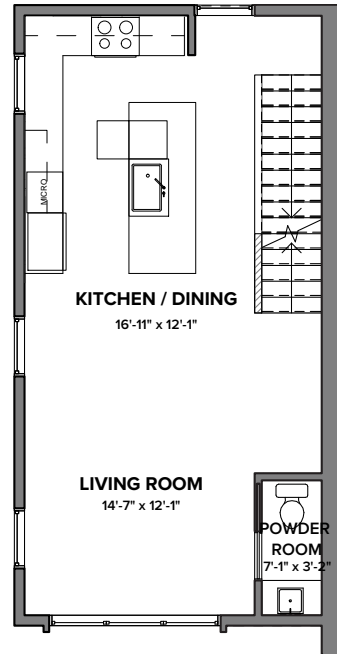

**UNIT 1**

**1**

**2**

**3**

**4**

**5**

**1062 E REPUBLICAN ST, SEATTLE, WA 98107**  
**APPROX 1895 SF | 4 BEDS | 2.25 BATHS | OPEN CONCEPT | GARAGE**

**Habitat for the Modern Life Form.**