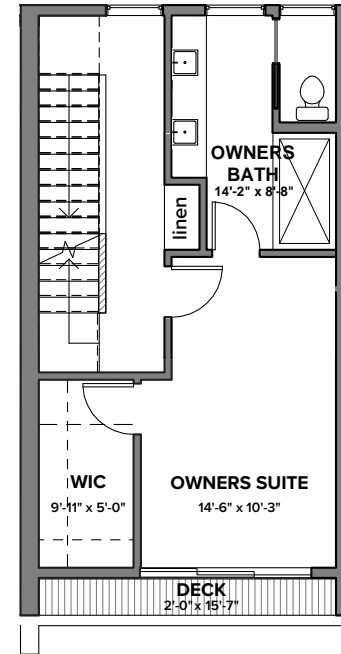

UNIT 2

1

2

3

4

5

1064 E REPUBLICAN ST, SEATTLE, WA 98107
APPROX 1890 SF | 4 BEDS | 2.25 BATHS | OPEN CONCEPT | GARAGE

Floor plans are provided for illustrative and general informational purposes only. In a continuing effort to improve our products and designs, final construction elevations, square footages, floor plan layouts and/or materials and colors may vary. Buyer to verify all information to their own satisfaction.

Habitat for the Modern Life Form.