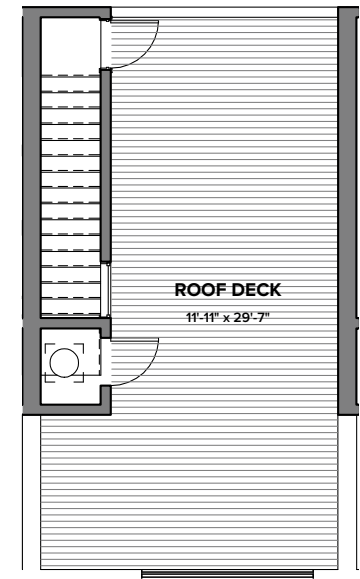

UNIT 2

1

2

3

4

5

1064 E REPUBLICAN ST, SEATTLE, WA 98107
APPROX 1890 SF | 4 BEDS | 2.25 BATHS | OPEN CONCEPT | GARAGE

Floor plans are provided for illustrative and general informational purposes only. In a continuing effort to improve our products and designs, final construction elevations, square footages, floor plan layouts and/or materials and colors may vary. Buyer to verify all information to their own satisfaction.