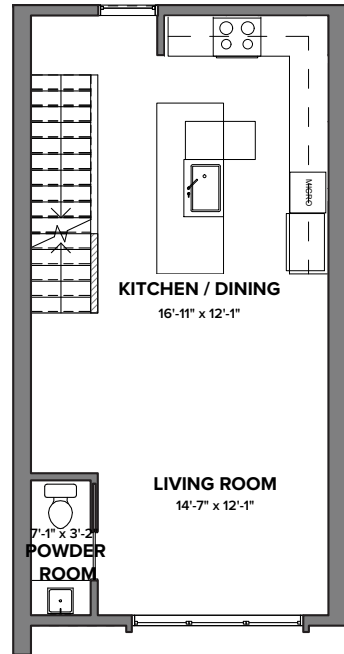

UNIT 2

1

2

3

4

5

1064 E REPUBLICAN ST, SEATTLE, WA 98107
APPROX 1890 SF | 4 BEDS | 2.25 BATHS | OPEN CONCEPT | GARAGE

Floor plans are provided for illustrative and general informational purposes only. In a continuing effort to improve our products and designs, final construction elevations, square footages, floor plan layouts and/or materials and colors may vary. Buyer to verify all information to their own satisfaction.