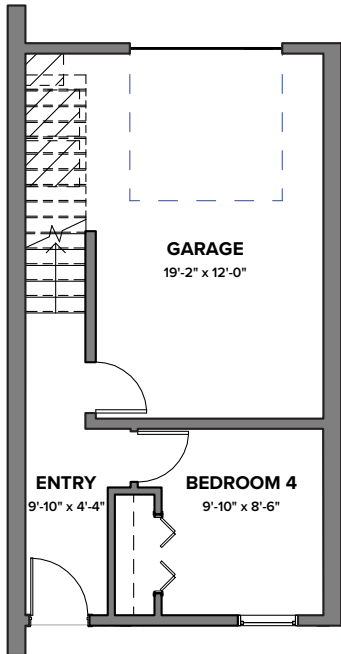

UNIT 2

1

2

3

4

5

1064 E REPUBLICAN ST, SEATTLE, WA 98107
APPROX 1890 SF | 4 BEDS | 2.25 BATHS | OPEN CONCEPT | GARAGE

Floor plans are provided for illustrative and general informational purposes only. In a continuing effort to improve our products and designs, final construction elevations, square footages, floor plan layouts and/or materials and colors may vary. Buyer to verify all information to their own satisfaction.