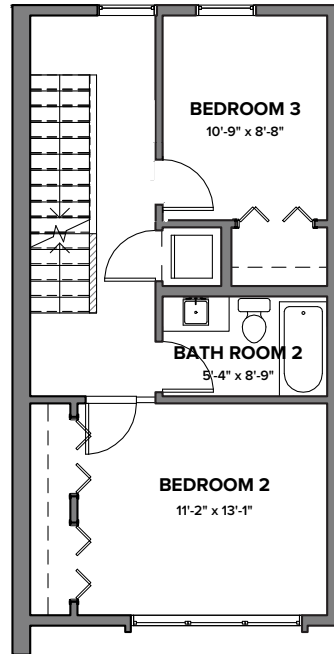

UNIT 2

1

2

3

4

5

1064 E REPUBLICAN ST, SEATTLE, WA 98107
APPROX 1890 SF | 4 BEDS | 2.25 BATHS | OPEN CONCEPT | GARAGE

Floor plans are provided for illustrative and general informational purposes only. In a continuing effort to improve our products and designs, final construction elevations, square footages, floor plan layouts and/or materials and colors may vary. Buyer to verify all information to their own satisfaction.

Habitat for the Modern Life Form.