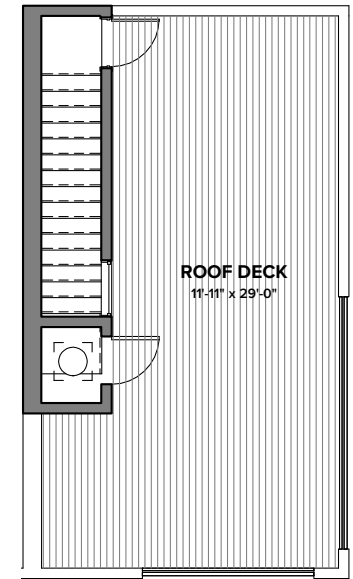

UNIT 3

1

2

3

4

5

1066 E REPUBLICAN ST, SEATTLE, WA 98107

APPROX 1895 SF | 4 BEDS | 2.25 BATHS | OPEN CONCEPT | GARAGE

Floor plans are provided for illustrative and general informational purposes only. In a continuing effort to improve our products and designs, final construction elevations, square footages, floor plan layouts and/or materials and colors may vary. Buyer to verify all information to their own satisfaction.