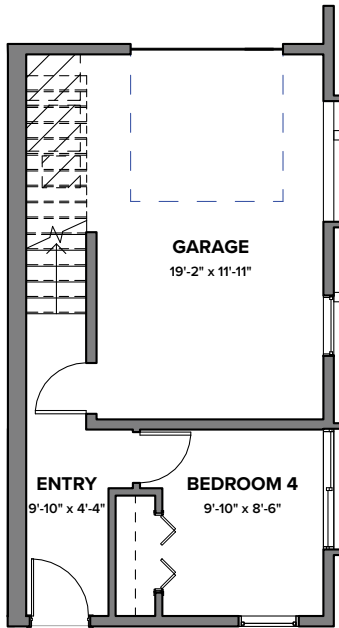

UNIT 3

1

2

3

4

5

1066 E REPUBLICAN ST, SEATTLE, WA 98107

APPROX 1895 SF | 4 BEDS | 2.25 BATHS | OPEN CONCEPT | GARAGE

Floor plans are provided for illustrative and general informational purposes only. In a continuing effort to improve our products and designs, final construction elevations, square footages, floor plan layouts and/or materials and colors may vary. Buyer to verify all information to their own satisfaction.