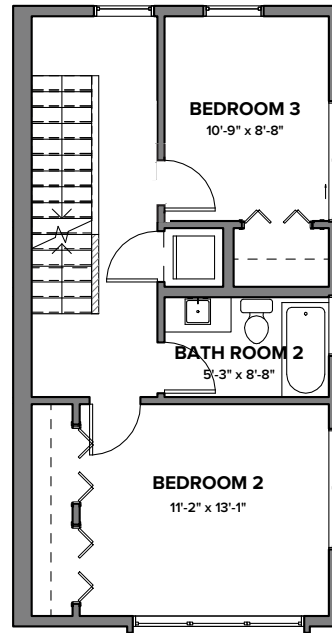

UNIT 3

1

2

3

4

5

1066 E REPUBLICAN ST, SEATTLE, WA 98107

APPROX 1895 SF | 4 BEDS | 2.25 BATHS | OPEN CONCEPT | GARAGE

Floor plans are provided for illustrative and general informational purposes only. In a continuing effort to improve our products and designs, final construction elevations, square footages, floor plan layouts and/or materials and colors may vary. Buyer to verify all information to their own satisfaction.