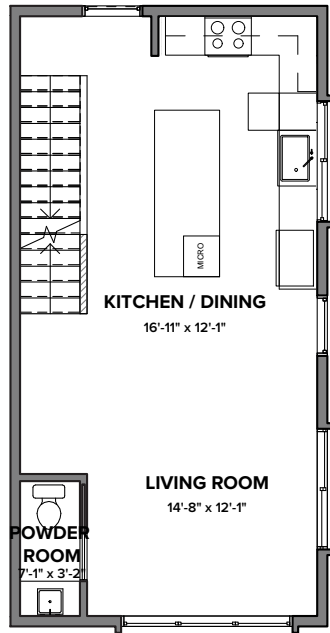

UNIT 3

1

2

3

4

5

1066 E REPUBLICAN ST, SEATTLE, WA 98107

APPROX 1895 SF | 4 BEDS | 2.25 BATHS | OPEN CONCEPT | GARAGE

Floor plans are provided for illustrative and general informational purposes only. In a continuing effort to improve our products and designs, final construction elevations, square footages, floor plan layouts and/or materials and colors may vary. Buyer to verify all information to their own satisfaction.