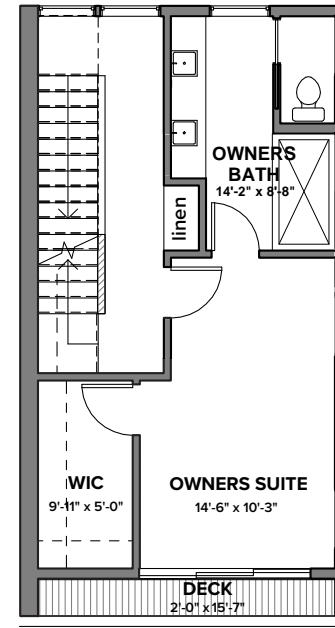

UNIT 3

1

2

3

4

5

1066 E REPUBLICAN ST, SEATTLE, WA 98107

APPROX 1895 SF | 4 BEDS | 2.25 BATHS | OPEN CONCEPT | GARAGE

Floor plans are provided for illustrative and general informational purposes only. In a continuing effort to improve our products and designs, final construction elevations, square footages, floor plan layouts and/or materials and colors may vary. Buyer to verify all information to their own satisfaction.