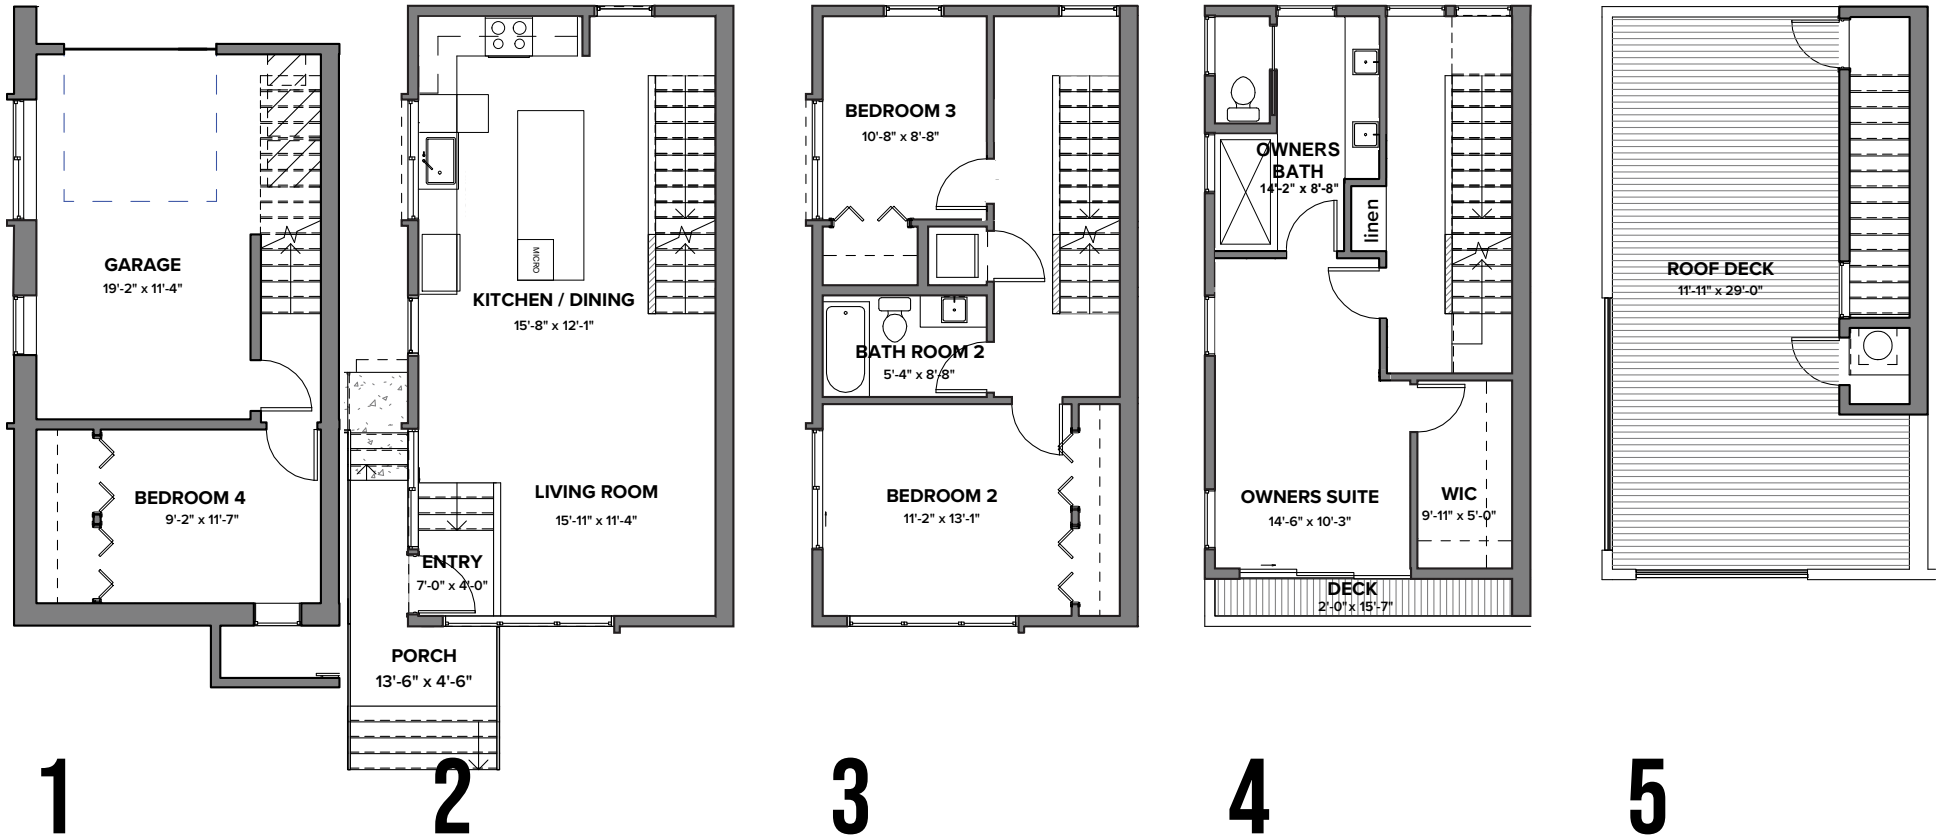

UNIT 6

501 11TH AVE E, SEATTLE, WA 98107
APPROX 1894 SF | 4 BEDS | 1.75 BATHS | OPEN CONCEPT | GARAGE

Habitat for the Modern Life Form.