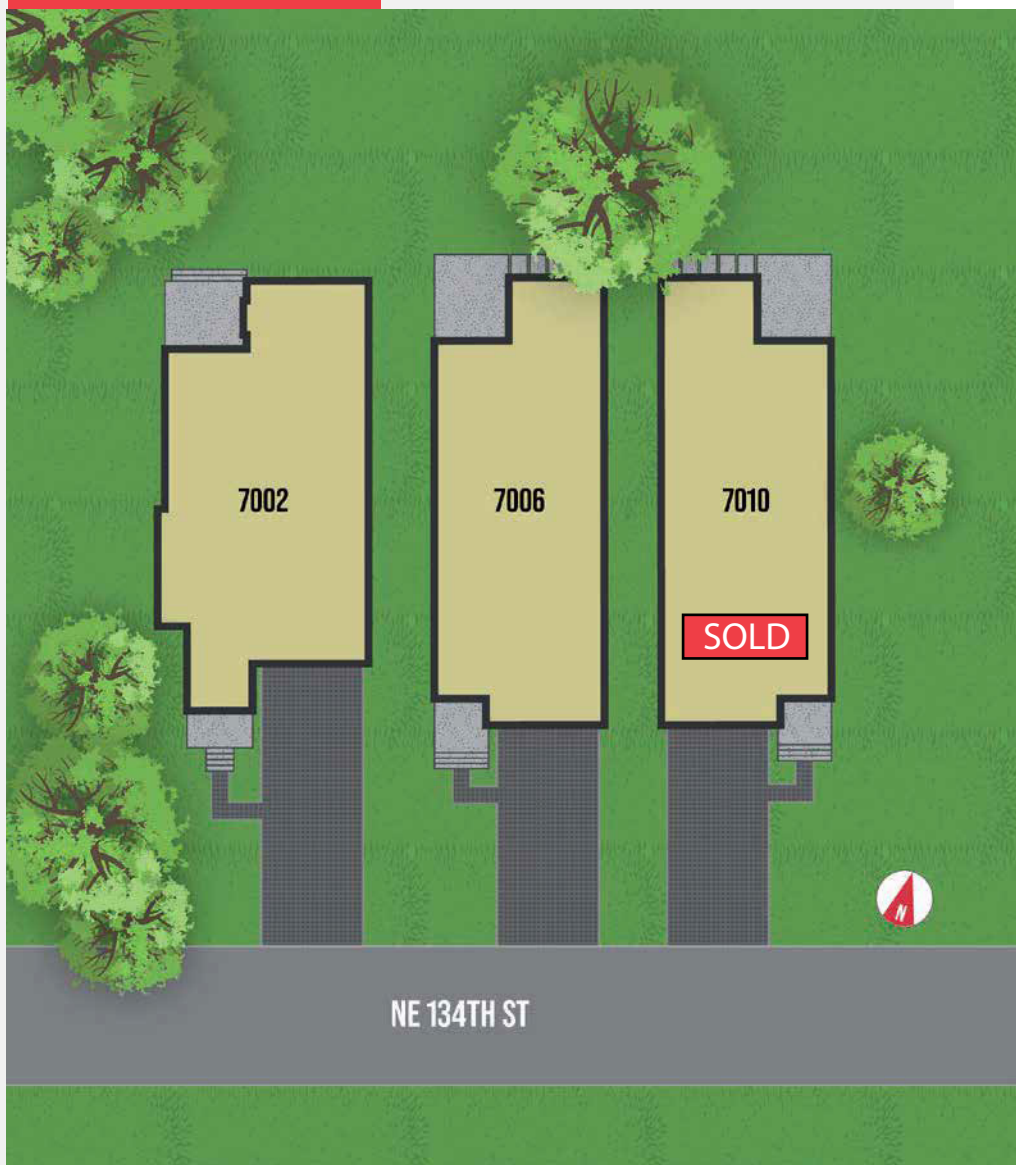

FINN HILL

Step into a world of contemporary luxury with our collection of three Single Family modern homes.

Boasting open floor plans, these residences redefine spacious living, providing a seamless blend of style and functionality. Each home is a masterpiece of modern design, featuring sleek lines, high-end finishes, and an abundance of natural light. Whether you're entertaining guests or enjoying quiet family moments, these homes offer the perfect backdrop for a sophisticated and comfortable lifestyle. Elevate your living experience with these thoughtfully designed and meticulously crafted modern abodes.

Welcome to a lifestyle where comfort, style, and convenience converge!

| UNIT | SQ FT | BD/BA | EXTRAS | STATUS |
|------|-------|--------|--|---------------------|
| 7002 | 4144 | 4/3.5 | open concept, flex/office, bonus, garage | COMING SOON! |
| 7006 | 3878 | 5/3.25 | open concept, flex/office, bonus, garage | \$2,599,900 |
| 7010 | 3881 | 5/3.25 | open concept, flex/office, bonus, garage | SOLD |