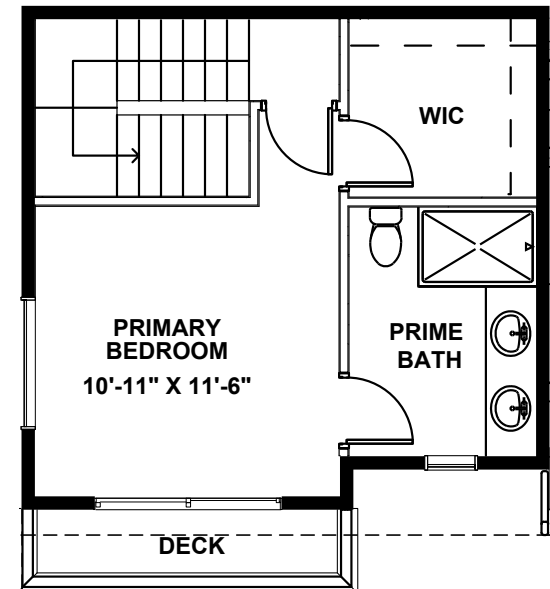

8045A UNIT 1

1

2

3

8045A MARY AVE NW, SEATTLE, WA 98117
APPROX 1188 SF | 2 BEDS | 1.75 BATHS | OPEN CONCEPT