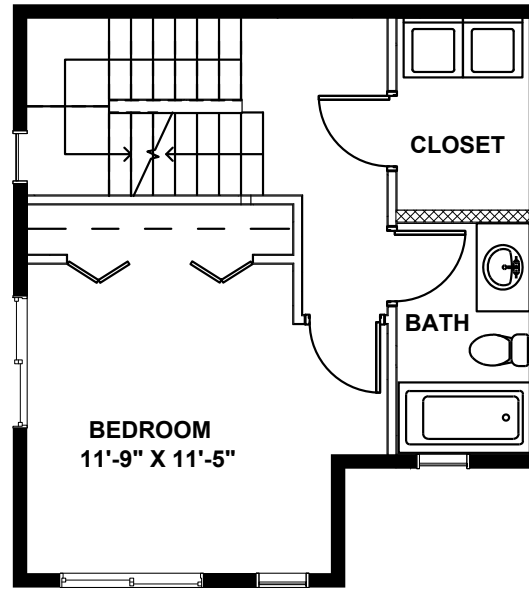

8045A UNIT 1

1

2

3

8045A MARY AVE NW, SEATTLE, WA 98117
APPROX 1188 SF | 2 BEDS | 1.75 BATHS | OPEN CONCEPT