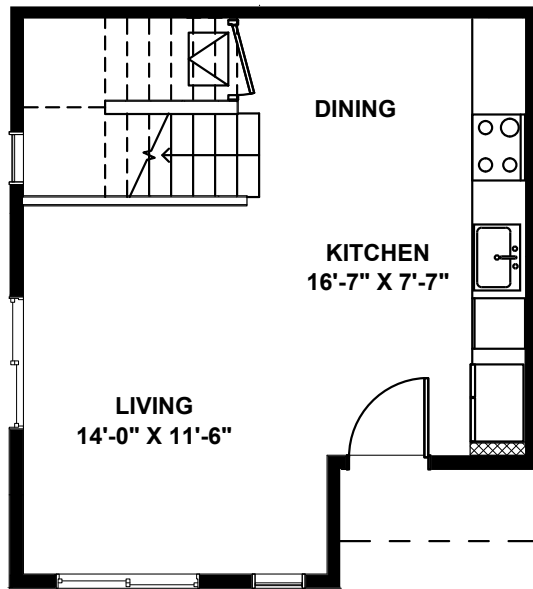

8045A UNIT 1

1

2

3

8045A MARY AVE NW, SEATTLE, WA 98117
APPROX 1188 SF | 2 BEDS | 1.75 BATHS | OPEN CONCEPT