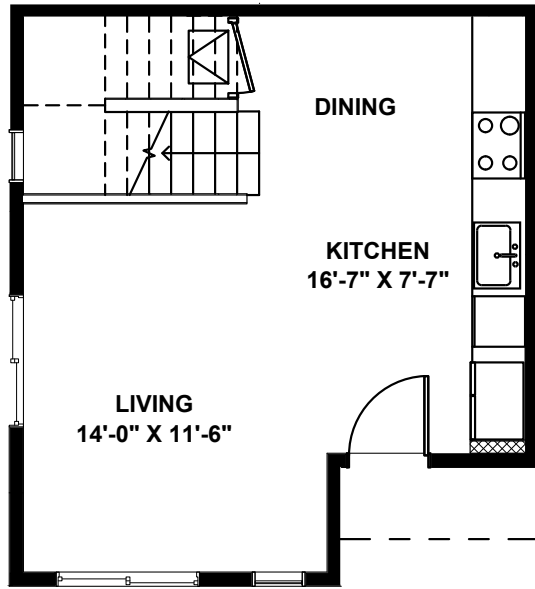

8045B UNIT 2

1

2

3

8045B MARY AVE NW, SEATTLE, WA 98117
APPROX 1185 SF | 2 BEDS | 1.75 BATHS | OPEN CONCEPT

 Floor plans are provided for illustrative and general informational purposes only. In a continuing effort to improve our products and designs, final construction elevations, square footages, floor plan layouts and/or materials and colors may vary. Buyer to verify all information to their own satisfaction.