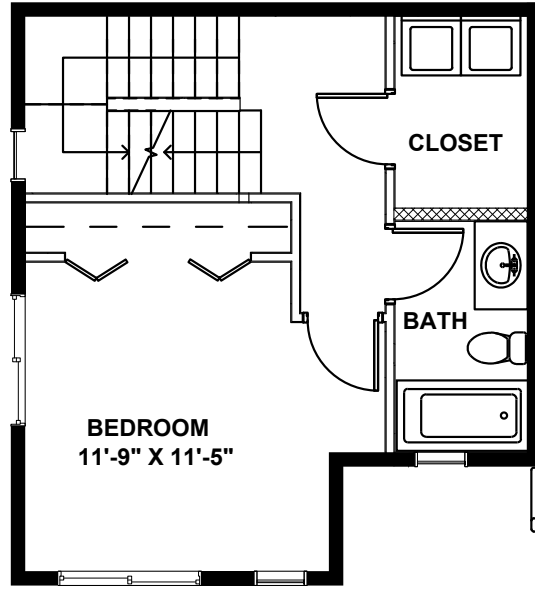

8045B UNIT 2

1

2

3

8045B MARY AVE NW, SEATTLE, WA 98117
APPROX 1185 SF | 2 BEDS | 1.75 BATHS | OPEN CONCEPT

 Floor plans are provided for illustrative and general informational purposes only. In a continuing effort to improve our products and designs, final construction elevations, square footages, floor plan layouts and/or materials and colors may vary. Buyer to verify all information to their own satisfaction.