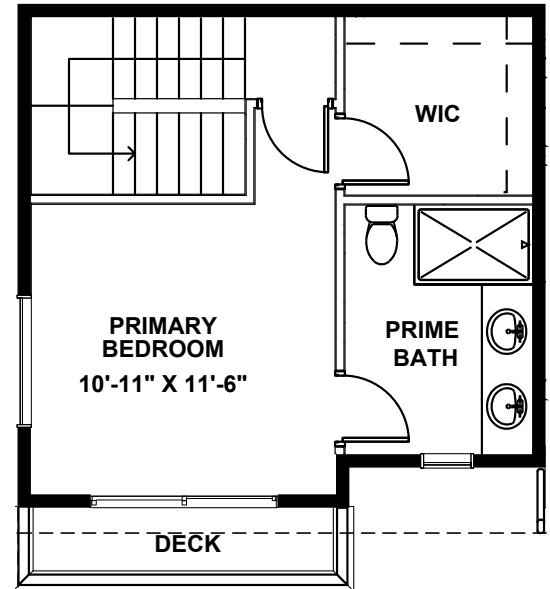

8045B UNIT 2

1

2

3

8045B MARY AVE NW, SEATTLE, WA 98117
APPROX 1185 SF | 2 BEDS | 1.75 BATHS | OPEN CONCEPT

 Floor plans are provided for illustrative and general informational purposes only. In a continuing effort to improve our products and designs, final construction elevations, square footages, floor plan layouts and/or materials and colors may vary. Buyer to verify all information to their own satisfaction.