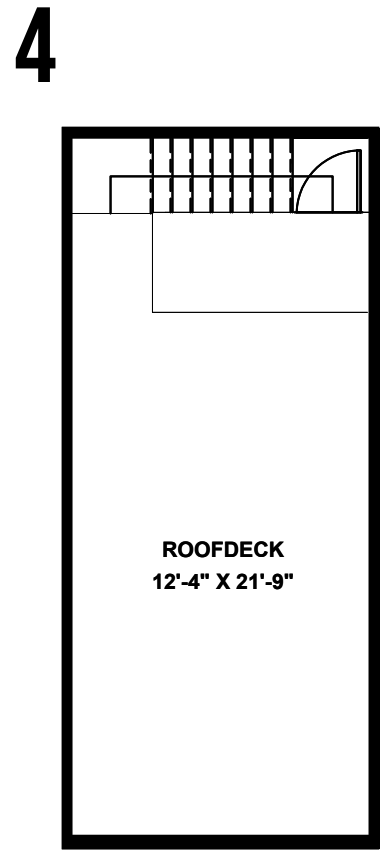

8045E UNIT 5

8045E MARY AVE NW, SEATTLE, WA 98117
APPROX 1226 SF | 2 BEDS | 1.75 BATHS | OPEN CONCEPT

 Floor plans are provided for illustrative and general informational purposes only. In a continuing effort to improve our products and designs, final construction elevations, square footages, floor plan layouts and/or materials and colors may vary. Buyer to verify all information to their own satisfaction.