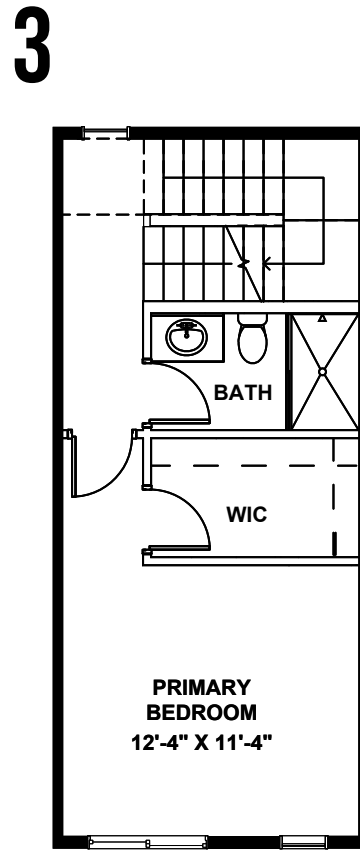

8045E UNIT 5

8045E MARY AVE NW, SEATTLE, WA 98117
APPROX 1226 SF | 2 BEDS | 1.75 BATHS | OPEN CONCEPT

 Floor plans are provided for illustrative and general informational purposes only. In a continuing effort to improve our products and designs, final construction elevations, square footages, floor plan layouts and/or materials and colors may vary. Buyer to verify all information to their own satisfaction.