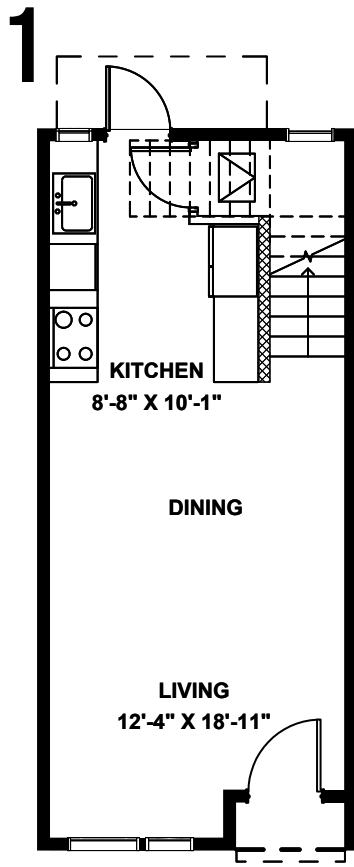

8045E UNIT 5

8045E MARY AVE NW, SEATTLE, WA 98117
APPROX 1226 SF | 2 BEDS | 1.75 BATHS | OPEN CONCEPT

 Floor plans are provided for illustrative and general informational purposes only. In a continuing effort to improve our products and designs, final construction elevations, square footages, floor plan layouts and/or materials and colors may vary. Buyer to verify all information to their own satisfaction.