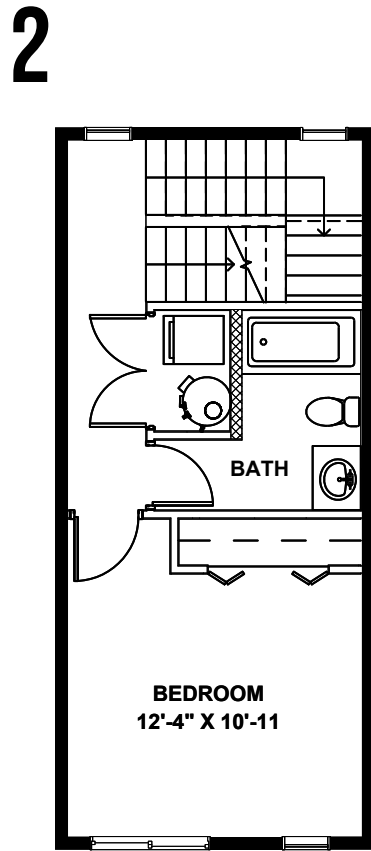

8045E UNIT 5

8045E MARY AVE NW, SEATTLE, WA 98117
APPROX 1226 SF | 2 BEDS | 1.75 BATHS | OPEN CONCEPT

 Floor plans are provided for illustrative and general informational purposes only. In a continuing effort to improve our products and designs, final construction elevations, square footages, floor plan layouts and/or materials and colors may vary. Buyer to verify all information to their own satisfaction.