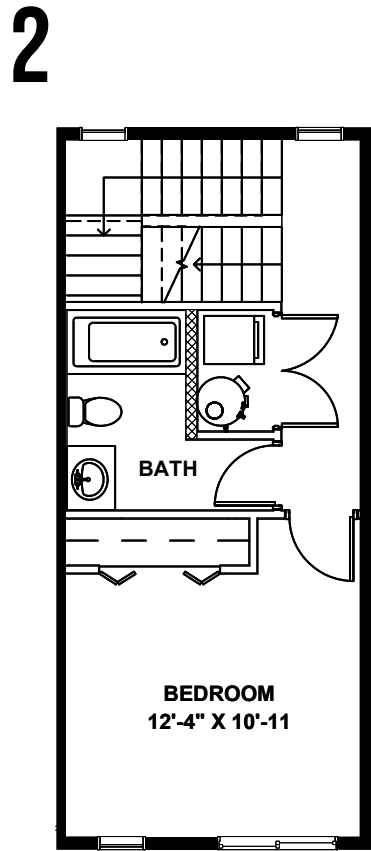

8045F UNIT 6

8045F MARY AVE NW, SEATTLE, WA 98117
APPROX 1226 SF | 2 BEDS | 1.75 BATHS | OPEN CONCEPT

 Floor plans are provided for illustrative and general informational purposes only. In a continuing effort to improve our products and designs, final construction elevations, square footages, floor plan layouts and/or materials and colors may vary. Buyer to verify all information to their own satisfaction.