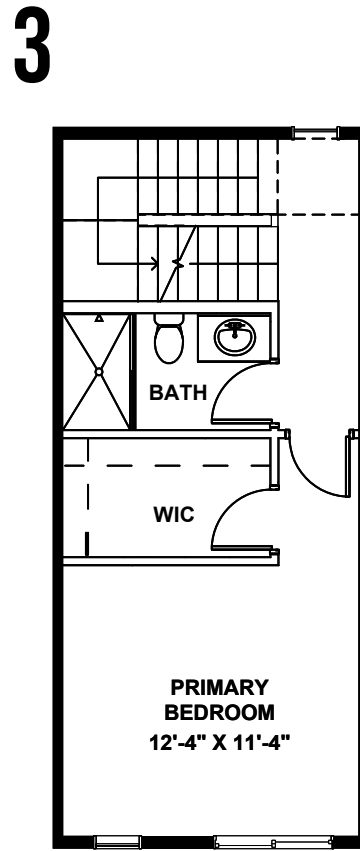

8045F UNIT 6

8045F MARY AVE NW, SEATTLE, WA 98117
APPROX 1226 SF | 2 BEDS | 1.75 BATHS | OPEN CONCEPT

 Floor plans are provided for illustrative and general informational purposes only. In a continuing effort to improve our products and designs, final construction elevations, square footages, floor plan layouts and/or materials and colors may vary. Buyer to verify all information to their own satisfaction.