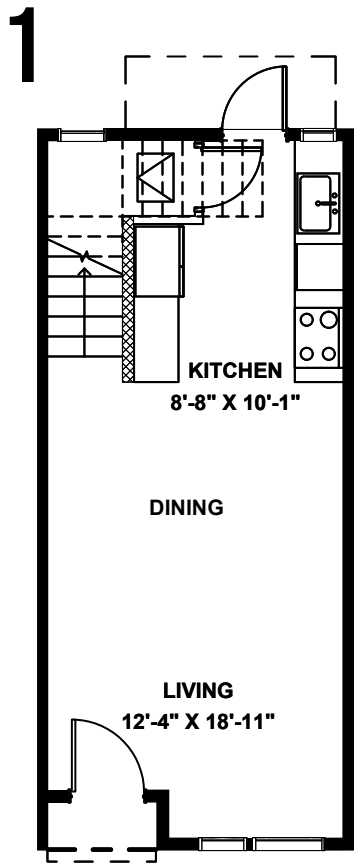

8045F UNIT 6

8045F MARY AVE NW, SEATTLE, WA 98117
APPROX 1226 SF | 2 BEDS | 1.75 BATHS | OPEN CONCEPT

 Floor plans are provided for illustrative and general informational purposes only. In a continuing effort to improve our products and designs, final construction elevations, square footages, floor plan layouts and/or materials and colors may vary. Buyer to verify all information to their own satisfaction.