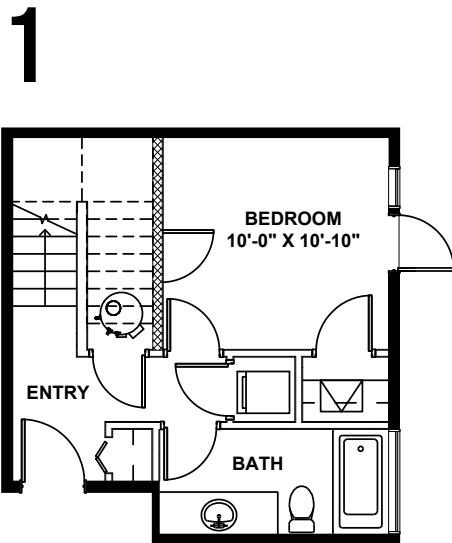

8045G UNIT 7

8045G MARY AVE NW, SEATTLE, WA 98117
APPROX 1243 SF | 2 BEDS | 1.75 BATHS | OPEN CONCEPT