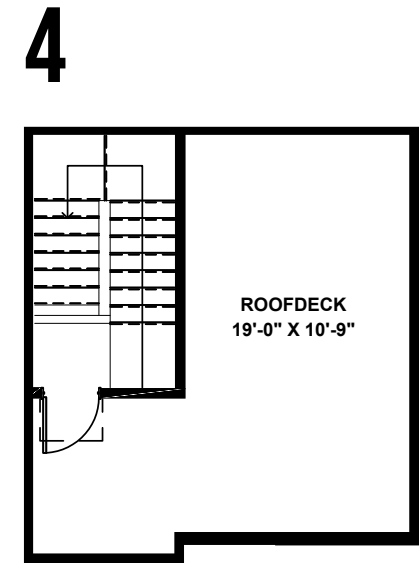

8045G UNIT 7

8045G MARY AVE NW, SEATTLE, WA 98117
APPROX 1243 SF | 2 BEDS | 1.75 BATHS | OPEN CONCEPT