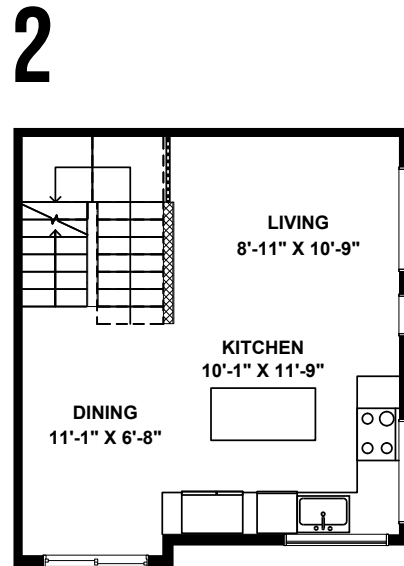

8045G UNIT 7

8045G MARY AVE NW, SEATTLE, WA 98117
APPROX 1243 SF | 2 BEDS | 1.75 BATHS | OPEN CONCEPT