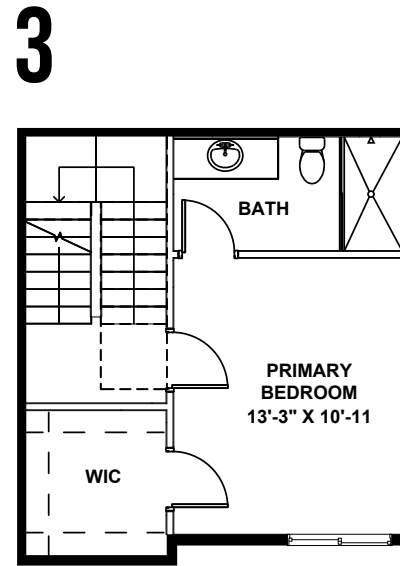

8045G UNIT 7

8045G MARY AVE NW, SEATTLE, WA 98117
APPROX 1243 SF | 2 BEDS | 1.75 BATHS | OPEN CONCEPT