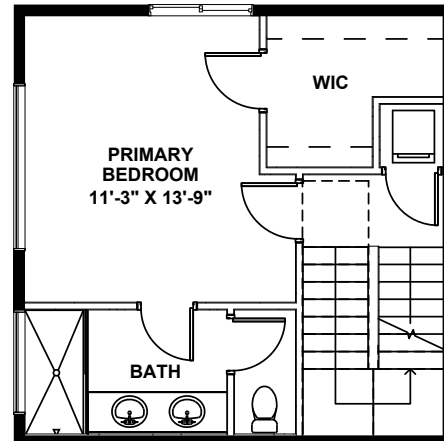

**8045H UNIT 8**

**1**

**2**

**3**

**4**

**8045H MARY AVE NW, SEATTLE, WA 98117**  
**APPROX 1332 SF | 2 BEDS | 1.75 BATHS | OPEN CONCEPT**

 Floor plans are provided for illustrative and general informational purposes only. In a continuing effort to improve our products and designs, final construction elevations, square footages, floor plan layouts and/or materials and colors may vary. Buyer to verify all information to their own satisfaction.

**Habitat for the Modern Life Form.**