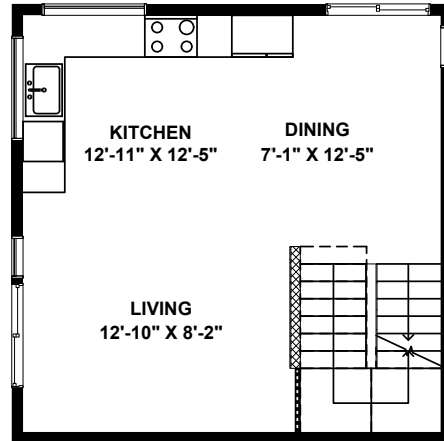

**8045H UNIT 8**

**1**

**2**

**3**

**4**

**8045H MARY AVE NW, SEATTLE, WA 98117**  
**APPROX 1332 SF | 2 BEDS | 1.75 BATHS | OPEN CONCEPT**

 Floor plans are provided for illustrative and general informational purposes only. In a continuing effort to improve our products and designs, final construction elevations, square footages, floor plan layouts and/or materials and colors may vary. Buyer to verify all information to their own satisfaction.

**Habitat for the Modern Life Form.**