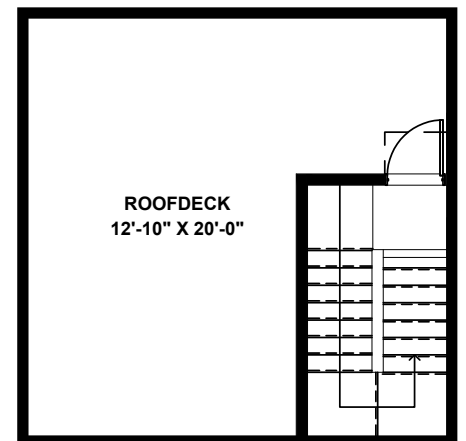

**8045H UNIT 8**

**1**

**2**

**3**

**4**

**8045H MARY AVE NW, SEATTLE, WA 98117**  
**APPROX 1332 SF | 2 BEDS | 1.75 BATHS | OPEN CONCEPT**

 Floor plans are provided for illustrative and general informational purposes only. In a continuing effort to improve our products and designs, final construction elevations, square footages, floor plan layouts and/or materials and colors may vary. Buyer to verify all information to their own satisfaction.