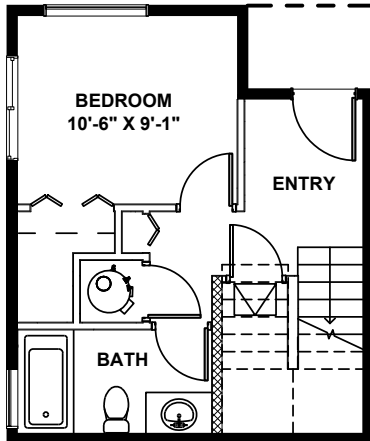

**8045H UNIT 8**

**1**

**2**

**3**

**4**

**8045H MARY AVE NW, SEATTLE, WA 98117**  
**APPROX 1332 SF | 2 BEDS | 1.75 BATHS | OPEN CONCEPT**

 Floor plans are provided for illustrative and general informational purposes only. In a continuing effort to improve our products and designs, final construction elevations, square footages, floor plan layouts and/or materials and colors may vary. Buyer to verify all information to their own satisfaction.

**Habitat for the Modern Life Form.**