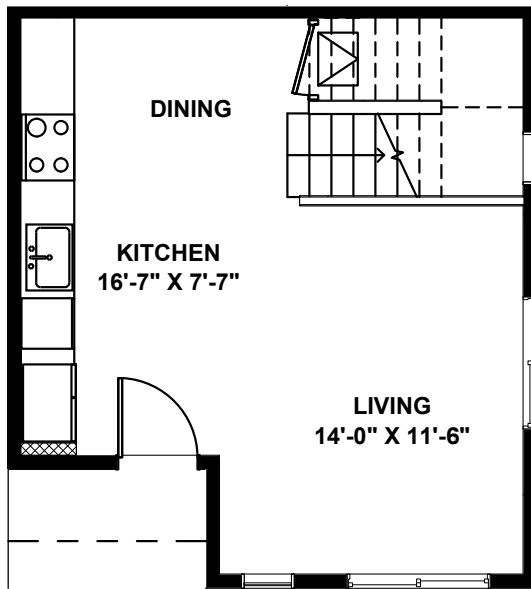

8049A UNIT 2

1

2

3

8049A MARY AVE NW, SEATTLE, WA 98117
APPROX 1188 SF | 2 BEDS | 1.75 BATHS | OPEN CONCEPT

 Floor plans are provided for illustrative and general informational purposes only. In a continuing effort to improve our products and designs, final construction elevations, square footages, floor plan layouts and/or materials and colors may vary. Buyer to verify all information to their own satisfaction.