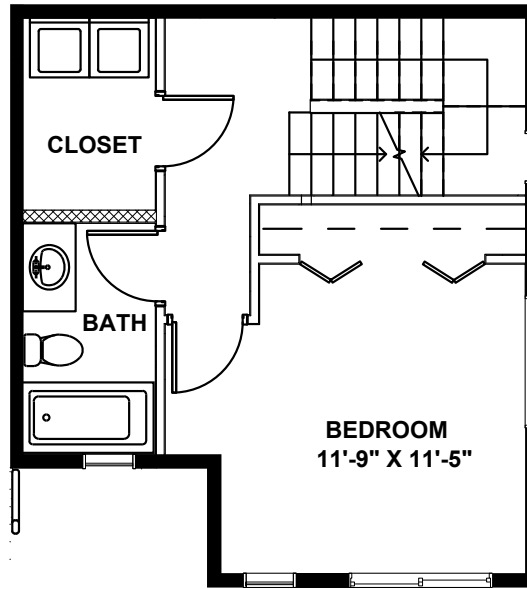

8049A UNIT 2

1

2

3

8049A MARY AVE NW, SEATTLE, WA 98117
APPROX 1188 SF | 2 BEDS | 1.75 BATHS | OPEN CONCEPT

 Floor plans are provided for illustrative and general informational purposes only. In a continuing effort to improve our products and designs, final construction elevations, square footages, floor plan layouts and/or materials and colors may vary. Buyer to verify all information to their own satisfaction.