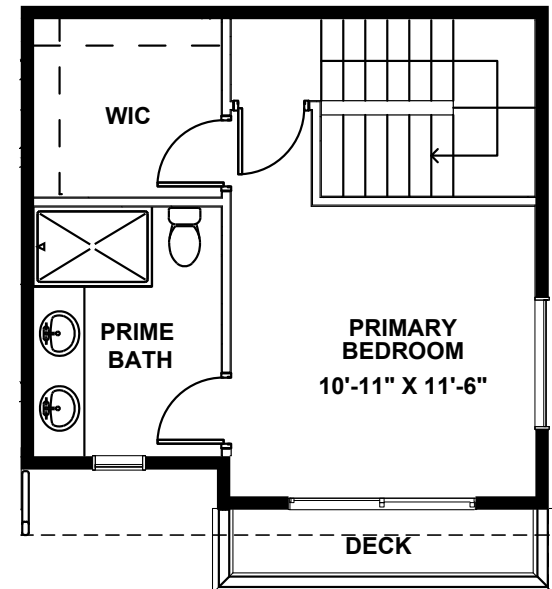

8049A UNIT 2

1

2

3

8049A MARY AVE NW, SEATTLE, WA 98117
APPROX 1188 SF | 2 BEDS | 1.75 BATHS | OPEN CONCEPT

 Floor plans are provided for illustrative and general informational purposes only. In a continuing effort to improve our products and designs, final construction elevations, square footages, floor plan layouts and/or materials and colors may vary. Buyer to verify all information to their own satisfaction.