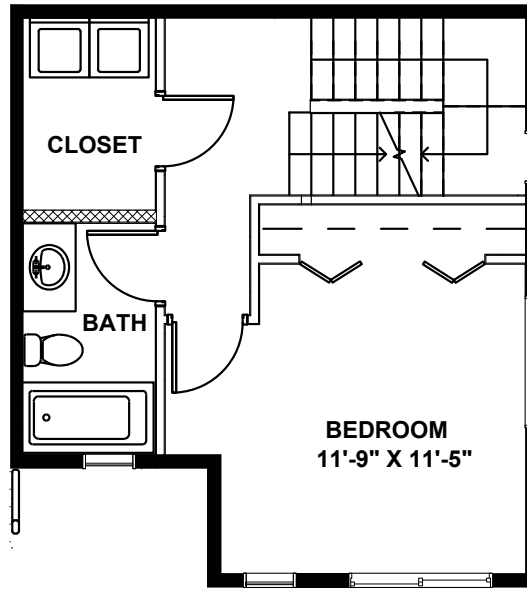

8049B UNIT 1

1

2

3

8049B MARY AVE NW, SEATTLE, WA 98117
APPROX 1185 SF | 2 BEDS | 1.75 BATHS | OPEN CONCEPT