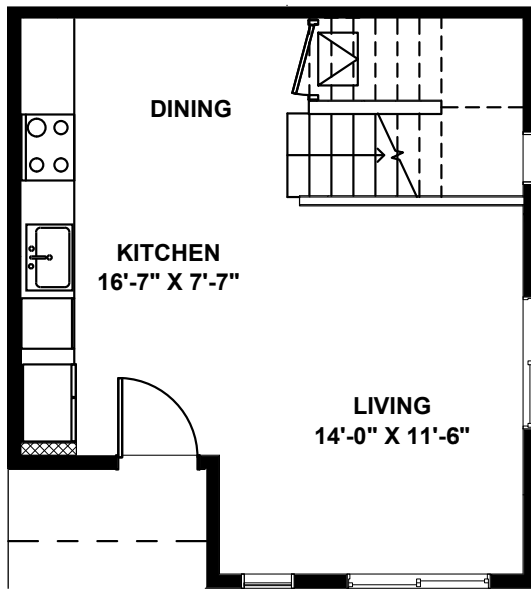

8049B UNIT 1

1

2

3

8049B MARY AVE NW, SEATTLE, WA 98117
APPROX 1185 SF | 2 BEDS | 1.75 BATHS | OPEN CONCEPT