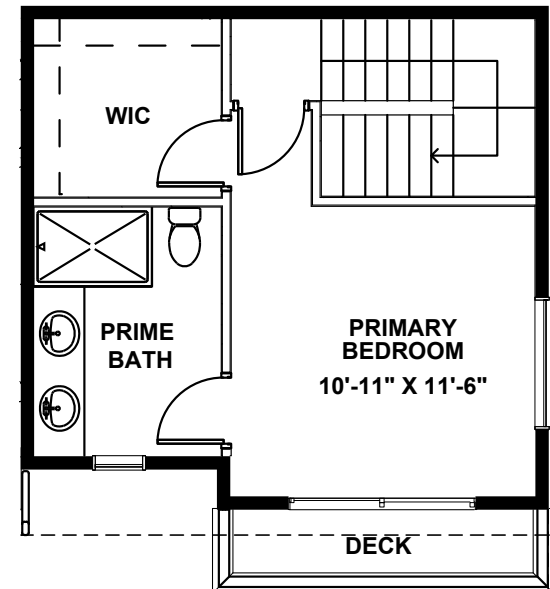

8049B UNIT 1

1

2

3

8049B MARY AVE NW, SEATTLE, WA 98117
APPROX 1185 SF | 2 BEDS | 1.75 BATHS | OPEN CONCEPT