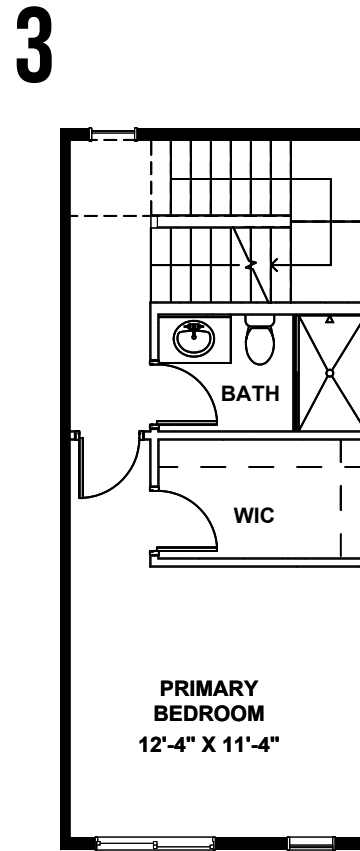

8049C UNIT 3

8049C MARY AVE NW, SEATTLE, WA 98117
APPROX 1226 SF | 2 BEDS | 1.75 BATHS | OPEN CONCEPT