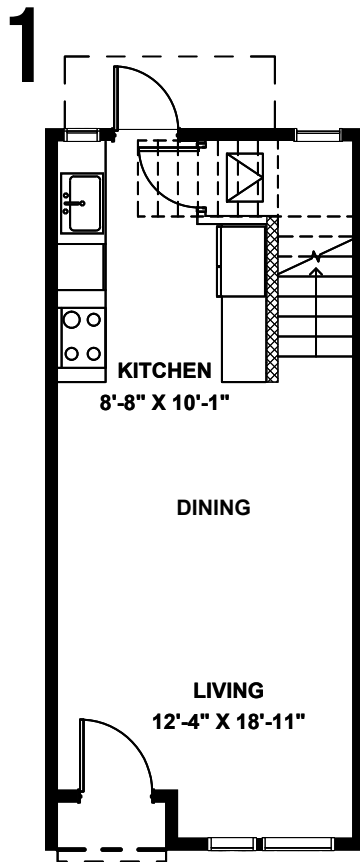

8049C UNIT 3

8049C MARY AVE NW, SEATTLE, WA 98117
APPROX 1226 SF | 2 BEDS | 1.75 BATHS | OPEN CONCEPT