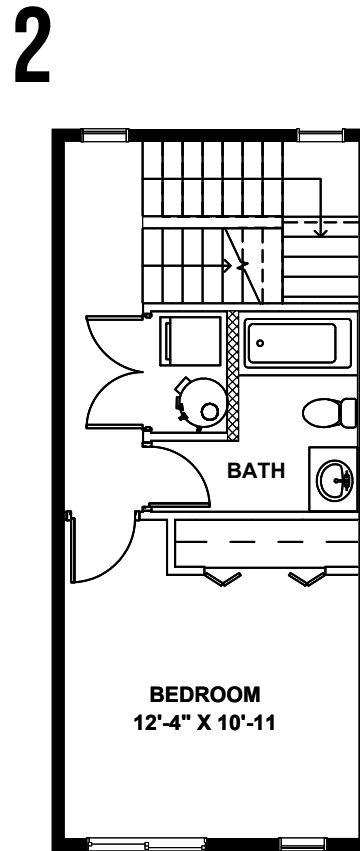

8049C UNIT 3

8049C MARY AVE NW, SEATTLE, WA 98117
APPROX 1226 SF | 2 BEDS | 1.75 BATHS | OPEN CONCEPT