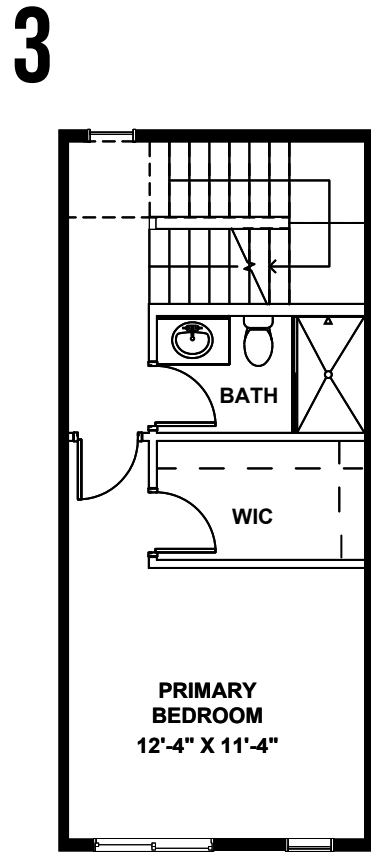

**8049F UNIT 6**

**8049F MARY AVE NW, SEATTLE, WA 98117**  
**APPROX 1226 SF | 2 BEDS | 1.75 BATHS | OPEN CONCEPT**

 Floor plans are provided for illustrative and general informational purposes only. In a continuing effort to improve our products and designs, final construction elevations, square footages, floor plan layouts and/or materials and colors may vary. Buyer to verify all information to their own satisfaction.