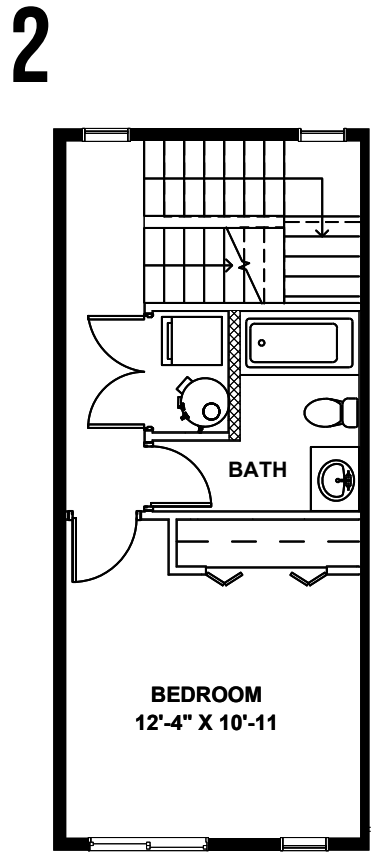

**8049F UNIT 6**

**8049F MARY AVE NW, SEATTLE, WA 98117**  
**APPROX 1226 SF | 2 BEDS | 1.75 BATHS | OPEN CONCEPT**

 Floor plans are provided for illustrative and general informational purposes only. In a continuing effort to improve our products and designs, final construction elevations, square footages, floor plan layouts and/or materials and colors may vary. Buyer to verify all information to their own satisfaction.