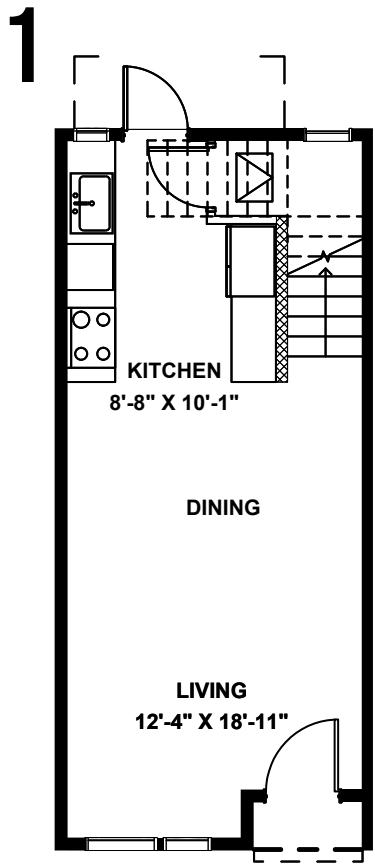

**8049F UNIT 6**

**8049F MARY AVE NW, SEATTLE, WA 98117**  
**APPROX 1226 SF | 2 BEDS | 1.75 BATHS | OPEN CONCEPT**

 Floor plans are provided for illustrative and general informational purposes only. In a continuing effort to improve our products and designs, final construction elevations, square footages, floor plan layouts and/or materials and colors may vary. Buyer to verify all information to their own satisfaction.