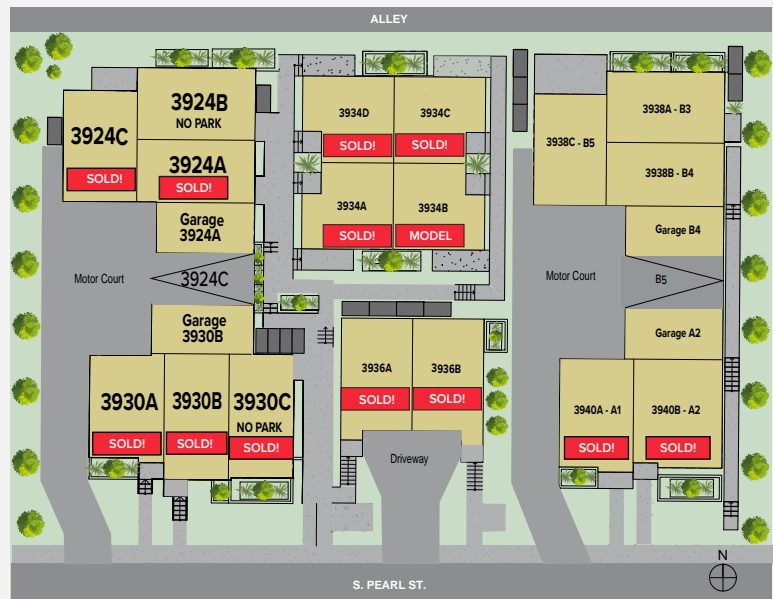

shelter HOMES

Habitat for the Modern Life Form.

PEARL

PRIVATE ROOFTOP DECKS!

3930-3940 S PEARL ST SEATTLE, WA 98118

PEARL

EXPLORE EXCITING COLUMBIA CITY!

A stylish and modern collection of 17, Four Star Built Green homes ranging in size from approx. 1,108-1,451 sq. ft and 1-car covered garages (per plan). Striking exterior design, flexible floor plans and the exciting buzz of Columbia City will accommodate a range of lifestyles & price points. This exclusive community offers privacy and beauty within a few blocks of all the amenities Columbia City has to offer. Easy commute via the Link Light Rail.

UNIT	APPROXSQFT	BD/BA	EXTRAS	STATUS
3930C	1174	2/1.75	Open concept, Rooftop deck	SOLD
3930B	1389	2/1.75	Open concept, Rooftop deck, Garage	SOLD
3930A	1276	2/1.75	Open concept, Rooftop deck, Garage	SOLD
3924B	1236	2/1.75	Open concept, Rooftop deck	\$649,900
3924A	1451	2/2.25	Open concept, Rooftop deck, Garage	SOLD
3924C	1394	2/1.75	Open concept, Rooftop deck, Parking	SOLD
3934 A	1131	2/2.25	Open concept, Rooftop deck	SOLD
3934 B	1131	2/2.25	Open concept, Rooftop deck	SOLD
3934 C	1108	2/2.25	Open concept, Rooftop deck	SOLD
3934 D	1108	2/2.25	Open concept, Rooftop deck	SOLD
3936 A	1257	2/2.25	Open concept, Rooftop deck, Garage	SOLD
3936 B	1252	2/2.25	Open concept, Rooftop deck, Garage	SOLD
3940A - A1	1285	2/2.25	Open concept, Rooftop deck	SOLD
3940B - A2	1535	3/2.25	Open concept, Rooftop deck, Garage	SOLD
3938A - B3	1222	2/1.75	Open concept, Rooftop deck	COMING SOON!
3938B - B4	1433	2/2.25	Open concept, Rooftop deck, Garage	\$844,900
3938C - B5	1357	2/1.75	Open concept, Rooftop deck, Parking	COMING SOON!