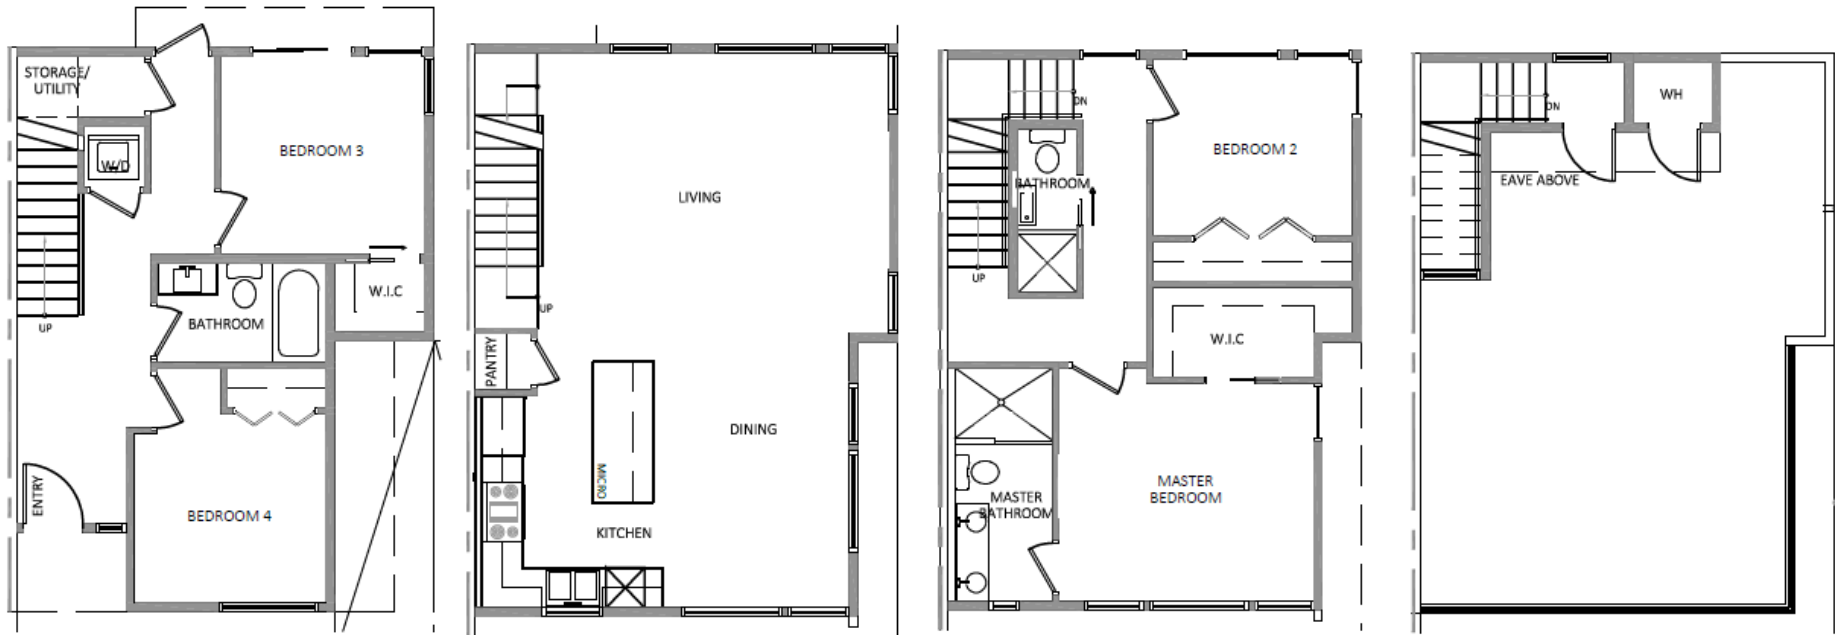

1528A

1

2

3

4

1528A NW 62ND ST, SEATTLE, WA 98107
APPROX 1784 SF | 4 BEDS | 2.50 BATHS | OPEN CONCEPT

Floor plans are provided for illustrative and general informational purposes only. In a continuing effort to improve our products and designs, final construction elevations, square footages, floor plan layouts and/or materials and colors may vary. Buyer to verify all information to their own satisfaction.

Habitat for the Modern Life Form.