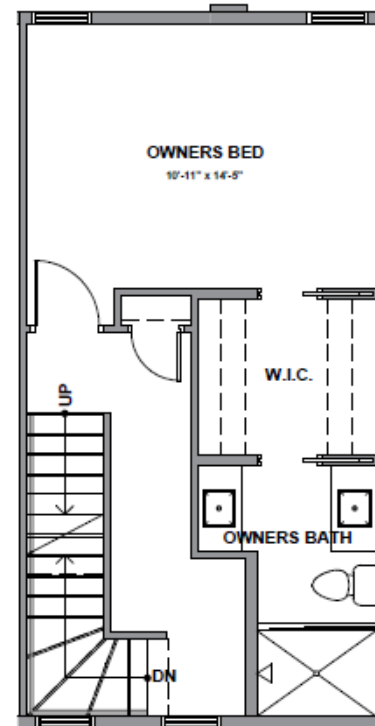

Level 1

Level 2

Level 3

Rooftop Deck

3938C S Pearl Street, Seattle, WA 98118
 Approx 1357 SF | 2 Beds | 1.75 Baths | Rooftop Deck

Floor plans are provided for illustrative and general informational purposes only. In a continuing effort to improve our products and designs, final construction elevations, square footages, floor plan layouts and/or materials and colors may vary. Buyer to verify all information to their own satisfaction.