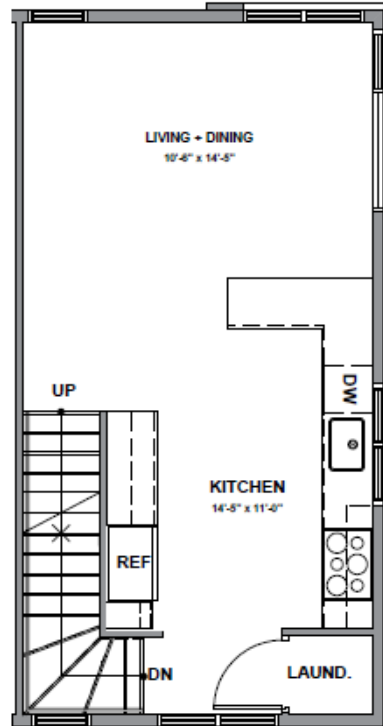

Level 1

Level 2

Level 3

Rooftop Deck

3938C S Pearl Street, Seattle, WA 98118
 Approx 1357 SF | 2 Beds | 1.75 Baths | Rooftop Deck

Floor plans are provided for illustrative and general informational purposes only. In a continuing effort to improve our products and designs, final construction elevations, square footages, floor plan layouts and/or materials and colors may vary. Buyer to verify all information to their own satisfaction.

Habitat for the Modern Life Form.