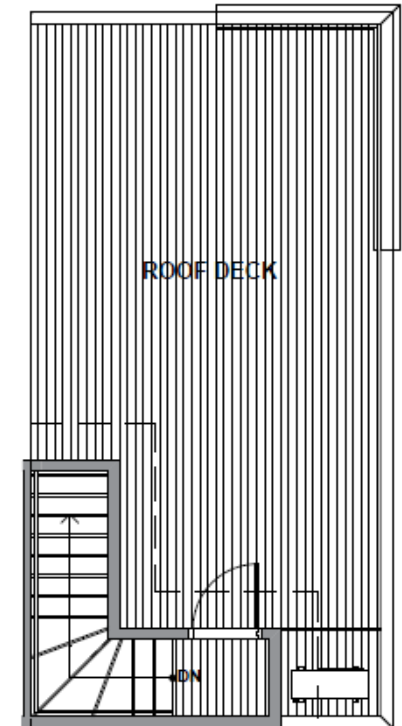

Level 1

Level 2

Level 3

Rooftop Deck

3938C S Pearl Street, Seattle, WA 98118
 Approx 1357 SF | 2 Beds | 1.75 Baths | Rooftop Deck

Floor plans are provided for illustrative and general informational purposes only. In a continuing effort to improve our products and designs, final construction elevations, square footages, floor plan layouts and/or materials and colors may vary. Buyer to verify all information to their own satisfaction.

Habitat for the Modern Life Form.