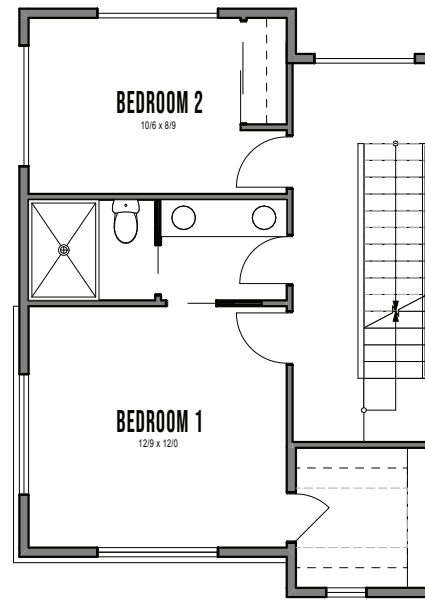

WILLOW
SEATTLE

info@shelterhs.com | 206.486.9209 | shelterhomeseattle.com

UNIT B8

1

2

3

4

8335A 12TH AVE NW SEATTLE, WA 98117
APPROX 1742 SF | 4 BEDS | 2.25 BATHS | ROOF DECK | OPEN CONCEPT

Floor plans are provided for illustrative and general informational purposes only. In a continuing effort to improve our products and designs, final construction elevations, square footages, floor plan layouts and/or materials and colors may vary. Buyer to verify all information to their own satisfaction.