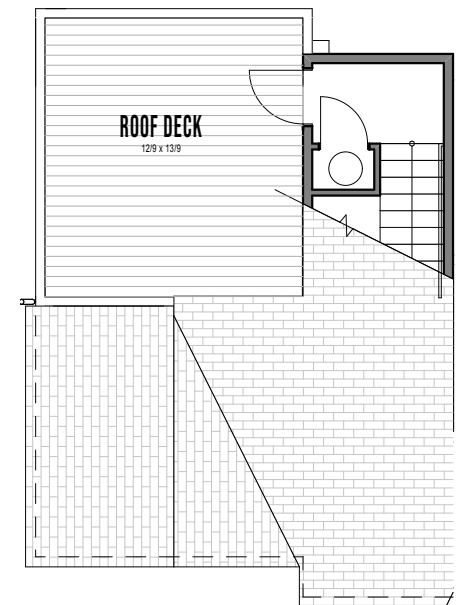

WILLOW
SEATTLE

info@shelterhs.com | 206.486.9209 | shelterhomeseattle.com

UNIT B8

1

2

3

4

8335A 12TH AVE NW SEATTLE, WA 98117
APPROX 1742 SF | 4 BEDS | 2.25 BATHS | ROOF DECK | OPEN CONCEPT

Floor plans are provided for illustrative and general informational purposes only. In a continuing effort to improve our products and designs, final construction elevations, square footages, floor plan layouts and/or materials and colors may vary. Buyer to verify all information to their own satisfaction.