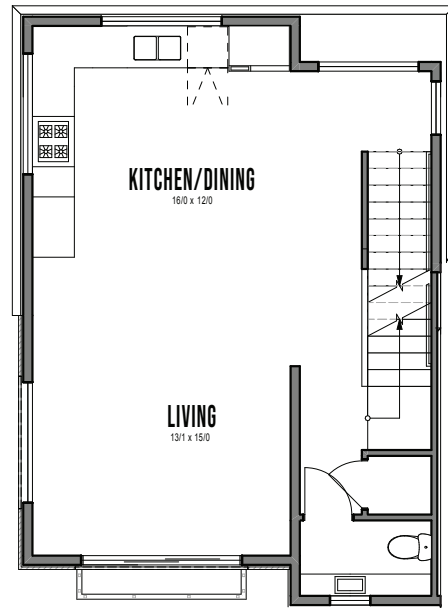

WILLOW
SEATTLE

info@shelterhs.com | 206.486.9209 | shelterhomeseattle.com

UNIT B8

1

2

3

4

8335A 12TH AVE NW SEATTLE, WA 98117
APPROX 1742 SF | 4 BEDS | 2.25 BATHS | ROOF DECK | OPEN CONCEPT

Floor plans are provided for illustrative and general informational purposes only. In a continuing effort to improve our products and designs, final construction elevations, square footages, floor plan layouts and/or materials and colors may vary. Buyer to verify all information to their own satisfaction.

Habitat for the Modern Life Form.