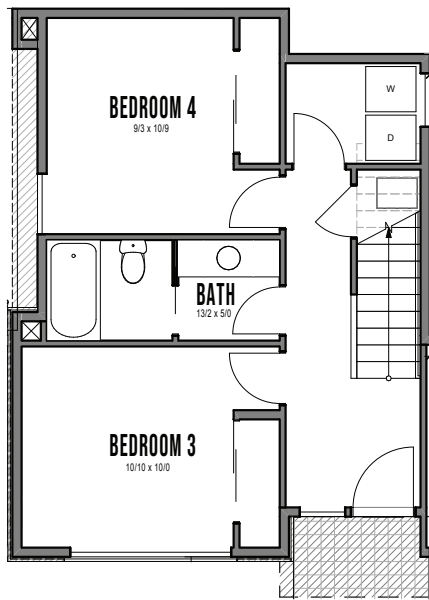

WILLOW
SEATTLE

info@shelterhs.com | 206.486.9209 | shelterhomeseattle.com

UNIT B8

1

2

3

4

8335A 12TH AVE NW SEATTLE, WA 98117
APPROX 1742 SF | 4 BEDS | 2.25 BATHS | ROOF DECK | OPEN CONCEPT

Floor plans are provided for illustrative and general informational purposes only. In a continuing effort to improve our products and designs, final construction elevations, square footages, floor plan layouts and/or materials and colors may vary. Buyer to verify all information to their own satisfaction.

Habitat for the Modern Life Form.