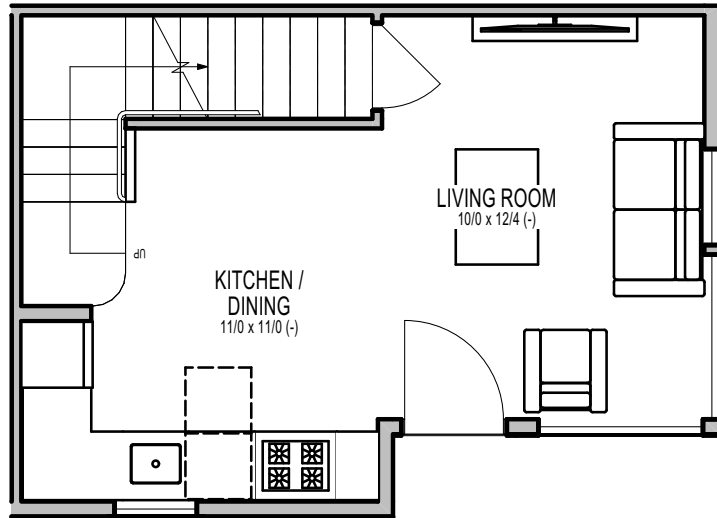

UNIT 41

1

2

9215B DENSMORE AVE N, SEATTLE, WA 98103
APPROX 685 SF | 2 BEDS | 1 BATH | BALCONY

Floor plans are provided for illustrative and general informational purposes only. In a continuing effort to improve our products and designs, final construction elevations, square footages, floor plan layouts and/or materials and colors may vary. Buyer to verify all information to their own satisfaction.

Habitat for the Modern Life Form.