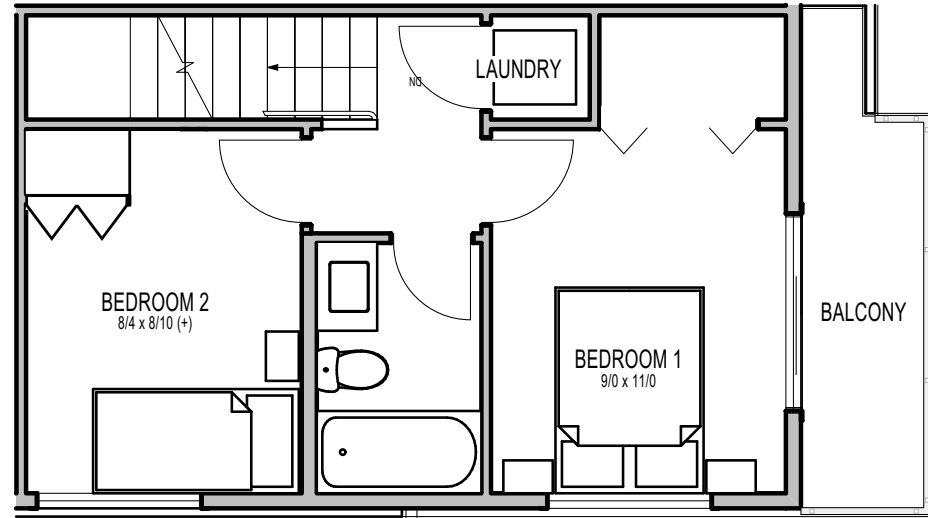

UNIT 41

1

2

9215B DENSMORE AVE N, SEATTLE, WA 98103
APPROX 685 SF | 2 BEDS | 1 BATH | BALCONY

Floor plans are provided for illustrative and general informational purposes only. In a continuing effort to improve our products and designs, final construction elevations, square footages, floor plan layouts and/or materials and colors may vary. Buyer to verify all information to their own satisfaction.

Habitat for the Modern Life Form.