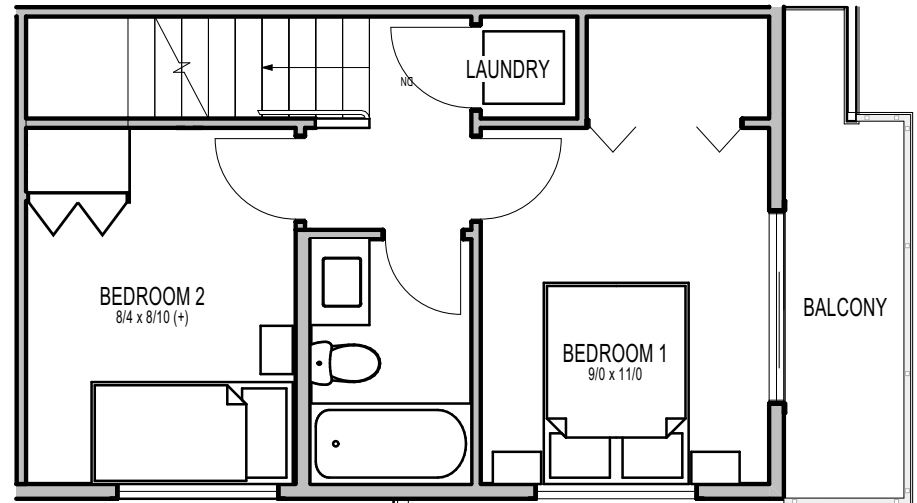

UNIT 45

1

2

9219B DENSMORE AVE N, SEATTLE, WA 98103
APPROX 685 SF | 2 BEDS | 1 BATH | BALCONY