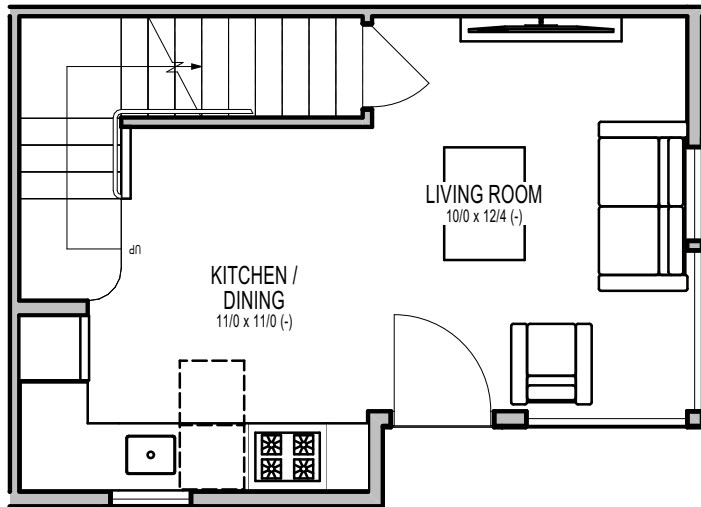

UNIT 45

1

2

9219B DENSMORE AVE N, SEATTLE, WA 98103
APPROX 685 SF | 2 BEDS | 1 BATH | BALCONY