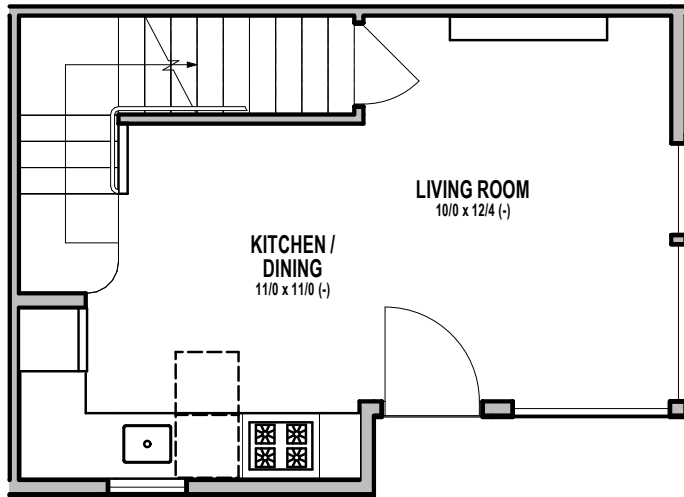

UNIT 33

1

2

9209B DENSMORE AVE N, SEATTLE, WA 98103
APPROX 685 SF | 2 BEDS | 1 BATH | BALCONY