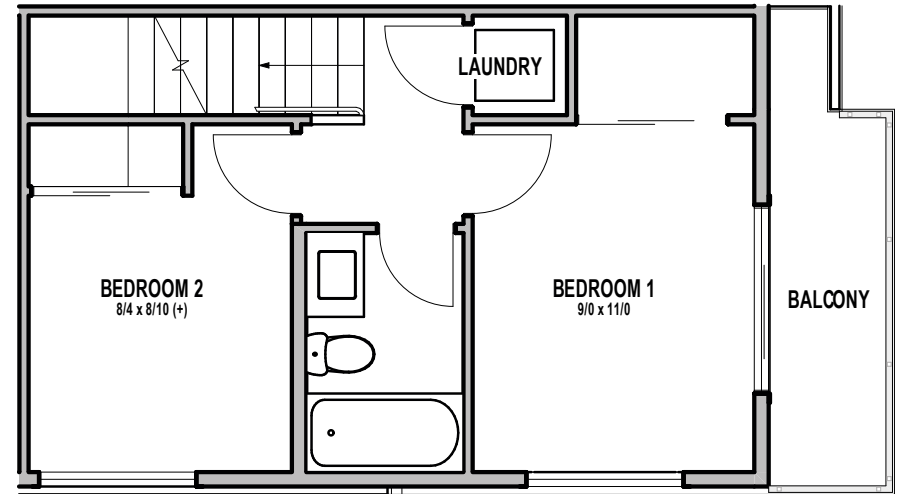

UNIT 33

1

2

9209B DENSMORE AVE N, SEATTLE, WA 98103
APPROX 685 SF | 2 BEDS | 1 BATH | BALCONY