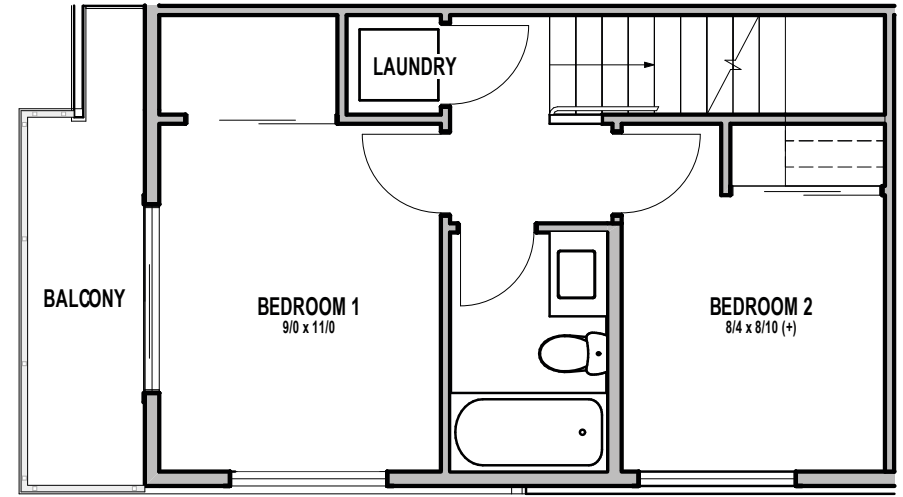

UNIT 38

1

2

9211B DENSMORE AVE N, SEATTLE, WA 98103
APPROX 685 SF | 2 BEDS | 1 BATH | BALCONY