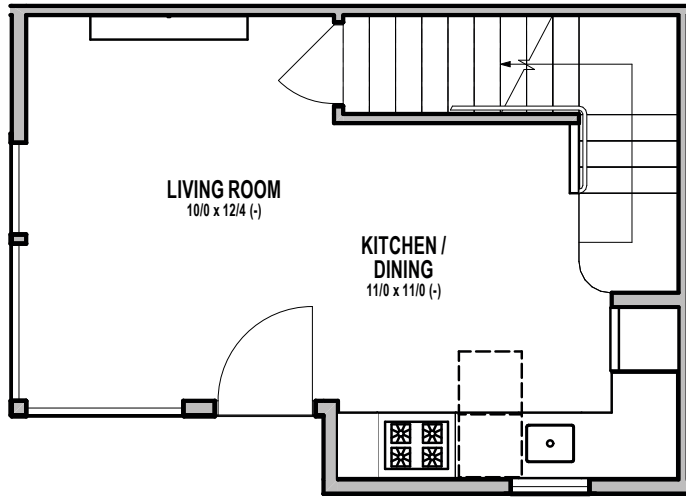

UNIT 38

1

2

9211B DENSMORE AVE N, SEATTLE, WA 98103
APPROX 685 SF | 2 BEDS | 1 BATH | BALCONY