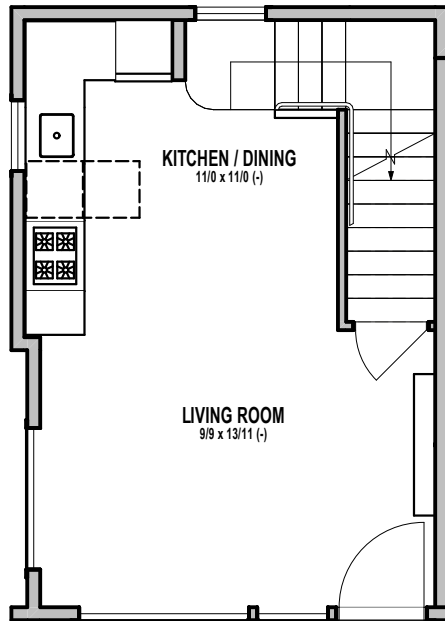

UNIT 57

1

2

9229A DENSMORE AVE N, SEATTLE, WA 98103
APPROX 700 SF | 2 BEDS | 1 BATH | BALCONY

Habitat for the Modern Life Form.

 Floor plans are provided for illustrative and general informational purposes only. In a continuing effort to improve our products and designs, final construction elevations, square footages, floor plan layouts and/or materials and colors may vary. Buyer to verify all information to their own satisfaction.