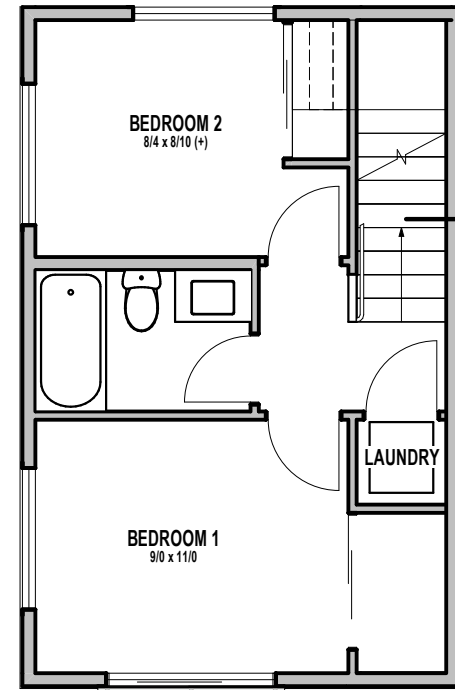

UNIT 57

1

2

9229A DENSMORE AVE N, SEATTLE, WA 98103
APPROX 700 SF | 2 BEDS | 1 BATH | BALCONY

Habitat for the Modern Life Form.

 Floor plans are provided for illustrative and general informational purposes only. In a continuing effort to improve our products and designs, final construction elevations, square footages, floor plan layouts and/or materials and colors may vary. Buyer to verify all information to their own satisfaction.