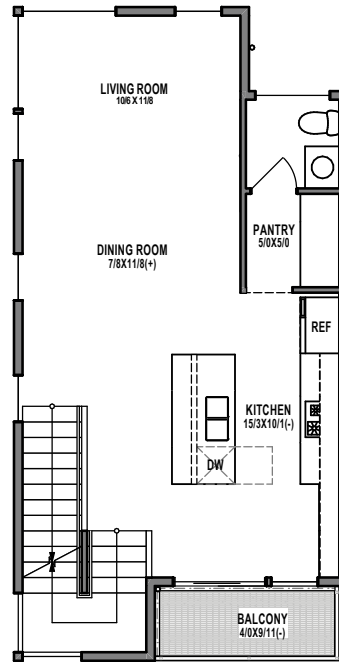

## UNIT 1

1

2

3

4

1313 31ST AVE S, SEATTLE, WA 98144

APPROX 1760 SF | 3 BEDS | 2.25 BATHS | 1 FLEX | PARTY ROOM | OPEN CONCEPT

Floor plans are provided for illustrative and general informational purposes only. In a continuing effort to improve our products and designs, final construction elevations, square footages, floor plan layouts and/or materials and colors may vary. Buyer to verify all information to their own satisfaction.

Habitat for the Modern Life Form.