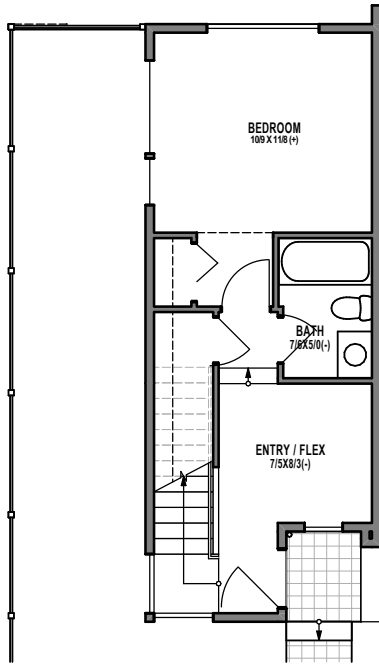

## UNIT 1

1

2

3

4

1313 31ST AVE S, SEATTLE, WA 98144

APPROX 1760 SF | 3 BEDS | 2.25 BATHS | 1 FLEX | PARTY ROOM | OPEN CONCEPT

Floor plans are provided for illustrative and general informational purposes only. In a continuing effort to improve our products and designs, final construction elevations, square footages, floor plan layouts and/or materials and colors may vary. Buyer to verify all information to their own satisfaction.

Habitat for the Modern Life Form.