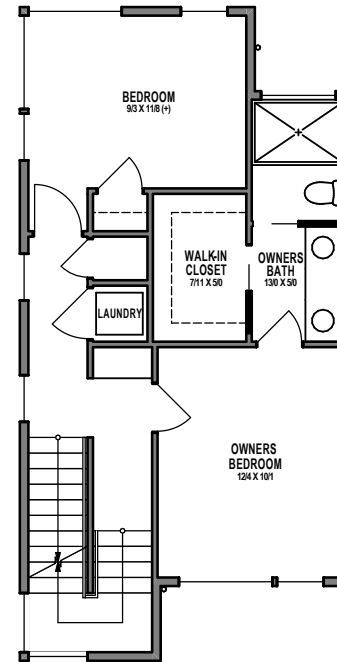

## UNIT 1

1

2

3

4

1313 31ST AVE S, SEATTLE, WA 98144

APPROX 1760 SF | 3 BEDS | 2.25 BATHS | 1 FLEX | PARTY ROOM | OPEN CONCEPT

Floor plans are provided for illustrative and general informational purposes only. In a continuing effort to improve our products and designs, final construction elevations, square footages, floor plan layouts and/or materials and colors may vary. Buyer to verify all information to their own satisfaction.

Habitat for the Modern Life Form.