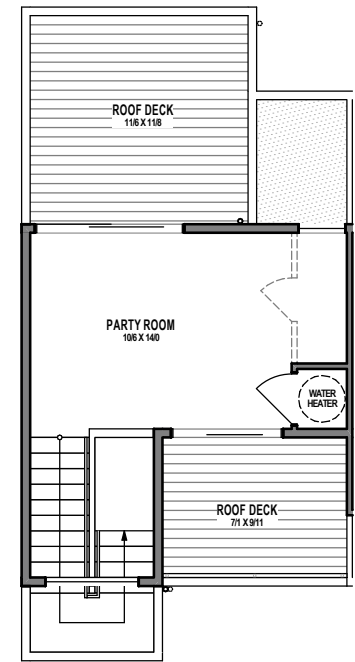

## UNIT 1

1

2

3

4

1313 31ST AVE S, SEATTLE, WA 98144

APPROX 1760 SF | 3 BEDS | 2.25 BATHS | 1 FLEX | PARTY ROOM | OPEN CONCEPT

Floor plans are provided for illustrative and general informational purposes only. In a continuing effort to improve our products and designs, final construction elevations, square footages, floor plan layouts and/or materials and colors may vary. Buyer to verify all information to their own satisfaction.

Habitat for the Modern Life Form.