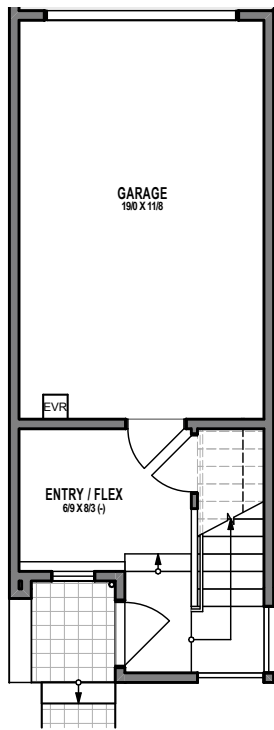

## UNIT 2

1

2

3

4

1311 31ST AVE S, SEATTLE, WA 98144

APPROX 1515 SF | 2 BEDS | 2.25 BATHS | 1 FLEX | PARTY ROOM | OPEN CONCEPT

Floor plans are provided for illustrative and general informational purposes only. In a continuing effort to improve our products and designs, final construction elevations, square footages, floor plan layouts and/or materials and colors may vary. Buyer to verify all information to their own satisfaction.