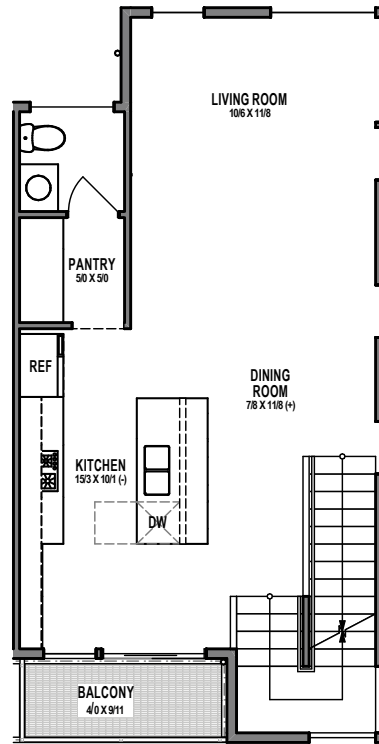

## UNIT 2

1

2

3

4

1311 31ST AVE S, SEATTLE, WA 98144

APPROX 1515 SF | 2 BEDS | 2.25 BATHS | 1 FLEX | PARTY ROOM | OPEN CONCEPT

Floor plans are provided for illustrative and general informational purposes only. In a continuing effort to improve our products and designs, final construction elevations, square footages, floor plan layouts and/or materials and colors may vary. Buyer to verify all information to their own satisfaction.

Habitat for the Modern Life Form.