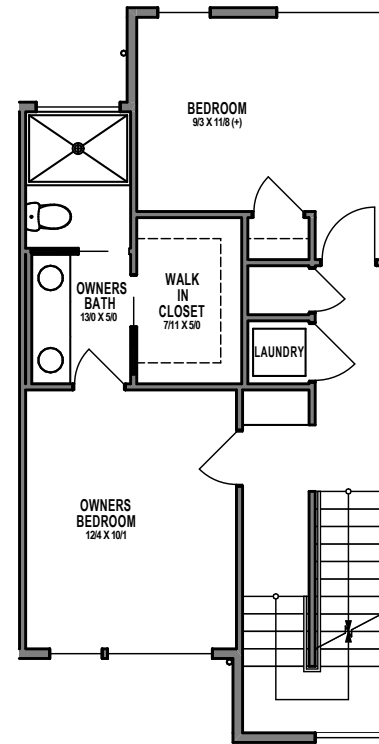

## UNIT 2

1

2

3

4

1311 31ST AVE S, SEATTLE, WA 98144

APPROX 1515 SF | 2 BEDS | 2.25 BATHS | 1 FLEX | PARTY ROOM | OPEN CONCEPT

Floor plans are provided for illustrative and general informational purposes only. In a continuing effort to improve our products and designs, final construction elevations, square footages, floor plan layouts and/or materials and colors may vary. Buyer to verify all information to their own satisfaction.

Habitat for the Modern Life Form.