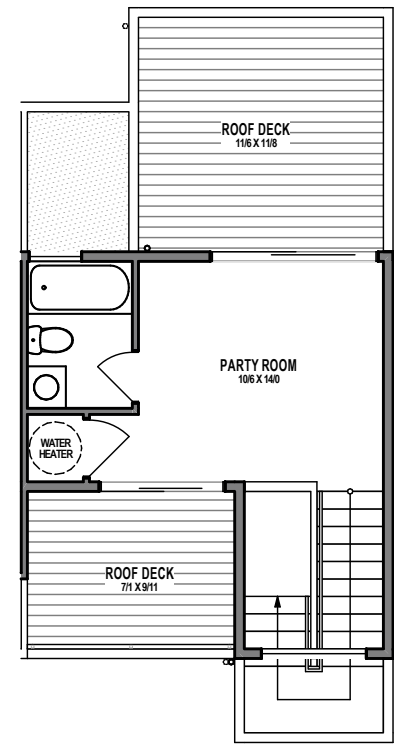

## UNIT 2

1

2

3

4

1311 31ST AVE S, SEATTLE, WA 98144

APPROX 1515 SF | 2 BEDS | 2.25 BATHS | 1 FLEX | PARTY ROOM | OPEN CONCEPT

Floor plans are provided for illustrative and general informational purposes only. In a continuing effort to improve our products and designs, final construction elevations, square footages, floor plan layouts and/or materials and colors may vary. Buyer to verify all information to their own satisfaction.

Habitat for the Modern Life Form.