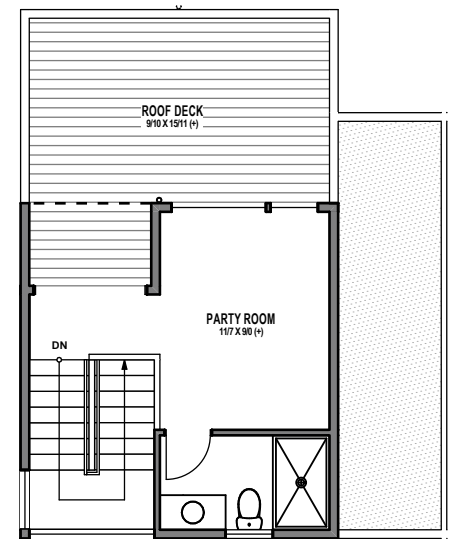

UNIT 3

1

2

3

4

1309 31ST AVE S, SEATTLE, WA 98144

APPROX 1793 SF | 3 BEDS | 3 BATHS | PARTY ROOM | OPEN CONCEPT

Floor plans are provided for illustrative and general informational purposes only. In a continuing effort to improve our products and designs, final construction elevations, square footages, floor plan layouts and/or materials and colors may vary. Buyer to verify all information to their own satisfaction.

Habitat for the Modern Life Form.