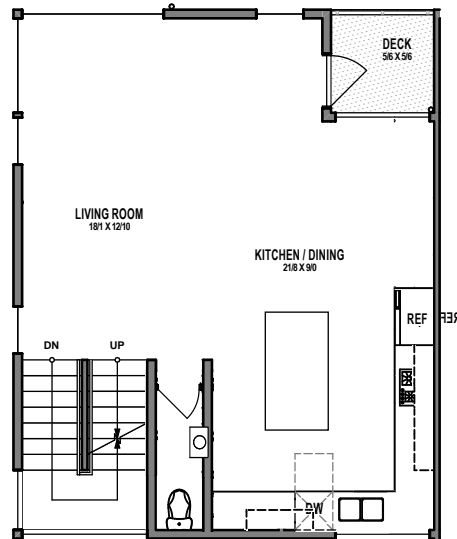

UNIT 3

1

2

3

4

1309 31ST AVE S, SEATTLE, WA 98144

APPROX 1793 SF | 3 BEDS | 3 BATHS | PARTY ROOM | OPEN CONCEPT

Floor plans are provided for illustrative and general informational purposes only. In a continuing effort to improve our products and designs, final construction elevations, square footages, floor plan layouts and/or materials and colors may vary. Buyer to verify all information to their own satisfaction.

Habitat for the Modern Life Form.