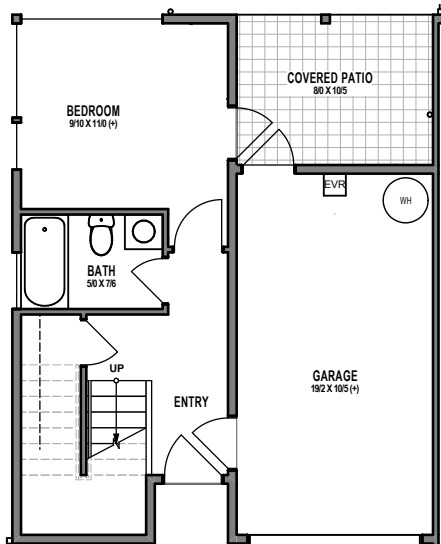

UNIT 3

1

2

3

4

1309 31ST AVE S, SEATTLE, WA 98144

APPROX 1793 SF | 3 BEDS | 3 BATHS | PARTY ROOM | OPEN CONCEPT

Floor plans are provided for illustrative and general informational purposes only. In a continuing effort to improve our products and designs, final construction elevations, square footages, floor plan layouts and/or materials and colors may vary. Buyer to verify all information to their own satisfaction.

Habitat for the Modern Life Form.