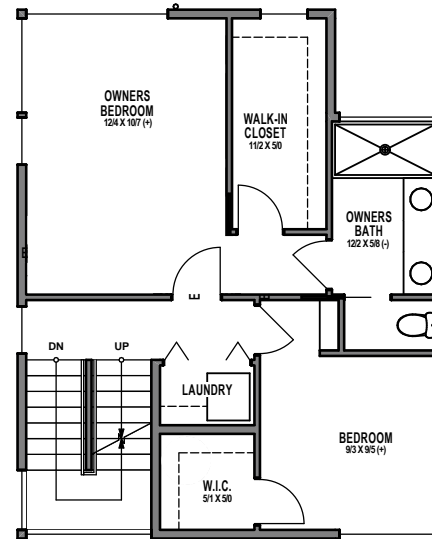

UNIT 3

1

2

3

4

1309 31ST AVE S, SEATTLE, WA 98144

APPROX 1793 SF | 3 BEDS | 3 BATHS | PARTY ROOM | OPEN CONCEPT

Floor plans are provided for illustrative and general informational purposes only. In a continuing effort to improve our products and designs, final construction elevations, square footages, floor plan layouts and/or materials and colors may vary. Buyer to verify all information to their own satisfaction.

Habitat for the Modern Life Form.