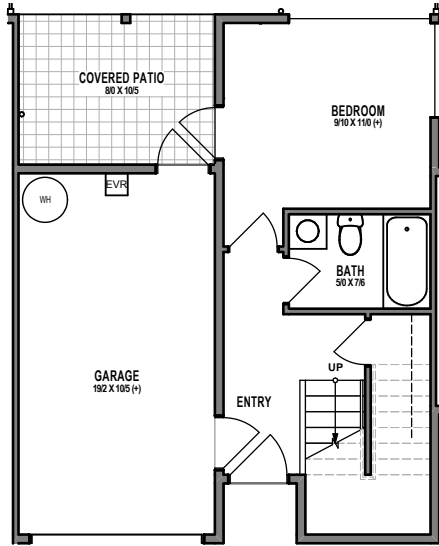

UNIT 4

1

2

3

4

1307 31ST AVE S, SEATTLE, WA 98144
APPROX 1791 SF | 3 BEDS | 3 BATHS | PARTY ROOM | OPEN CONCEPT