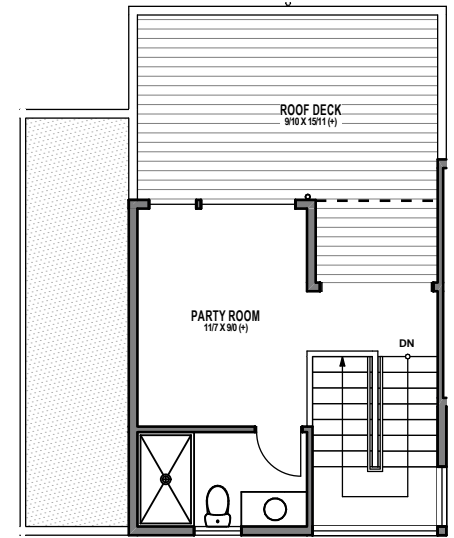

UNIT 4

1

2

3

4

1307 31ST AVE S, SEATTLE, WA 98144
APPROX 1791 SF | 3 BEDS | 3 BATHS | PARTY ROOM | OPEN CONCEPT