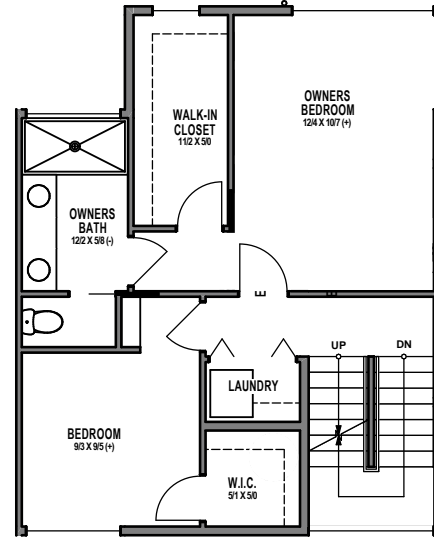

UNIT 4

1

2

3

4

1307 31ST AVE S, SEATTLE, WA 98144
APPROX 1791 SF | 3 BEDS | 3 BATHS | PARTY ROOM | OPEN CONCEPT