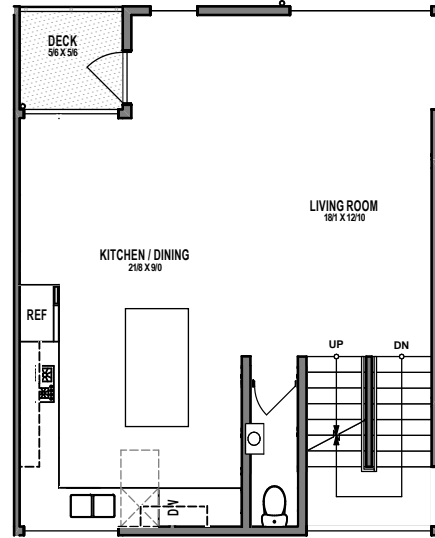

UNIT 4

1

2

3

4

1307 31ST AVE S, SEATTLE, WA 98144
APPROX 1791 SF | 3 BEDS | 3 BATHS | PARTY ROOM | OPEN CONCEPT