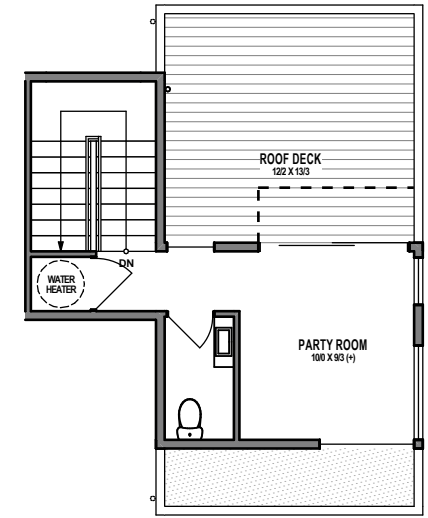

## UNIT 5

1

2

3

4

1305 31ST AVE S, SEATTLE, WA 98144

APPROX 1673 SF | 3 BEDS | 2.25 BATHS | PARTY ROOM | OPEN CONCEPT

Floor plans are provided for illustrative and general informational purposes only. In a continuing effort to improve our products and designs, final construction elevations, square footages, floor plan layouts and/or materials and colors may vary. Buyer to verify all information to their own satisfaction.

Habitat for the Modern Life Form.