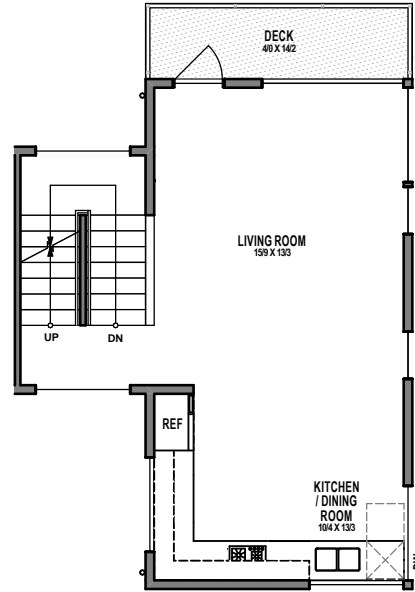

## UNIT 5

1

2

3

4

1305 31ST AVE S, SEATTLE, WA 98144

APPROX 1673 SF | 3 BEDS | 2.25 BATHS | PARTY ROOM | OPEN CONCEPT

Floor plans are provided for illustrative and general informational purposes only. In a continuing effort to improve our products and designs, final construction elevations, square footages, floor plan layouts and/or materials and colors may vary. Buyer to verify all information to their own satisfaction.

Habitat for the Modern Life Form.