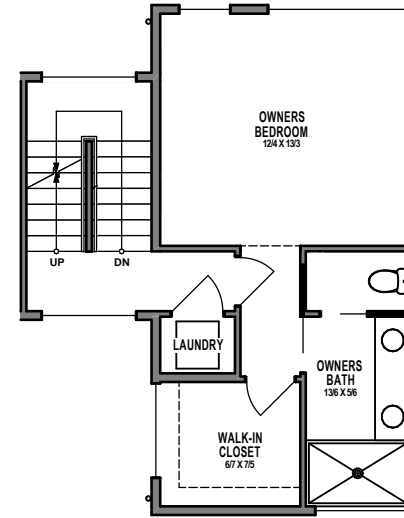

## UNIT 5

1

2

3

4

1305 31ST AVE S, SEATTLE, WA 98144

APPROX 1673 SF | 3 BEDS | 2.25 BATHS | PARTY ROOM | OPEN CONCEPT

Floor plans are provided for illustrative and general informational purposes only. In a continuing effort to improve our products and designs, final construction elevations, square footages, floor plan layouts and/or materials and colors may vary. Buyer to verify all information to their own satisfaction.

Habitat for the Modern Life Form.