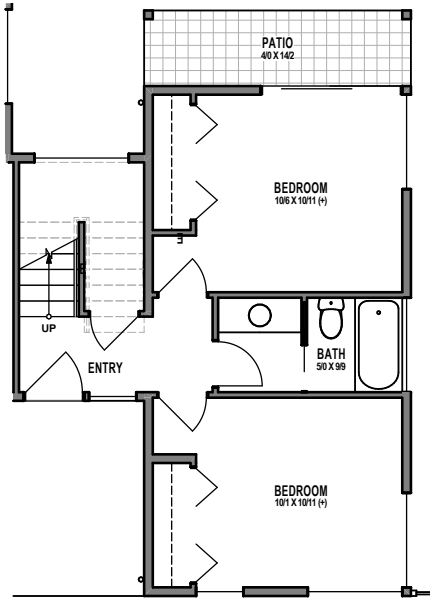

## UNIT 5

1

2

3

4

1305 31ST AVE S, SEATTLE, WA 98144

APPROX 1673 SF | 3 BEDS | 2.25 BATHS | PARTY ROOM | OPEN CONCEPT

Floor plans are provided for illustrative and general informational purposes only. In a continuing effort to improve our products and designs, final construction elevations, square footages, floor plan layouts and/or materials and colors may vary. Buyer to verify all information to their own satisfaction.

Habitat for the Modern Life Form.