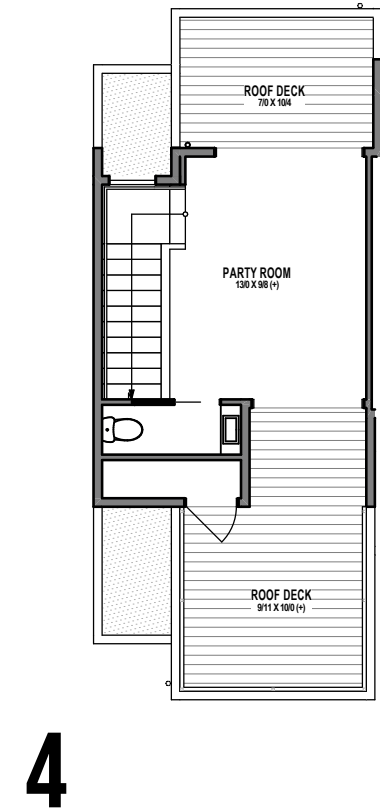

UNIT 6

1301E 31ST AVE S, SEATTLE, WA 98144

APPROX 1836 SF | 3 BEDS | 2.25 BATHS | 1 NOOK | PARTY ROOM | OPEN CONCEPT

 Floor plans are provided for illustrative and general informational purposes only. In a continuing effort to improve our products and designs, final construction elevations, square footages, floor plan layouts and/or materials and colors may vary. Buyer to verify all information to their own satisfaction.