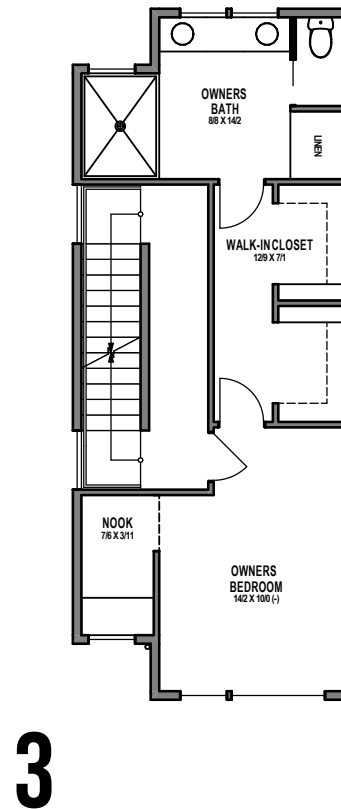

UNIT 6

1301E 31ST AVE S, SEATTLE, WA 98144

APPROX 1836 SF | 3 BEDS | 2.25 BATHS | 1 NOOK | PARTY ROOM | OPEN CONCEPT

 Floor plans are provided for illustrative and general informational purposes only. In a continuing effort to improve our products and designs, final construction elevations, square footages, floor plan layouts and/or materials and colors may vary. Buyer to verify all information to their own satisfaction.

Habitat for the Modern Life Form.