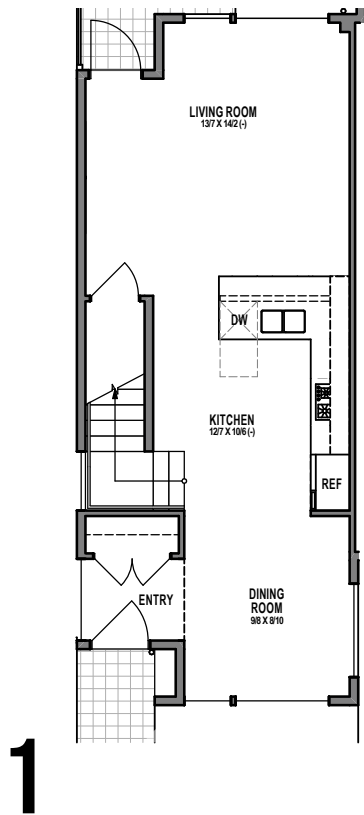

UNIT 6

1301E 31ST AVE S, SEATTLE, WA 98144

APPROX 1836 SF | 3 BEDS | 2.25 BATHS | 1 NOOK | PARTY ROOM | OPEN CONCEPT

 Floor plans are provided for illustrative and general informational purposes only. In a continuing effort to improve our products and designs, final construction elevations, square footages, floor plan layouts and/or materials and colors may vary. Buyer to verify all information to their own satisfaction.

Habitat for the Modern Life Form.