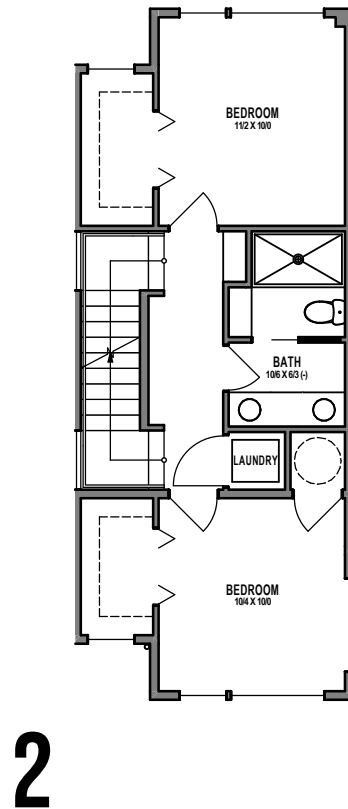

UNIT 6

1301E 31ST AVE S, SEATTLE, WA 98144

APPROX 1836 SF | 3 BEDS | 2.25 BATHS | 1 NOOK | PARTY ROOM | OPEN CONCEPT

 Floor plans are provided for illustrative and general informational purposes only. In a continuing effort to improve our products and designs, final construction elevations, square footages, floor plan layouts and/or materials and colors may vary. Buyer to verify all information to their own satisfaction.

Habitat for the Modern Life Form.