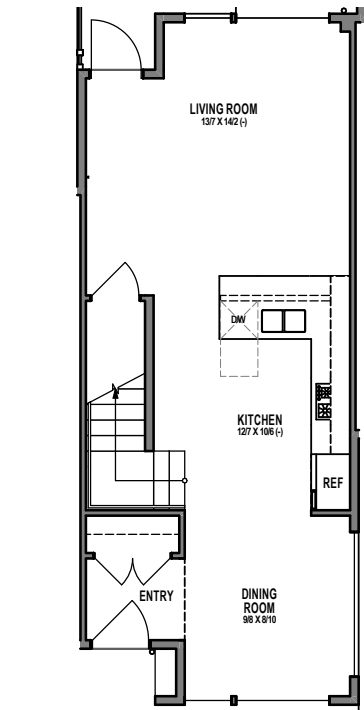

UNIT 8

1

2

3

4

1301C 31ST AVE S, SEATTLE, WA 98144

APPROX 1834 SF | 3 BEDS | 2.25 BATHS | PARTY ROOM | OPEN CONCEPT

Floor plans are provided for illustrative and general informational purposes only. In a continuing effort to improve our products and designs, final construction elevations, square footages, floor plan layouts and/or materials and colors may vary. Buyer to verify all information to their own satisfaction.

Habitat for the Modern Life Form.