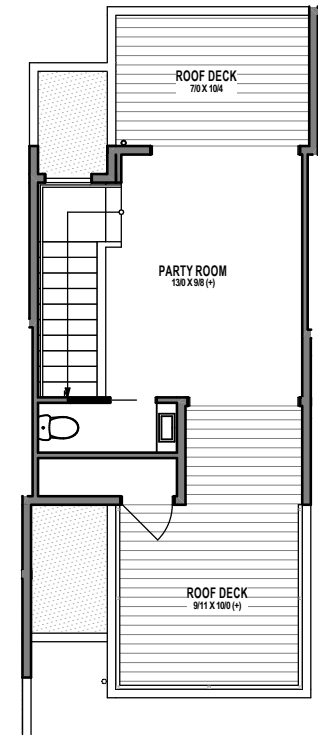

UNIT 8

1

2

3

4

1301C 31ST AVE S, SEATTLE, WA 98144

APPROX 1834 SF | 3 BEDS | 2.25 BATHS | PARTY ROOM | OPEN CONCEPT

Floor plans are provided for illustrative and general informational purposes only. In a continuing effort to improve our products and designs, final construction elevations, square footages, floor plan layouts and/or materials and colors may vary. Buyer to verify all information to their own satisfaction.

Habitat for the Modern Life Form.