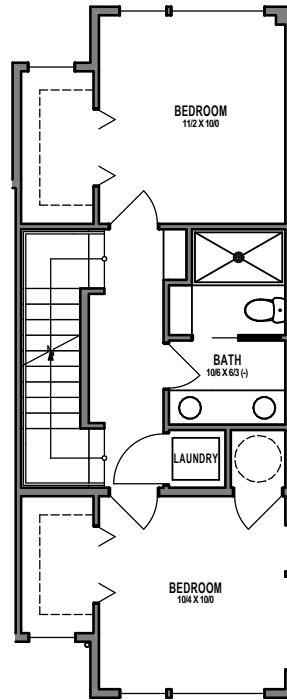

UNIT 8

1

2

3

4

1301C 31ST AVE S, SEATTLE, WA 98144

APPROX 1834 SF | 3 BEDS | 2.25 BATHS | PARTY ROOM | OPEN CONCEPT

Floor plans are provided for illustrative and general informational purposes only. In a continuing effort to improve our products and designs, final construction elevations, square footages, floor plan layouts and/or materials and colors may vary. Buyer to verify all information to their own satisfaction.

Habitat for the Modern Life Form.