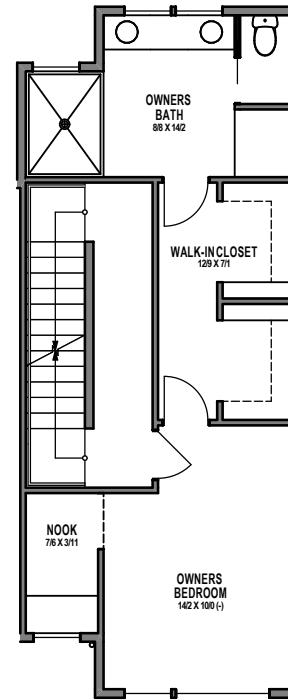

UNIT 8

1

2

3

4

1301C 31ST AVE S, SEATTLE, WA 98144

APPROX 1834 SF | 3 BEDS | 2.25 BATHS | PARTY ROOM | OPEN CONCEPT

Floor plans are provided for illustrative and general informational purposes only. In a continuing effort to improve our products and designs, final construction elevations, square footages, floor plan layouts and/or materials and colors may vary. Buyer to verify all information to their own satisfaction.

Habitat for the Modern Life Form.