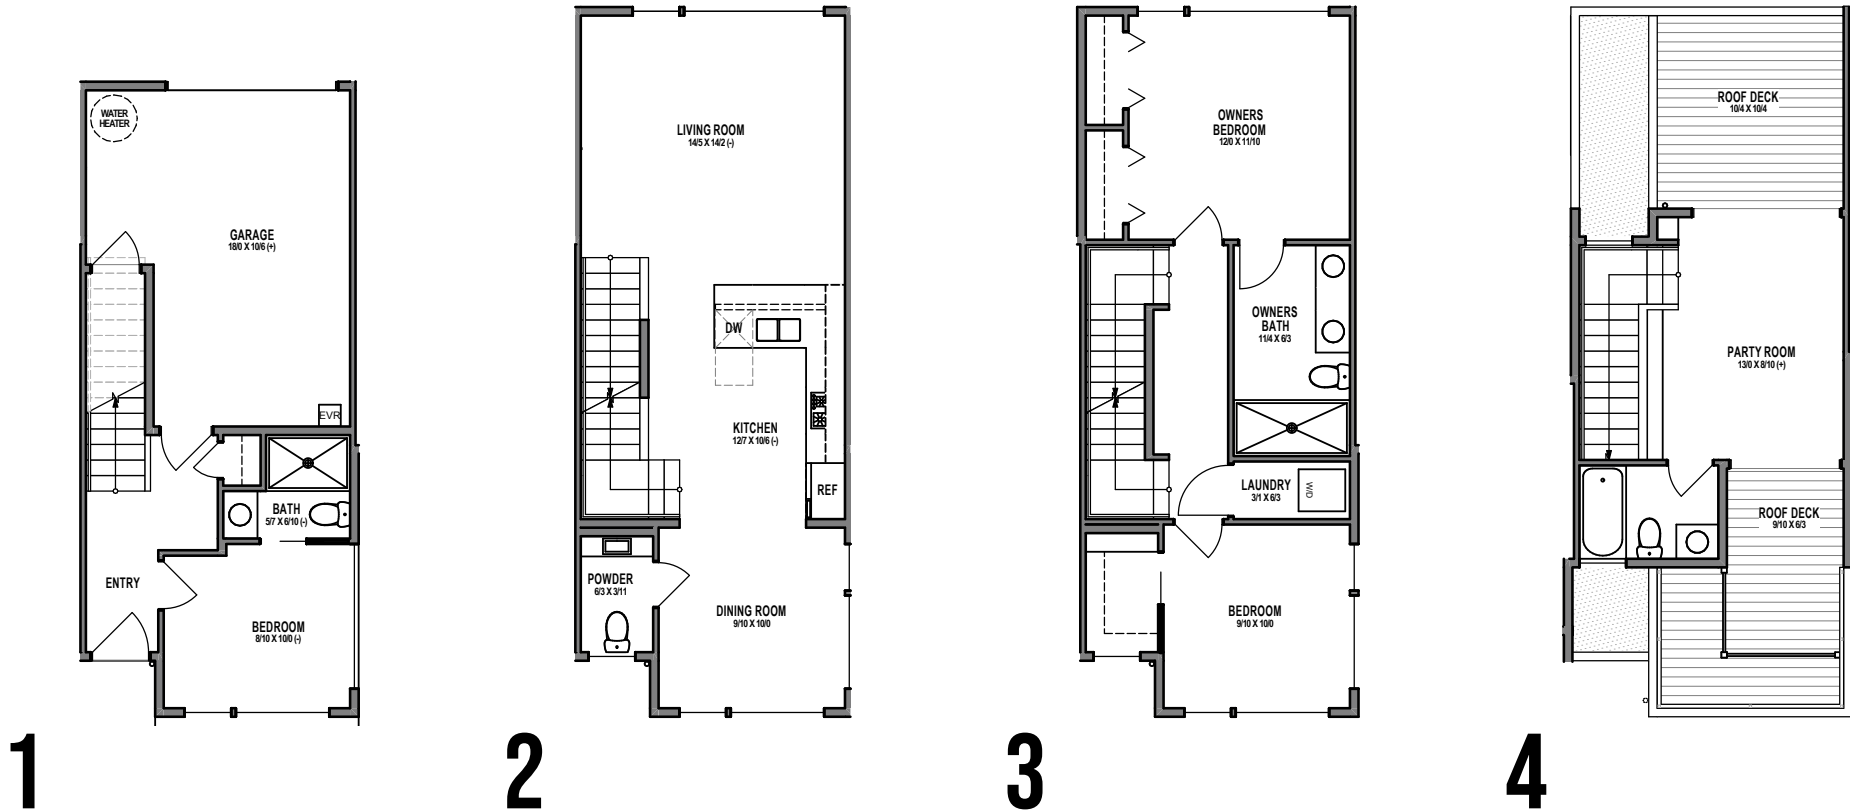

UNIT 9

1301B 31ST AVE S, SEATTLE, WA 98144

APPROX 1618 SF | 3 BEDS | 3 BATHS | PARTY ROOM | OPEN CONCEPT

 Floor plans are provided for illustrative and general informational purposes only. In a continuing effort to improve our products and designs, final construction elevations, square footages, floor plan layouts and/or materials and colors may vary. Buyer to verify all information to their own satisfaction.

Habitat for the Modern Life Form.