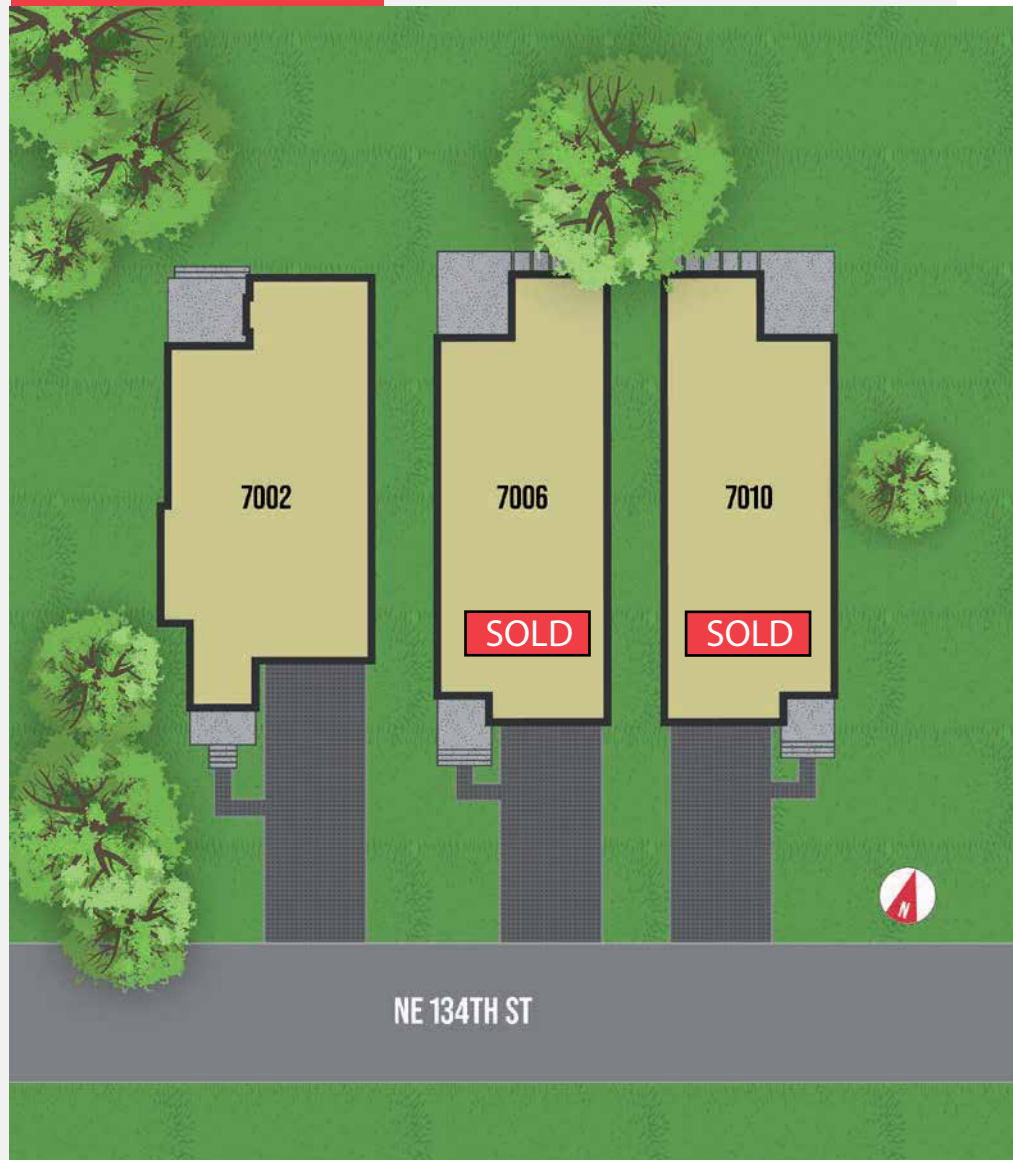

Step into a world of contemporary luxury with our collection of three Single Family modern homes.

Boasting open floor plans, these residences redefine spacious living, providing a seamless blend of style and functionality. Each home is a masterpiece of modern design, featuring sleek lines, high-end finishes, and an abundance of natural light. Whether you're entertaining guests or enjoying quiet family moments, these homes offer the perfect backdrop for a sophisticated and comfortable lifestyle. Elevate your living experience with these thoughtfully designed and meticulously crafted modern abodes.

## FINN HILL

UNIT	SQ FT	BD/BA	EXTRAS	STATUS
7002	4144	4/3.5	open concept, flex/office, bonus, garage	<b>\$2,599,900</b>
7006	3878	5/3.25	open concept, flex/office, bonus, garage	<b>SOLD</b>
7010	3881	5/3.25	open concept, flex/office, bonus, garage	<b>SOLD</b>