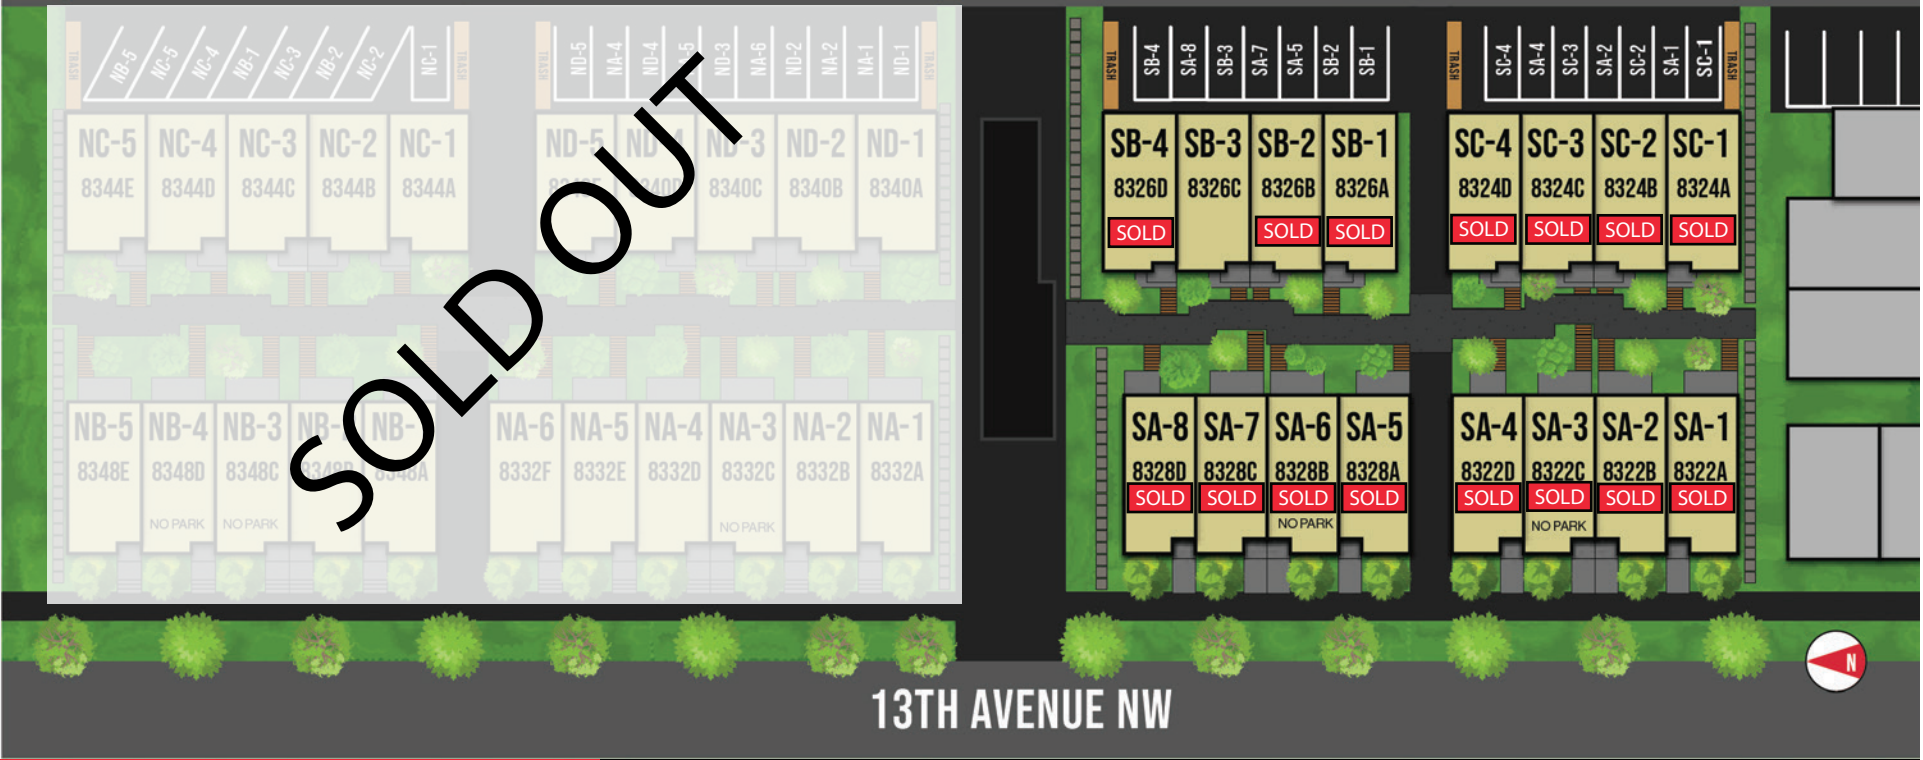

WILLOW SEATTLE

8322 - 8348 13TH AVE NW SEATTLE, WA 98117

ALLEY

206.486.9209 | info@shelterhs.com

SHELTERHOMESSEATTLE.COM

Floor plans are provided for illustrative and general informational purposes only. In a continuing effort to improve our products and designs, final construction elevations, square footages, floor plan layouts and/or materials and colors may vary. Buyer to verify all information to their own satisfaction.