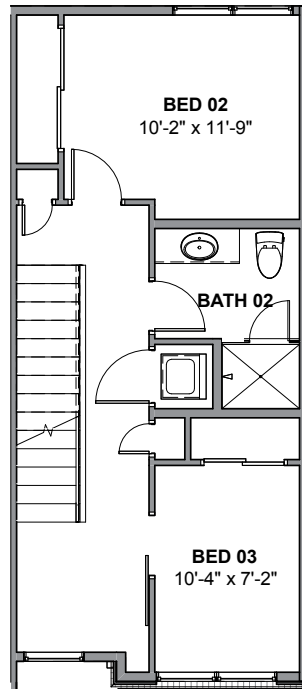

UNIT 2

1

2

3

4

5412 11TH AVE NW, SEATTLE 98107

APPROX 1729 SF | 3 BEDS | 2 BATHS | PARTY ROOM | OPEN CONCEPT

Floor plans are provided for illustrative and general informational purposes only. In a continuing effort to improve our products and designs, final construction elevations, square footages, floor plan layouts and/or materials and colors may vary. Buyer to verify all information to their own satisfaction.