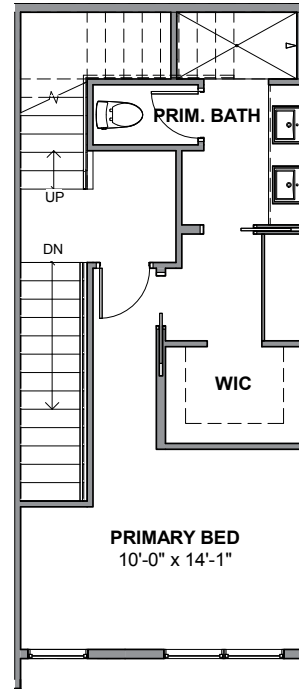

UNIT 2

1

2

3

4

5412 11TH AVE NW, SEATTLE 98107

APPROX 1729 SF | 3 BEDS | 2 BATHS | PARTY ROOM | OPEN CONCEPT

Floor plans are provided for illustrative and general informational purposes only. In a continuing effort to improve our products and designs, final construction elevations, square footages, floor plan layouts and/or materials and colors may vary. Buyer to verify all information to their own satisfaction.