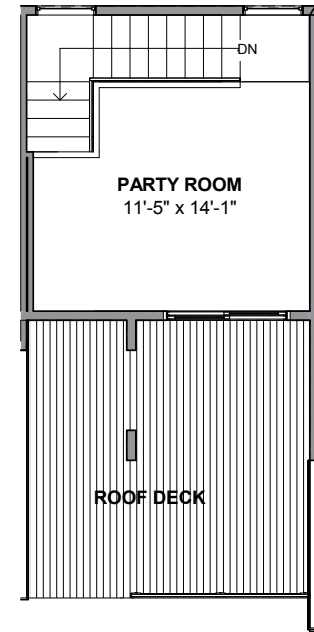

UNIT 2

1

2

3

4

5412 11TH AVE NW, SEATTLE 98107

APPROX 1729 SF | 3 BEDS | 2 BATHS | PARTY ROOM | OPEN CONCEPT

Floor plans are provided for illustrative and general informational purposes only. In a continuing effort to improve our products and designs, final construction elevations, square footages, floor plan layouts and/or materials and colors may vary. Buyer to verify all information to their own satisfaction.