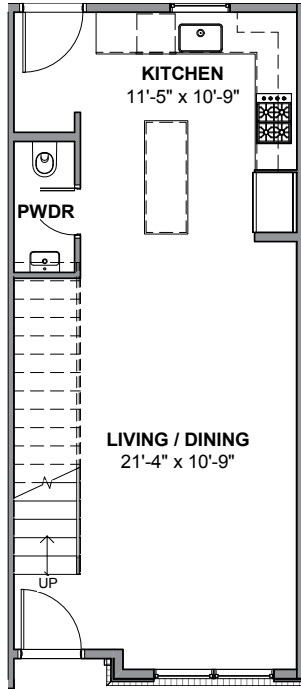

UNIT 2

1

2

3

4

5412 11TH AVE NW, SEATTLE 98107

APPROX 1729 SF | 3 BEDS | 2 BATHS | PARTY ROOM | OPEN CONCEPT

Floor plans are provided for illustrative and general informational purposes only. In a continuing effort to improve our products and designs, final construction elevations, square footages, floor plan layouts and/or materials and colors may vary. Buyer to verify all information to their own satisfaction.